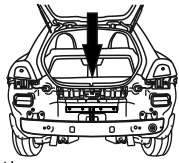

19

20

21

22

23

Standard R-Design (mm)

24