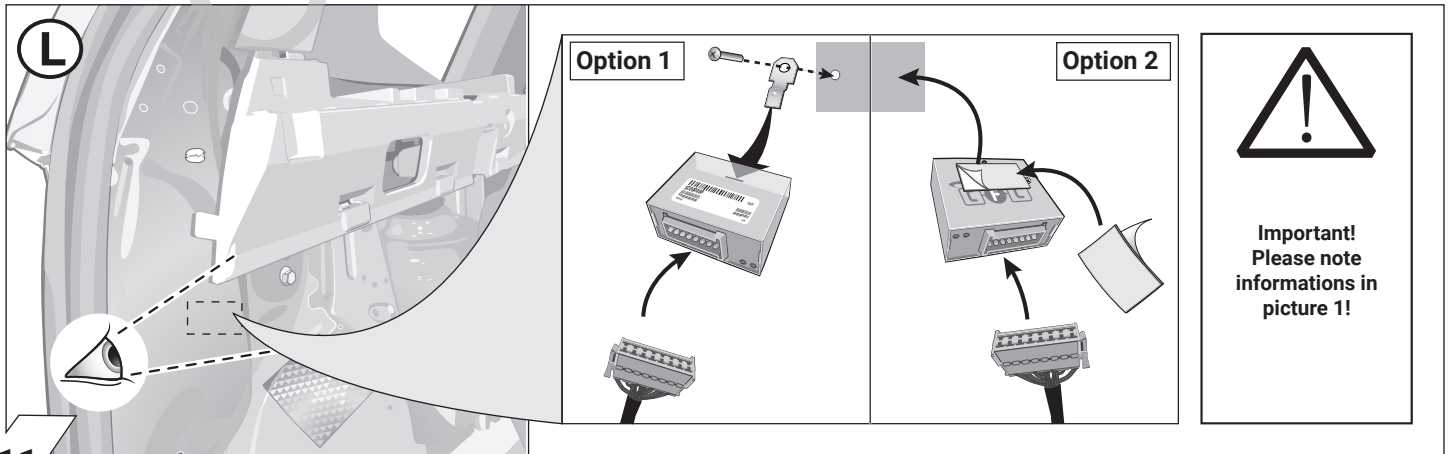

11

Important!
Please note
informations in
picture 1!