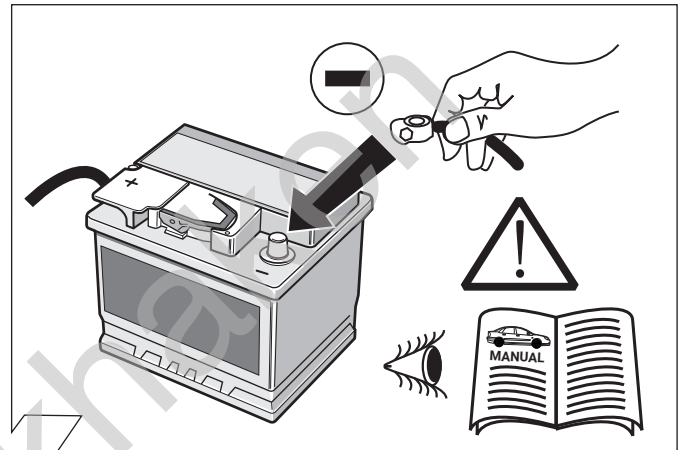

22

OPTIONAL

Trailer Simulator for 7- and 13-pin Sockets

Part-no. 50400522

23

24

25

OPTIONAL LED-Upgrade Kit