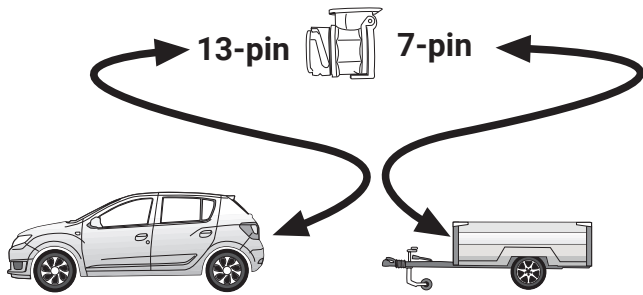

Optional: Adapter socket 62930000

27