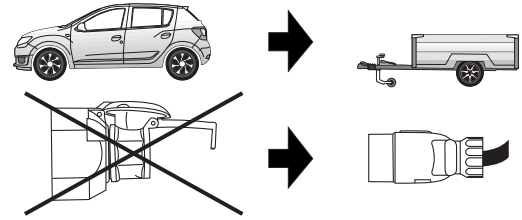

Optional: Adapter socket 62930000

27

28

29