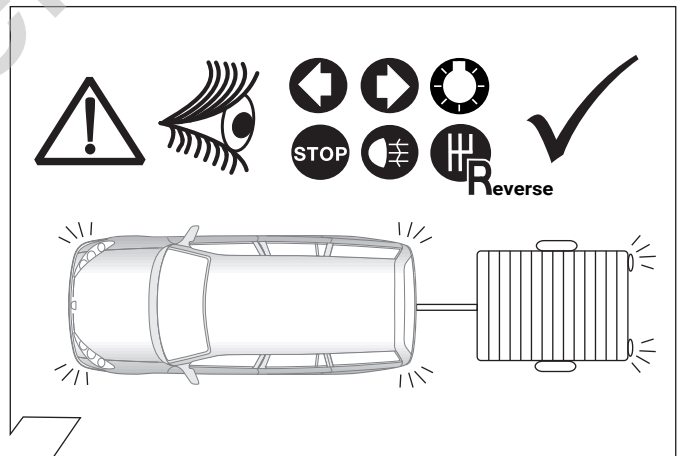

22

OPTIONAL

Trailer Simulator for 7- and 13-pin Sockets

Part-no. 50400522

23

24

25

OPTIONAL LED-Upgrade Kit