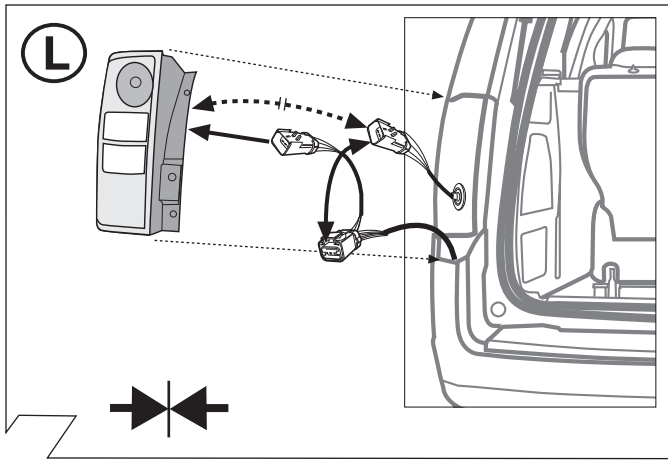

8

9

10

11

CHRYSLER
mit/with

**OPTIONAL
PDC cut-off**

WT/RD
WT/BK

WT/RD 1
WT/BK 2
WT/BK 3

WT/RD 1
WT/BK 2
WT/BK 3

WT/RD
WT/BK

GY/GN

Pin2

GY/GN

PDC Control Unit

12

90500710