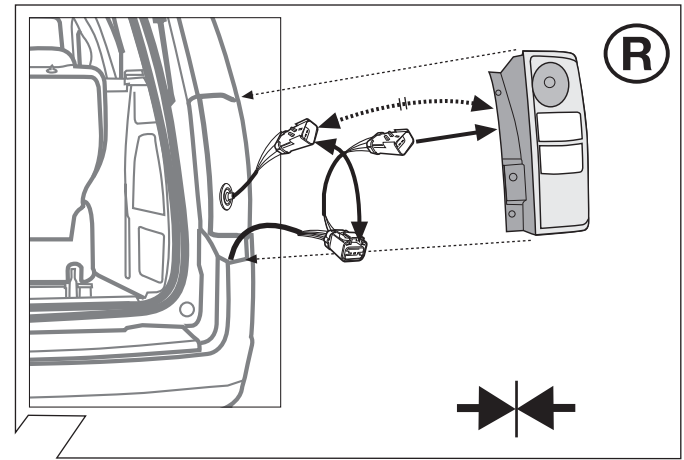

8

9

10

11

CHRYSLER
mit/with

**OPTIONAL
PDC cut-off**

WT/RD
WT/BK

WT/RD 1
WT/BK 2
WT/BK 3

WT/RD 1
WT/BK 2
WT/BK 3

WT/RD
WT/BK

GY/GN

Pin2

GY/GN

PDC Control Unit

12

90500710