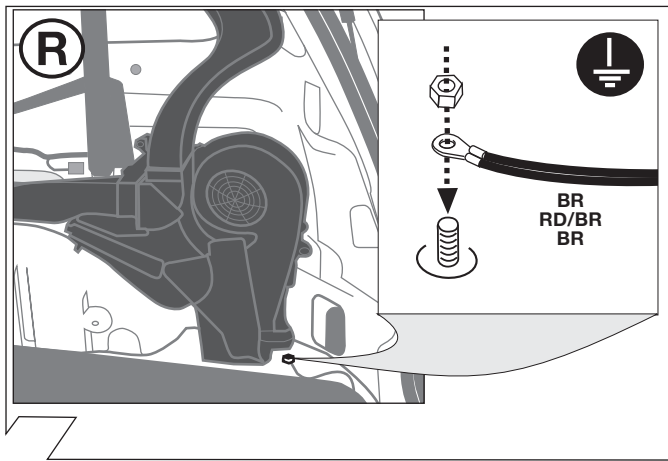

8

9

10

11

CHRYSLER
mit/with

**OPTIONAL
PDC cut-off**

WT/RD
WT/BK

WT/RD 1
WT/BK 2
WT/BK 3

WT/RD 1
WT/BK 2
WT/BK 3

WT/RD
WT/BK

GY/GN

Pin2

GY/GN

PDC Control Unit

12

90500710