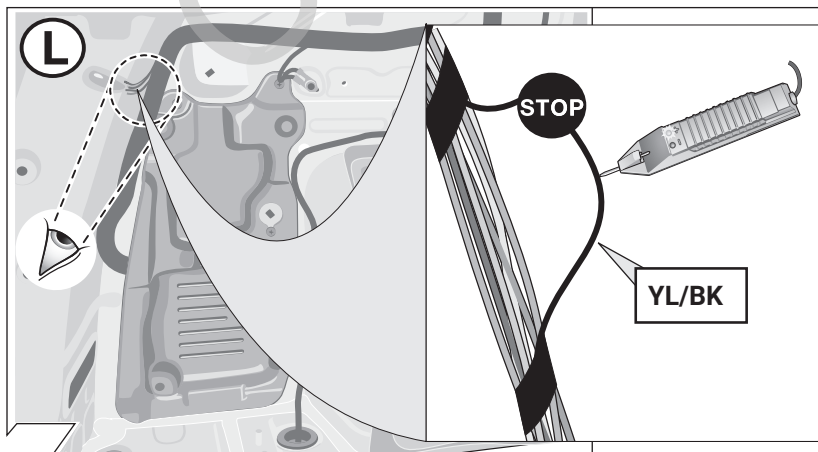

Important!
Please note
informations
in picture 1!

11