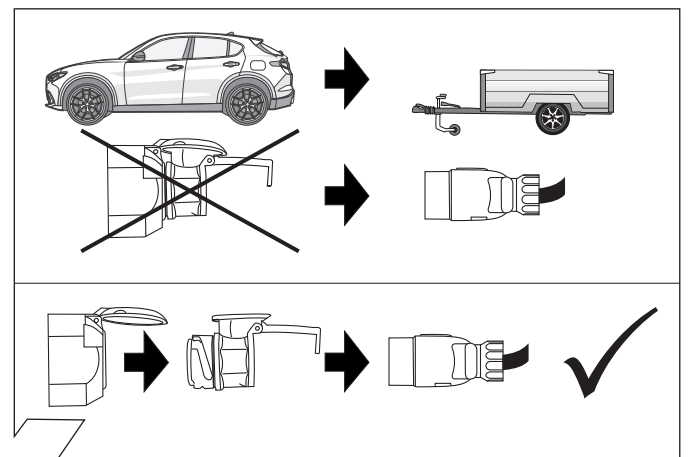

20

21

OPTIONAL

Trailer Simulator for 7- and 13-pin Sockets

Part-no. 50400522

22

23

24

25