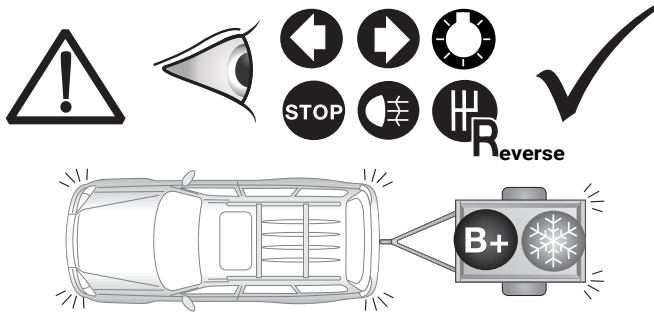

23

	10	✓
	9	✓

24

25

OPTIONAL
Trailer Simulator
for
7- and 13-pin
Sockets

26

SETUP

1.

2. Ignition ON

3.

4.

27