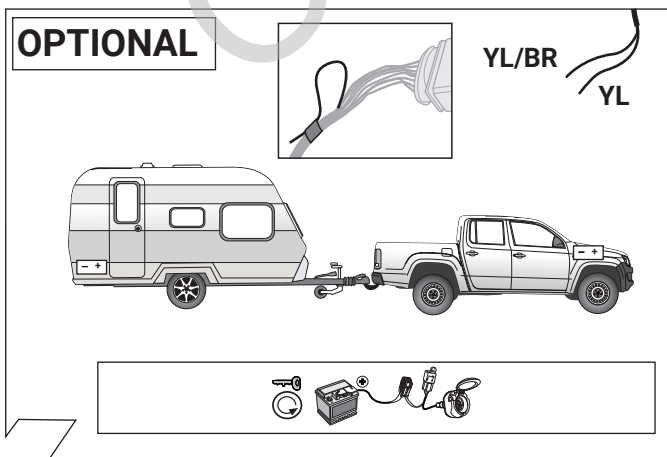

15

16

17

18

19

20

21

26

! SETUP

1.

2. Ignition ON

3. STOP 1x

4. **P** ✓

27

OPTIONAL

Trailer Simulator for 7- and 13-pin Sockets