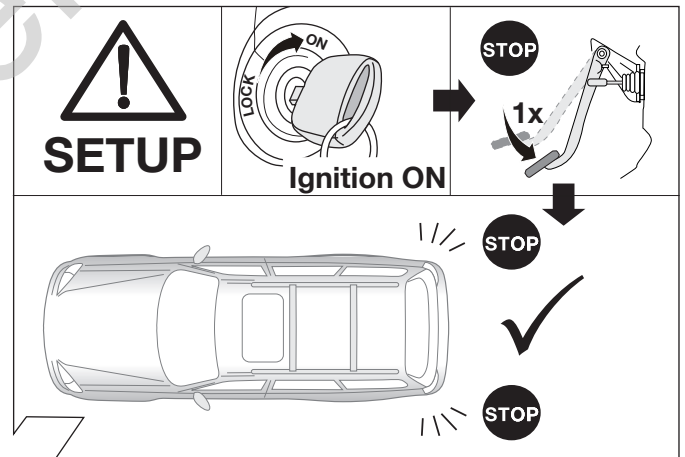

23

OPTIONAL

**Trailer Simulator
for 7- and 13-pin
Sockets**

Part-no.
50400107J

24