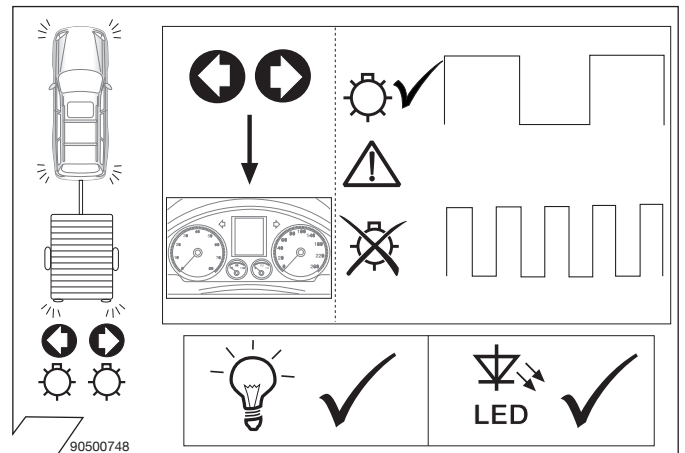

RD

Part-no.
22400001

21

22

23

OPTIONAL

**Trailer Simulator
for 7- and 13-pin
Sockets**

Part-no.
50400107J

24

25

26

SETUP

1. 

2.  Ignition ON

3. 

4. 