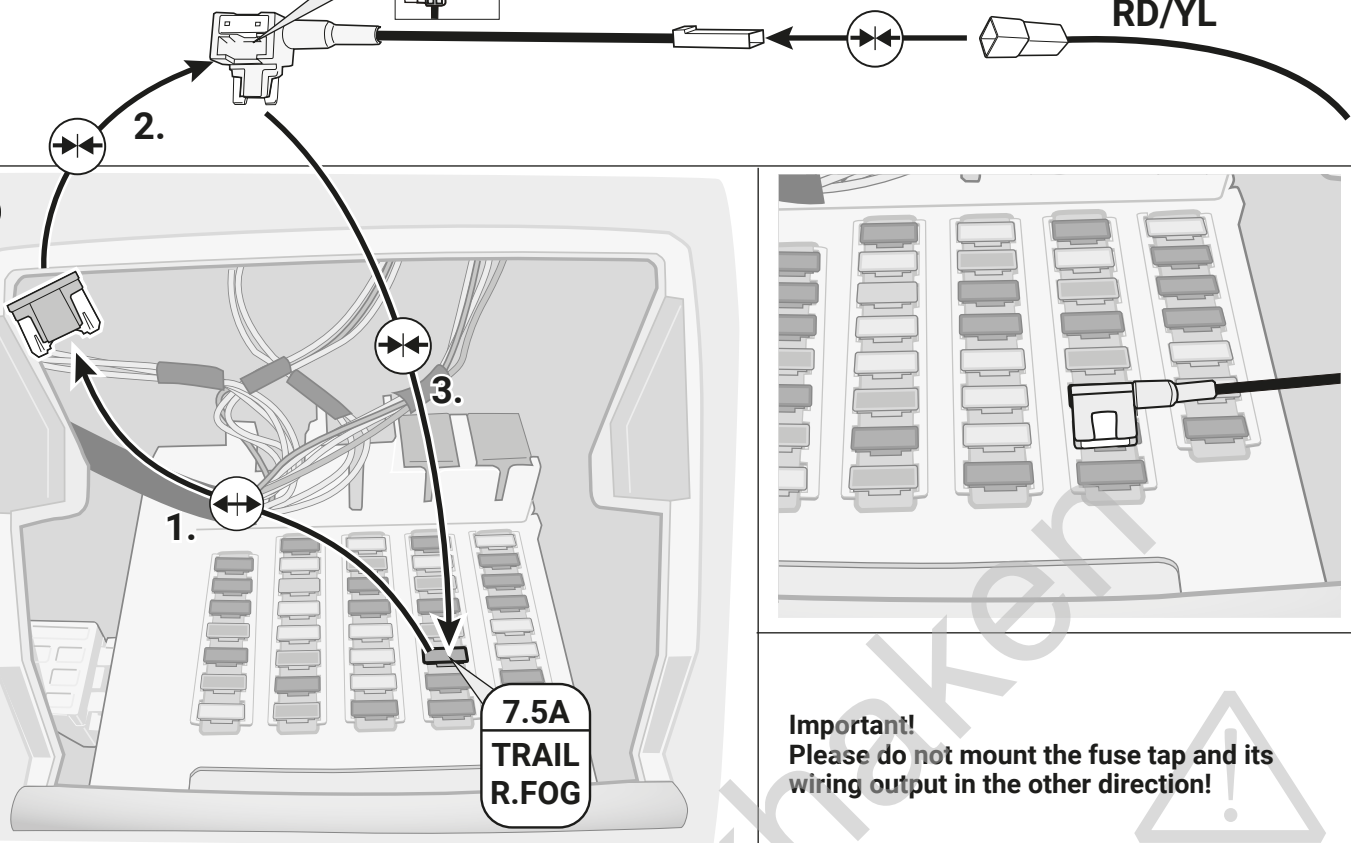

Outback 03/15 → 03/21

RD/YL

L

Important!
Please do not mount the fuse tap and its wiring output in the other direction!

24

OPTIONAL

25

OPTIONAL PDC cut-off