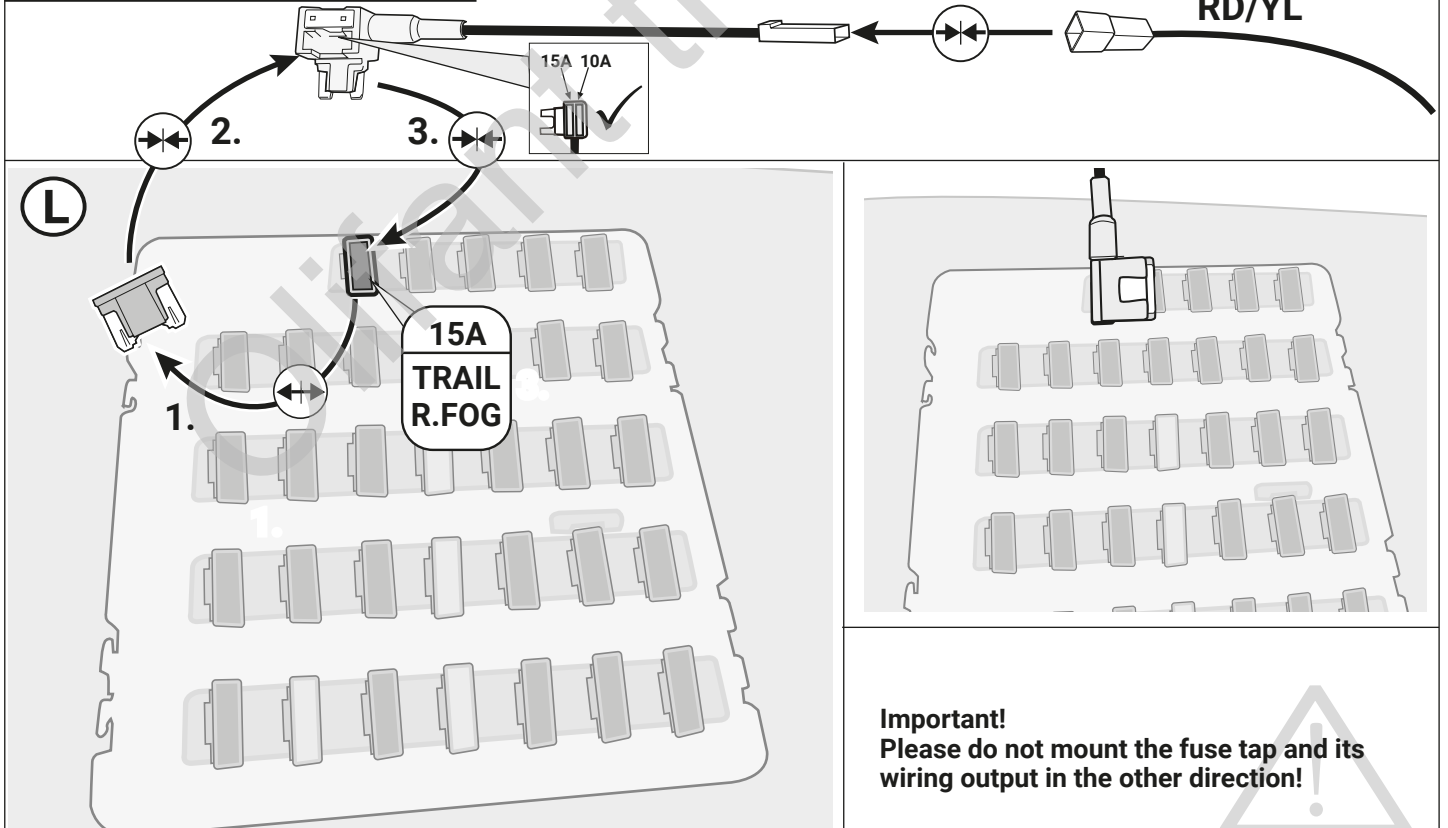

22

Legacy Kombi 08/09 →
Outback 08/09 → 02/15