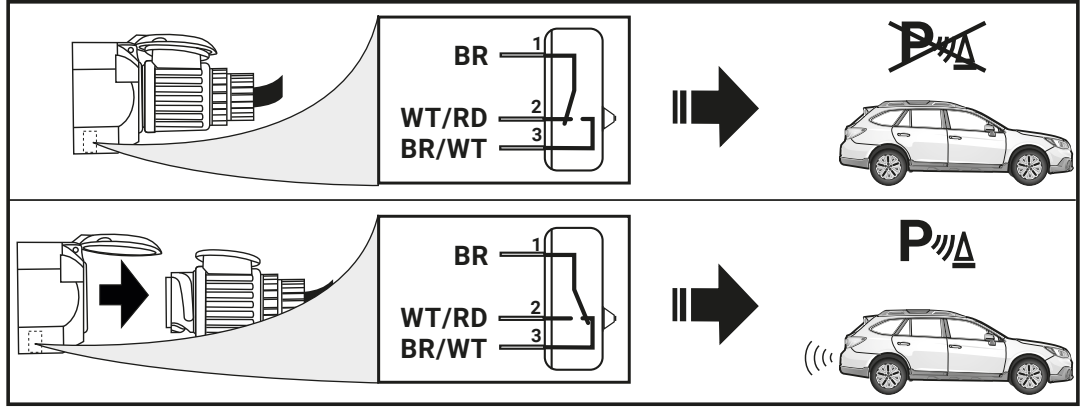

Outback 03/15 → 03/21

RD/YL

L

Important!
Please do not mount the fuse tap and its wiring output in the other direction!

24

OPTIONAL

25

OPTIONAL PDC cut-off

26

27

28

Vehicles with start-stop system:

- The start-stop system is deactivated in trailer mode!

29

30

31