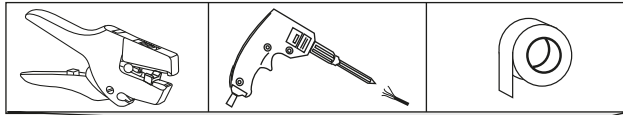

Outback 03/15 → 03/21

RD/YL

L

Important!
Please do not mount the fuse tap and its wiring output in the other direction!

24

OPTIONAL

25

OPTIONAL PDC cut-off