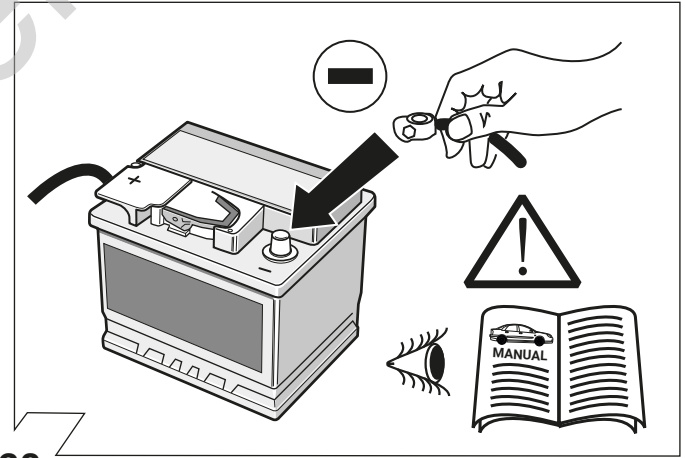

OPTIONAL PDC cut-off

26

27

28

Vehicles with start-stop system:

- The start-stop system is deactivated in trailer mode!

29

30