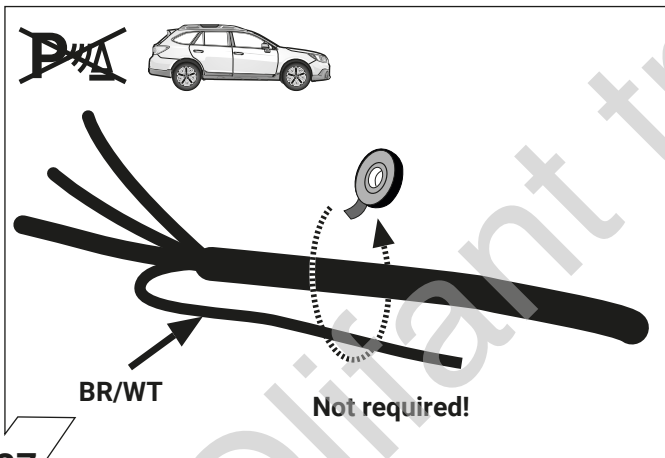

Outback 03/15 → 03/21

RD/YL

L

Important!
Please do not mount the fuse tap and its wiring output in the other direction!

24

OPTIONAL

25

OPTIONAL PDC cut-off

26

27

28

Vehicles with start-stop system:

- The start-stop system is deactivated in trailer mode!

29

30

31