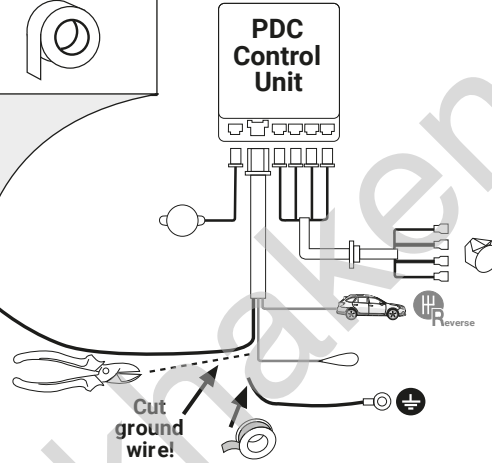

Outback 03/15 → 03/21

RD/YL

L

Important!
Please do not mount the fuse tap and its wiring output in the other direction!

24

OPTIONAL

25

OPTIONAL PDC cut-off

26

27

28

Vehicles with start-stop system:

- The start-stop system is deactivated in trailer mode!

29

30

31