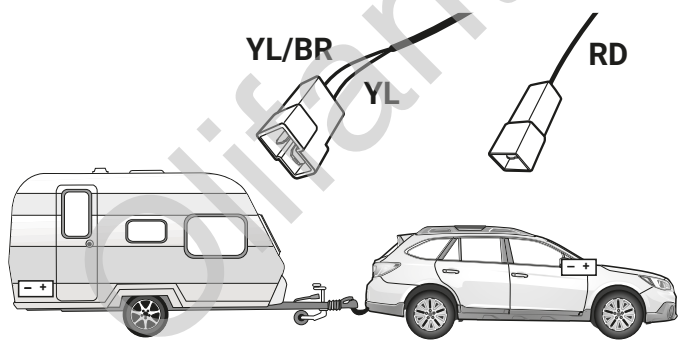

Outback 03/15 → 03/21

RD/YL

L

Important!
Please do not mount the fuse tap and its wiring output in the other direction!

24

OPTIONAL

25

OPTIONAL PDC cut-off

26

27

28

Vehicles with start-stop system:

- The start-stop system is deactivated in trailer mode!

29

30

31