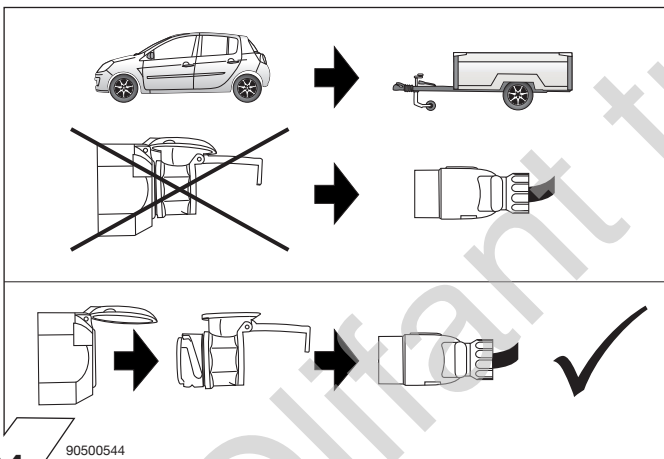

34

90500544