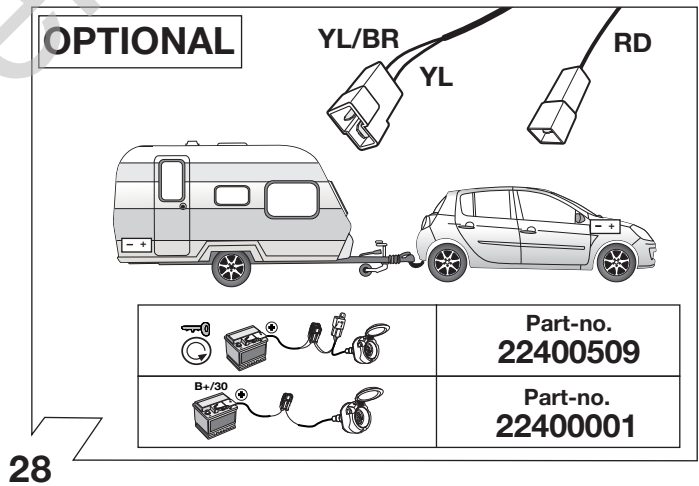

14

15

16

OPTIONAL

**Trailer Simulator
for 7- and 13-pin
Sockets**

Part-no.
50400107J

31

Optional: Adapter socket 62930000