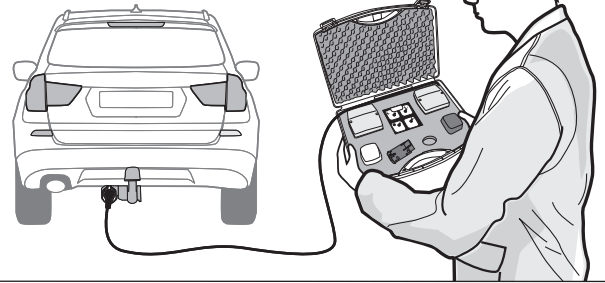

14

15

16

OPTIONAL

**Trailer Simulator
for 7- and 13-pin
Sockets**

Part-no.
50400107J

31

Optional: Adapter socket 62930000