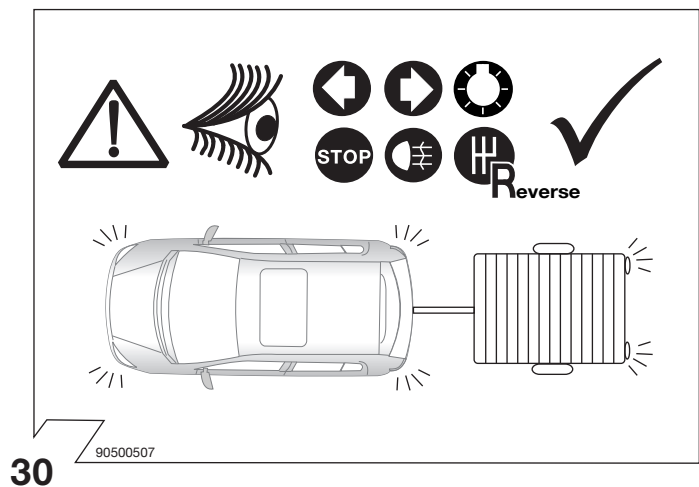

14

15

16

OPTIONAL

**Trailer Simulator
for 7- and 13-pin
Sockets**

Part-no.
50400107J

31

Optional: Adapter socket 62930000