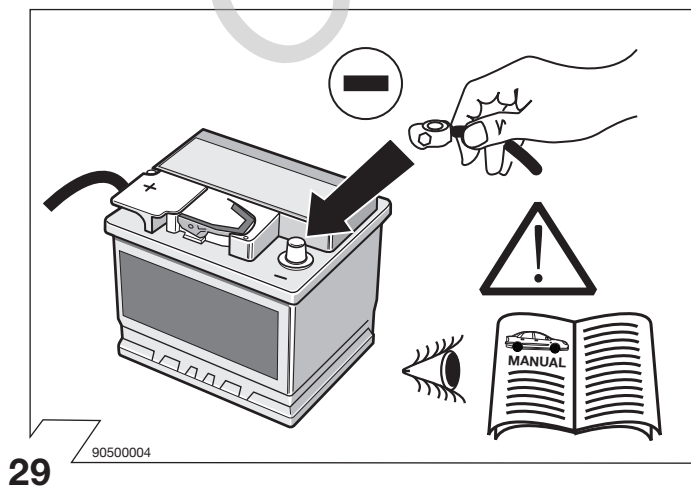

14

15

16

OPTIONAL

**Trailer Simulator
for 7- and 13-pin
Sockets**

Part-no.
50400107J

31

Optional: Adapter socket 62930000