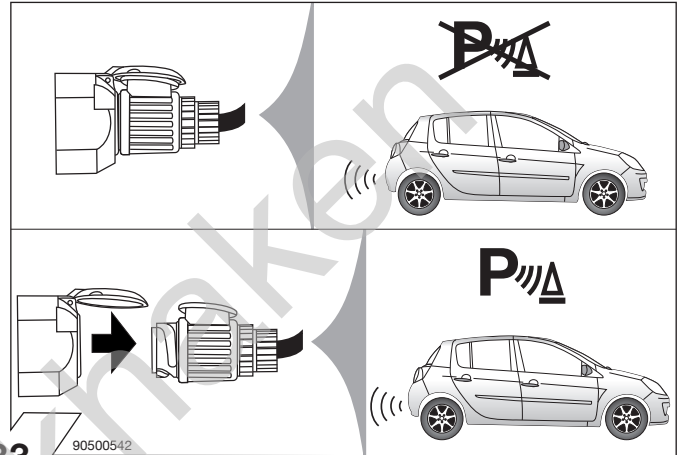

33

90500542