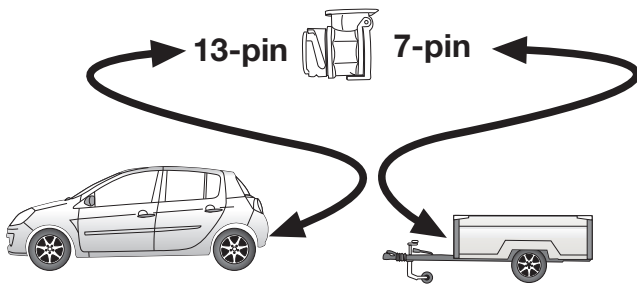

14

15

16

OPTIONAL

**Trailer Simulator
for 7- and 13-pin
Sockets**

Part-no.
50400107J

31

Optional: Adapter socket 62930000