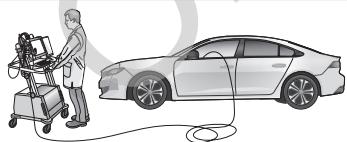

Anhängerbetrieb konfigurieren / Set up trailer operation

Die Beleuchtungsfunktionen am Anhänger funktionieren nur **NACH** Konfiguration des Fahrzeuges auf Anhängerbetrieb!

The light functions on the trailer will only operate **AFTER** the vehicle has been re-coded!

D Einbauanleitung
Elektro-Einbausatz für Anhängerkupplung / 13-polig / 12 Volt / ISO 11446

GB Fitting instructions
Electric wiring kit for towbars / 13-pin / 12 Volt / ISO 11446

F Instructions de montage
Faisceau pour attelage / 13 broches / 12 Volt / ISO 11446

I Istruzione di montaggio
Cablaggio elettrico per ganci di traino / 13 poli / 12 Volt / ISO 11446

E Instrucciones de montaje
Kits eléctricos para enganches de remolques / 13 pins / 12 Volt / ISO 11446

NL Montagehandleiding
Elektro-inbouwset voor aanhangerkoppeling / 13-polig / 12 Volt / ISO 11446