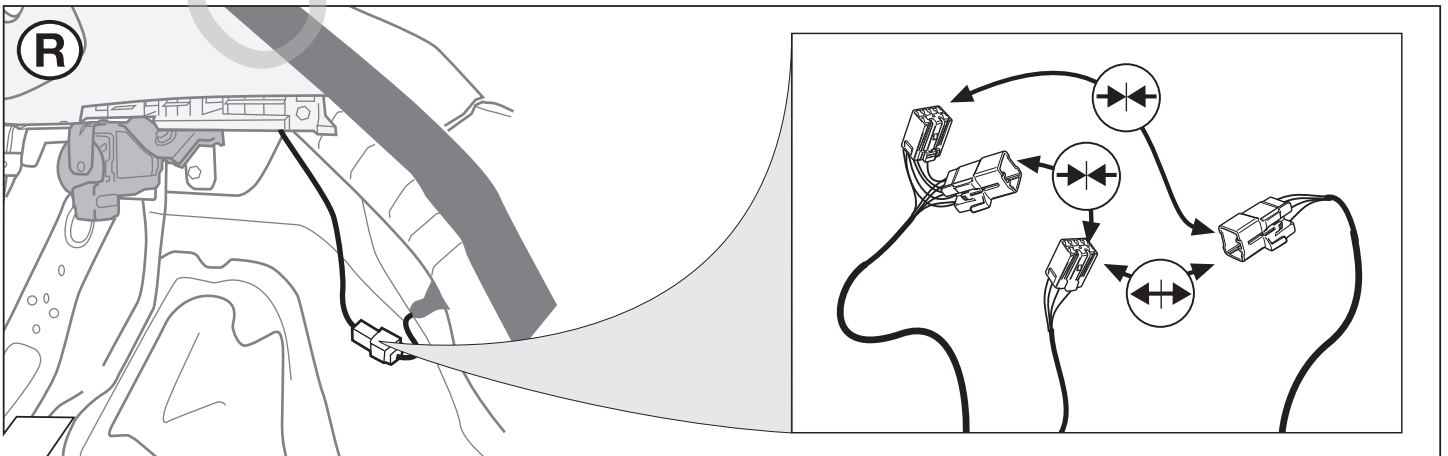

CEE'D Sportswagon

(L)

19

PRO_CEE'D

(L)

20

(L)

21

(R)

22