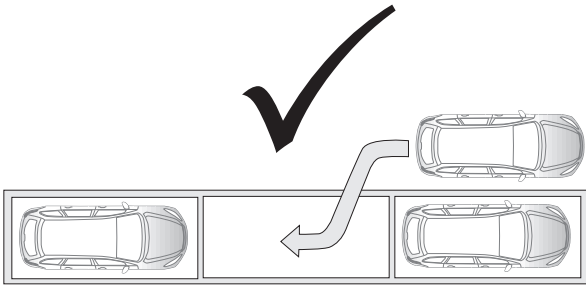

SMART PARKING ASSIST-SYSTEM

24

OPTIONAL

25

26

27

28

SETUP