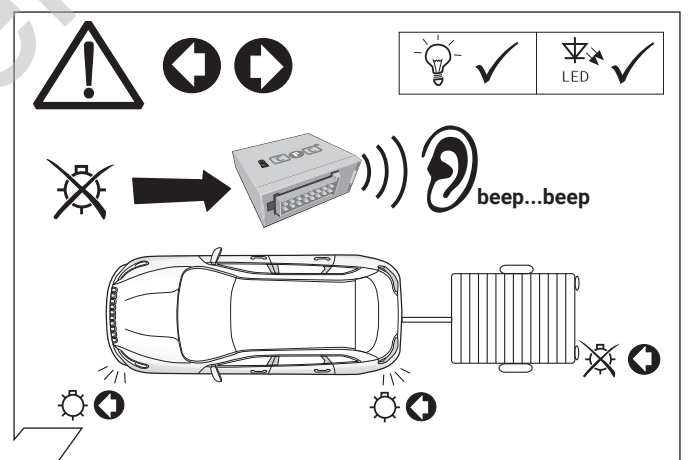

SMART PARKING ASSIST-SYSTEM

24

OPTIONAL

25

26

27

28

SETUP

1.

2.

Ignition ON

3.

4.

29

OPTIONAL

**Trailer Simulator
for 7- and 13-pin
Sockets**