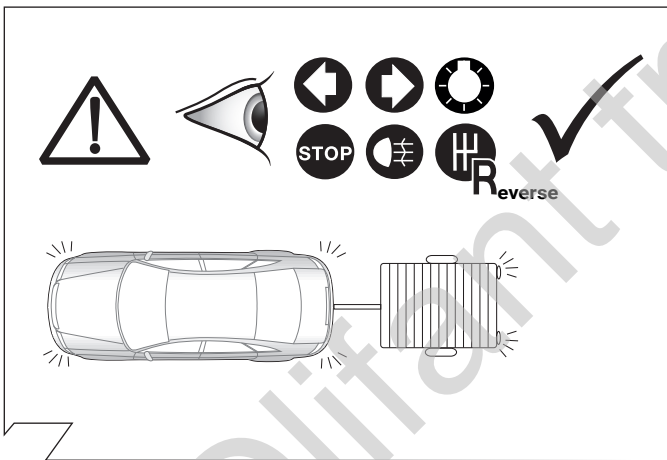

SMART PARKING ASSIST-SYSTEM

24

OPTIONAL

25

26

27

28

SETUP

1.

2.

Ignition ON

3.

4.

29

OPTIONAL

**Trailer Simulator
for 7- and 13-pin
Sockets**