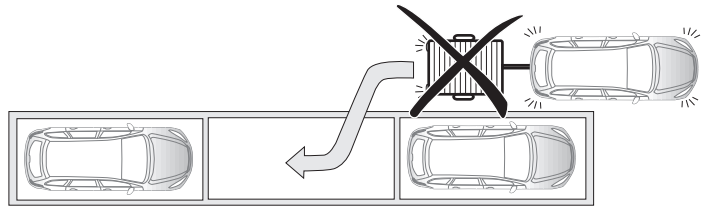

SMART PARKING ASSIST-SYSTEM

24

OPTIONAL

25

26

27

28

SETUP