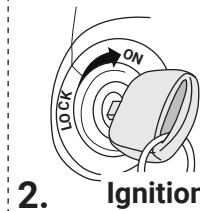

SMART PARKING ASSIST-SYSTEM

24

OPTIONAL

25

26

27

28

SETUP

1.

2.

Ignition ON

3.

4.

29

OPTIONAL

**Trailer Simulator
for 7- and 13-pin
Sockets**