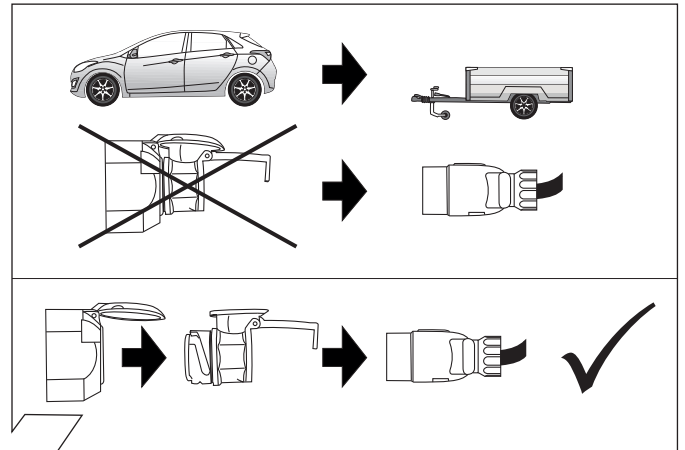

20

OPTIONAL

**Trailer Simulator
for 7- and 13-pin
Sockets**

Part-no.
50400521J

21

22

Optional: Adapter socket 62930000

23

24