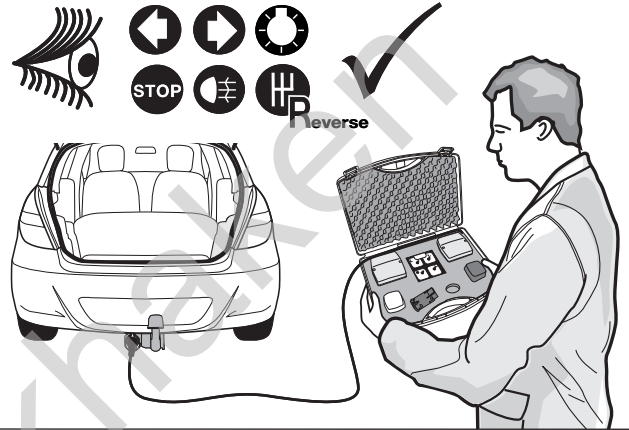

18

19

20

OPTIONAL

**Trailer Simulator
for 7- and 13-pin
Sockets**

Part-no.
50400521J

21

22