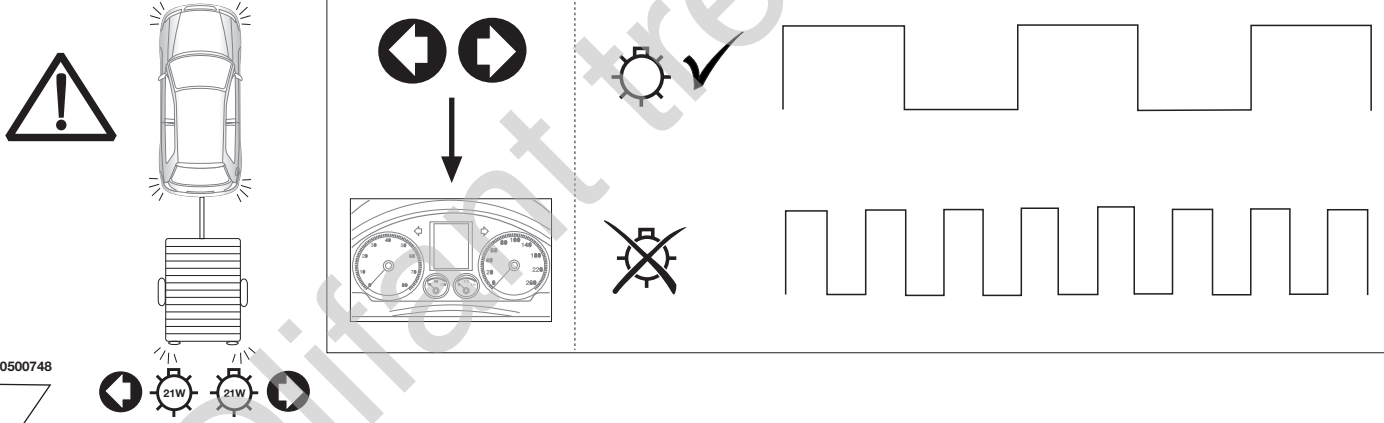

18

19

20

OPTIONAL

**Trailer Simulator
for 7- and 13-pin
Sockets**

Part-no.
50400521J

21

22