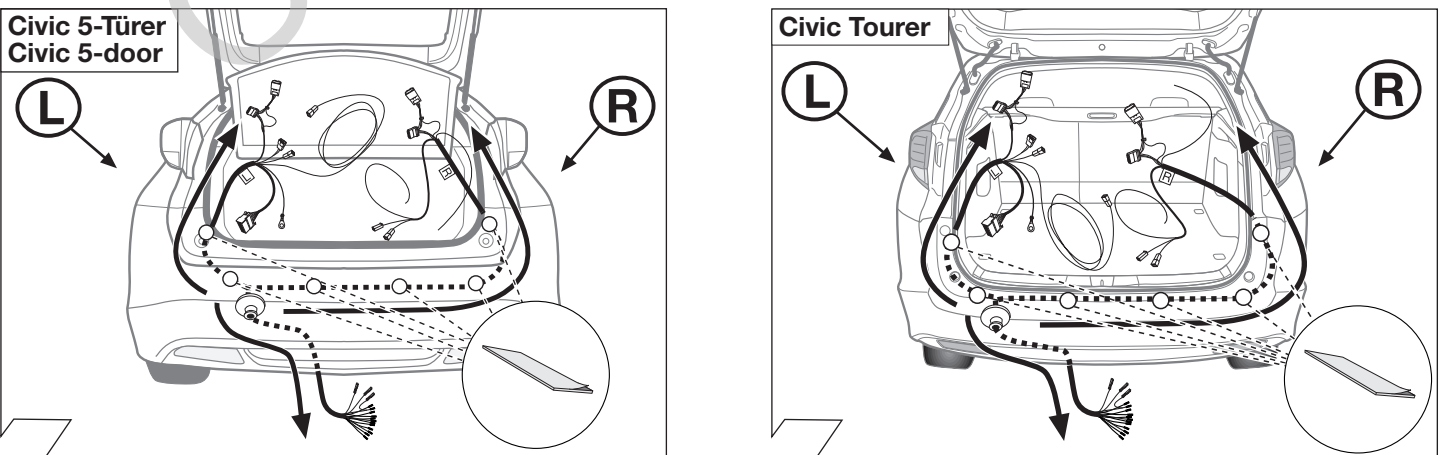

Civic 5-Türer
Civic 5-door

Civic Tourer