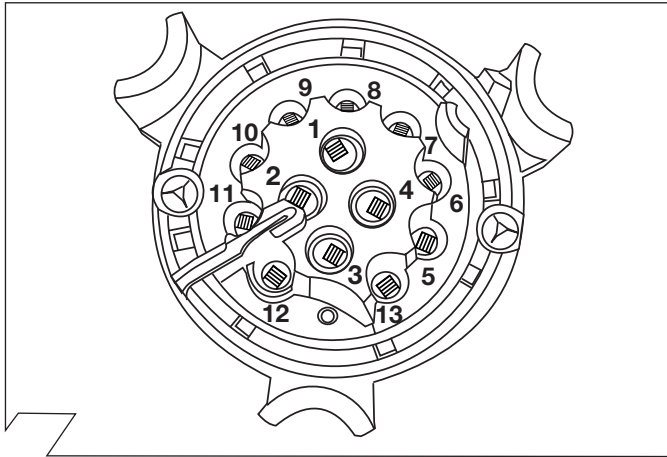

9

10

ISO 11446			
Belegung der Steckdose / Maximale Ausgangsleistung Socket configuration / Maximum power output Correspondance des contacts de la prise / Puissance de sortie maximale Abbinamento della presa / Uscita di alimentazione massima Indeling van de stekkerdoos / maximaal uitgangsvermogen			
	1/L	BK/WT	21W
	2	WT	42W
	3/31	BR	
	4/R	BK/GN	21W
	5/58-R	GY/RD	40W
	6/54	BK/RD	63W
	7/58-L	GY/BK	40W
	8	BL/RD	42W
	9	RD	240W
	10	YL	180W
	11	YL/BR	
	12		
	13	RD/BR	

11

	(GB)	(D)	(E)	(F)	(I)	(P)	(NL)	(DK)	(N)	(S)	(FIN)	(CZ)	(H)	(PL)
BK	Black	Schwarz	Negro	Noir	Nero	Preto	Zwart	Sort	Svart	Svart	Musta	Černá	Fekete	Czarny
RD	Red	Rot	Rojo	Rouge	Rosso	Vermelho	Rood	Rød	Röd	Röd	Punainen	Červená	Piros	Czerwony
GN	Green	Grün	Verde	Vert	Verde	Verde	Groen	Grøn	Grønt	Grön	Vihreä	Zelená	Zöld	Zielony
OR	Orange	Orange	Naranja	Orange	Arancione	Laranja	Oranje	Orange	Orange	Orange	Oranssi	Oranzová	Narancs	Pomarańczowy
VT	Violet	Violett	Violeta	Violet	Viola	Violeta	Violet	Violet	Fiolett	Violett	Violetti	Fialová	Ibolya	Fioletowy
PK	Pink	Pink	Pink	Rose	Rosa	Cor-de-Rosa	Paars	Pink	Pink	Rosa	Pinkki	Růžová	Rózsaszín	Różowy
BL	Blue	Blau	Azul	Bleu	Blu	Azul	Blauw	Blå	Blått	Blå	Sininen	Modrá	Kék	Niebieski
YL	Yellow	Gelb	Amarillo	Jaune	Giallo	Amarelo	Geel	Gul	Gult	Gul	Keltainen	Zlutá	Sárga	Żółty
WT	White	Weiss	Blanco	Blanc	Bianco	Branco	Wit	Hvid	Hvitt	Vit	Valkoinen	Bílá	Fehér	Biały
BR	Brown	Braun	Marrón	Brun	Marrone	Marrom	Bruin	Brun	Brunt	Brun	Ruskea	Hnědá	Barna	Brazowy
GY	Grey	Grau	Gris	Gris	Grigio	Cinzeno	Grijs	Grå	Grått	Grå	Harmaa	Sedá	Szürke	Szary

12