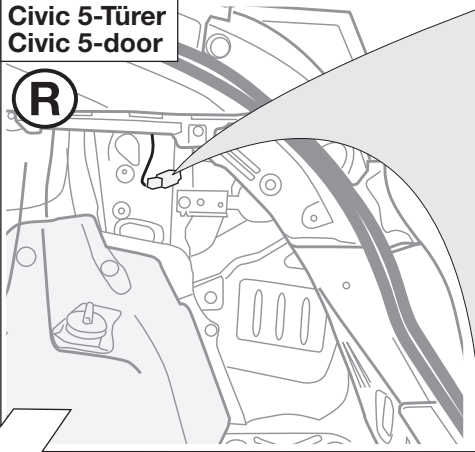

Civic 5-Türer
Civic 5-door

(R)