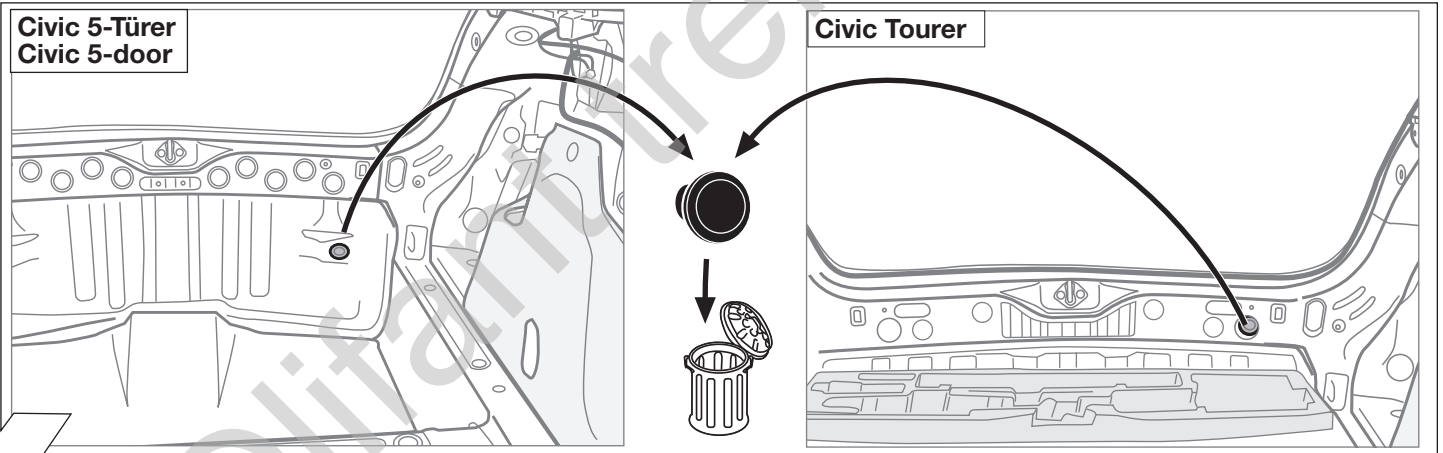

Civic 5-Türer
Civic 5-door

Civic Tourer