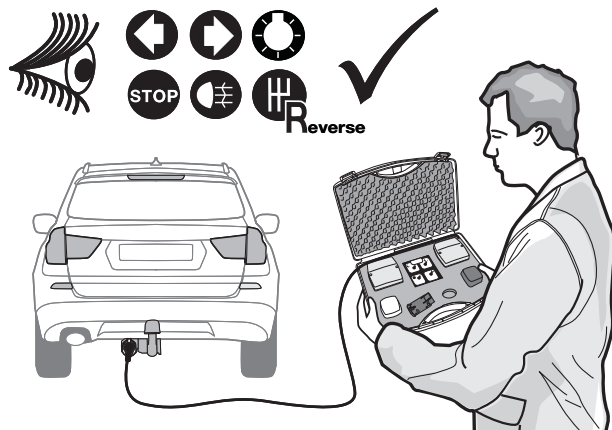

26

27

**OPTIONAL**

**Trailer Simulator  
for 7- and 13-pin  
Sockets**

Part-no.  
50400521

28

**Optional: Adapter socket 62930000**

29