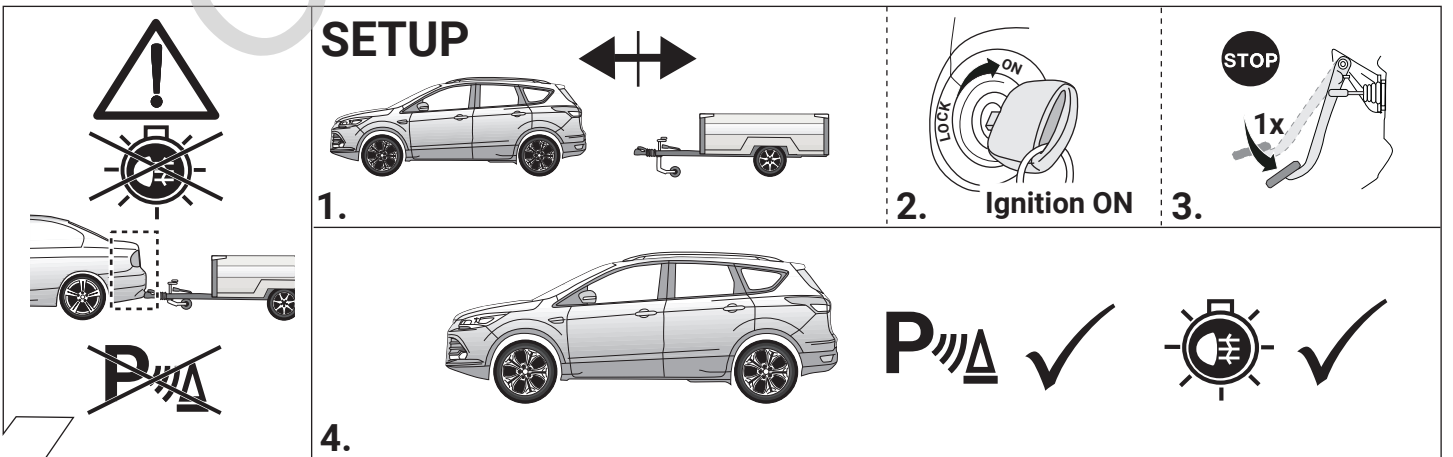

32

33

34

35

36

37

OPTIONAL

**Trailer Simulator
for
7- and 13-pin
Sockets**