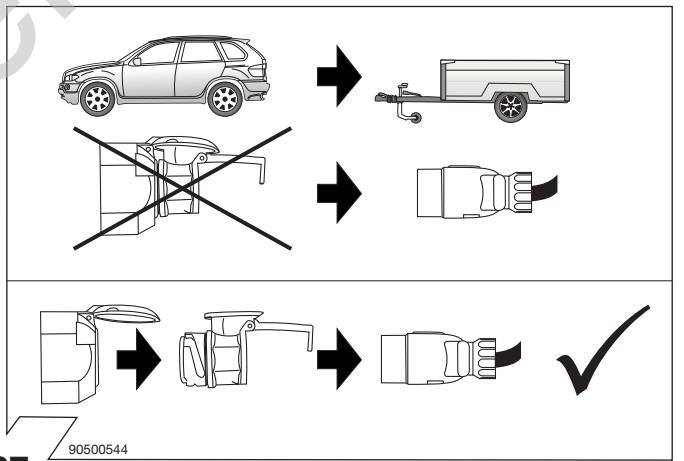

27

90500544