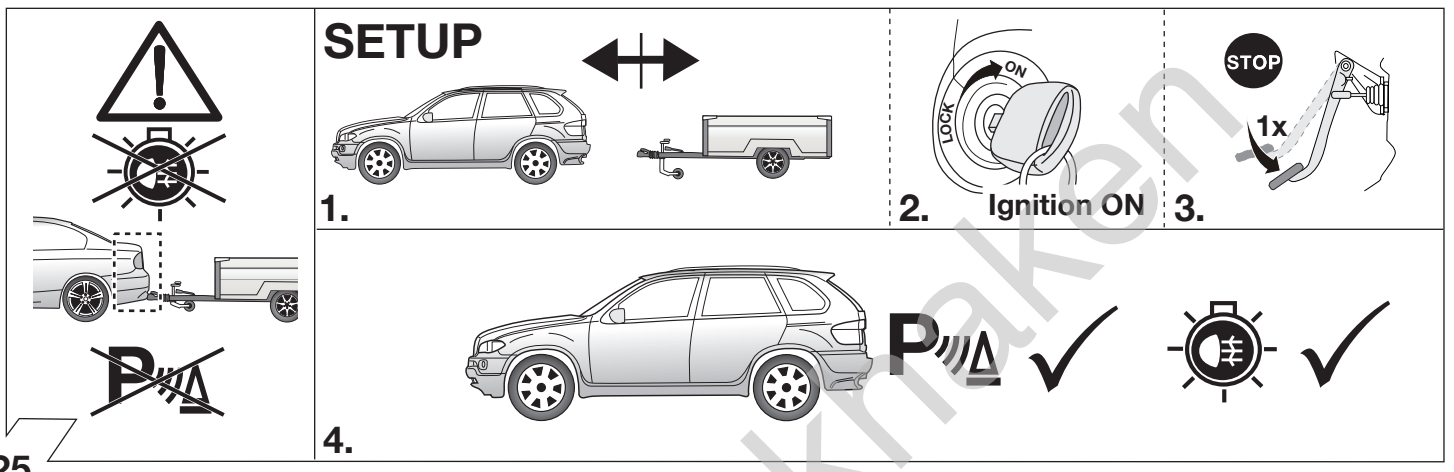

90500507

23

**OPTIONAL**

**Trailer Simulator for 7- and 13-pin Sockets**

Part-no. 50400107J

24

25

26