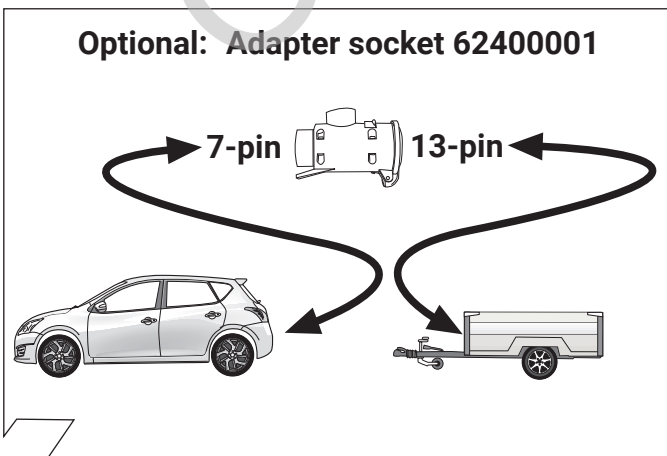

90500004

17

18

19

**OPTIONAL**

**Trailer Simulator  
for 7- and 13-pin  
Sockets**

**Part-no.  
50400522**

20