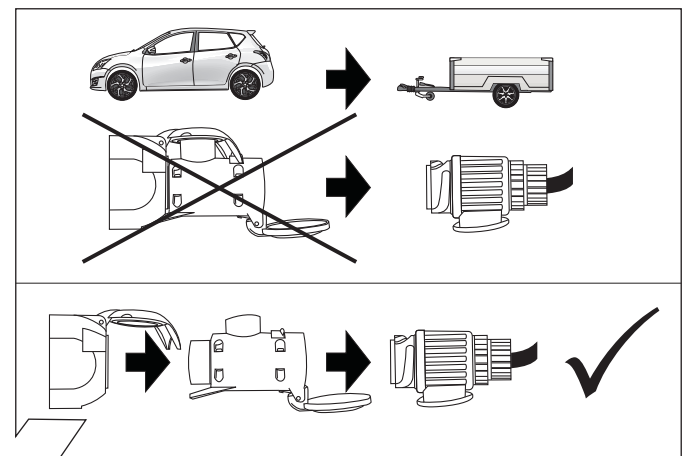

90500004

17

18

19

OPTIONAL

**Trailer Simulator
for 7- and 13-pin
Sockets**

**Part-no.
50400522**

20

21

22