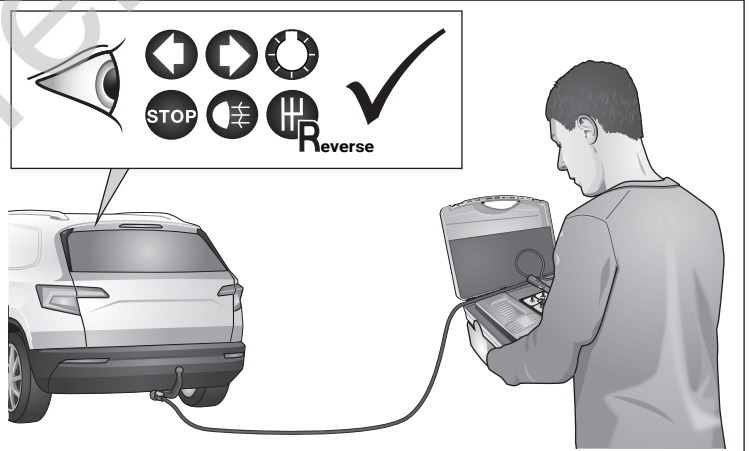

90500004

17

18

19

**OPTIONAL**

**Trailer Simulator  
for 7- and 13-pin  
Sockets**

**Part-no.  
50400522**

20