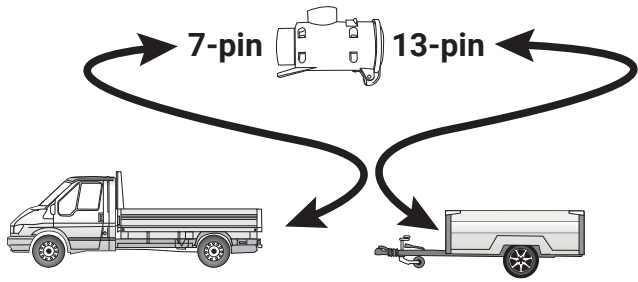

Optional: Adapter socket

15