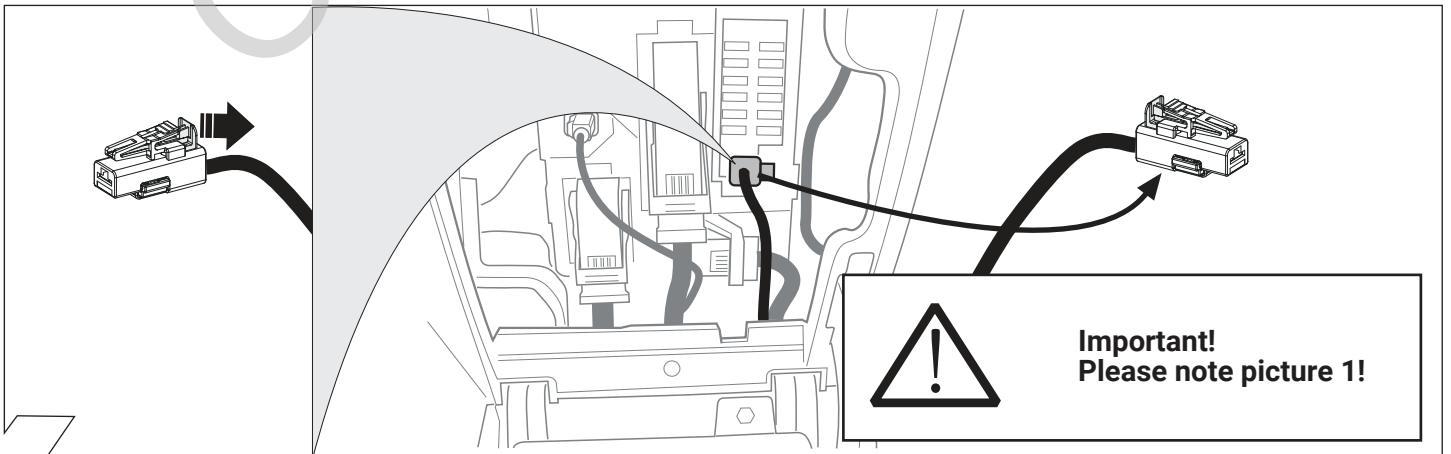

16

Important!
Please note picture 1!