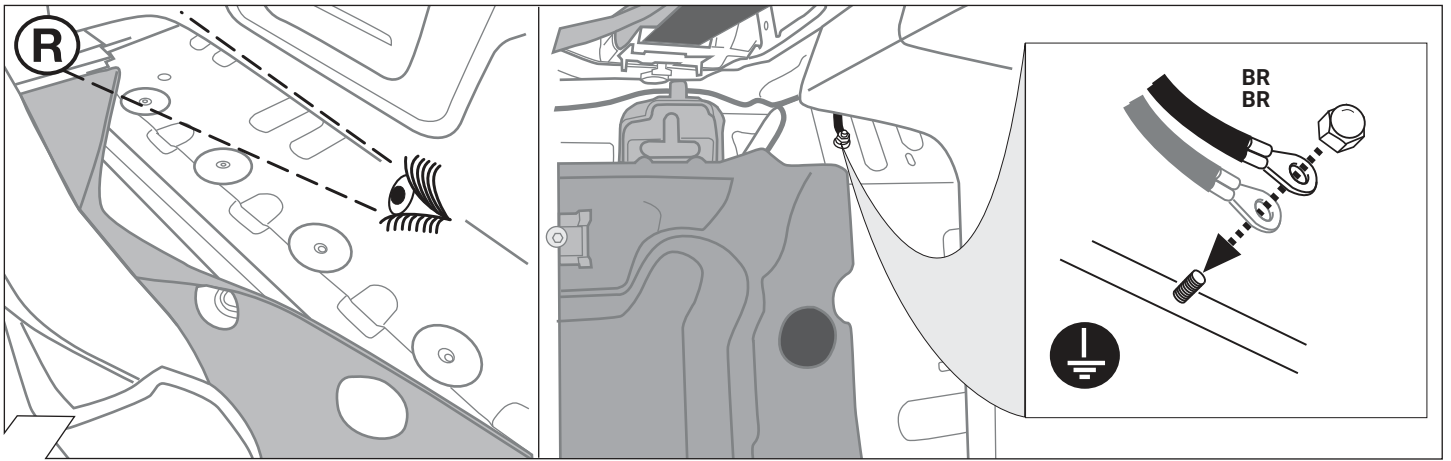

13

14

15

16

Important!
Please note picture 1!