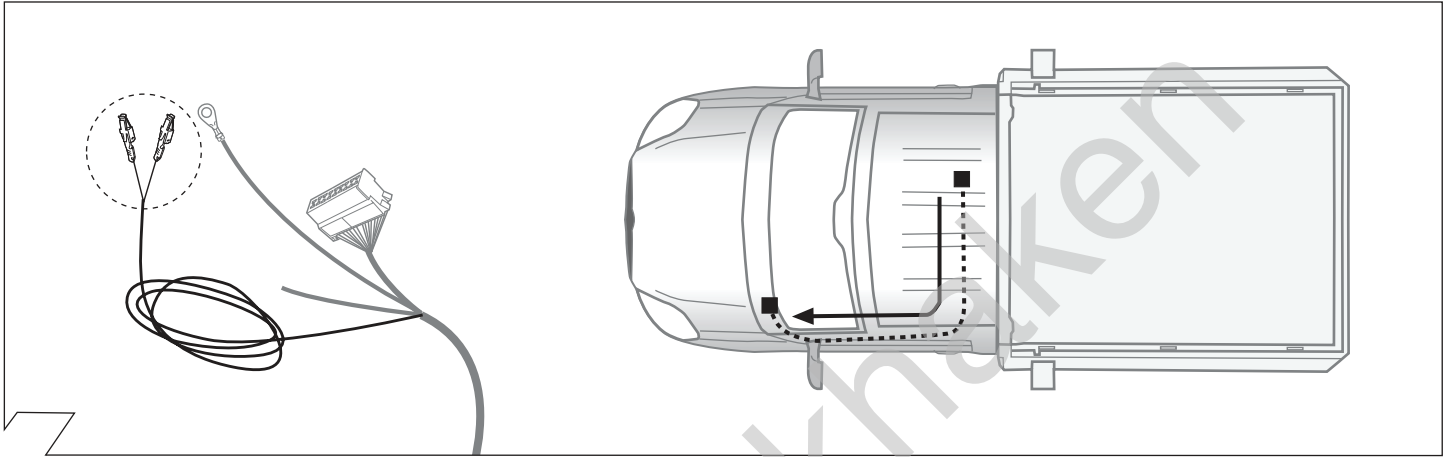

13

14

15

16

Important!
Please note picture 1!