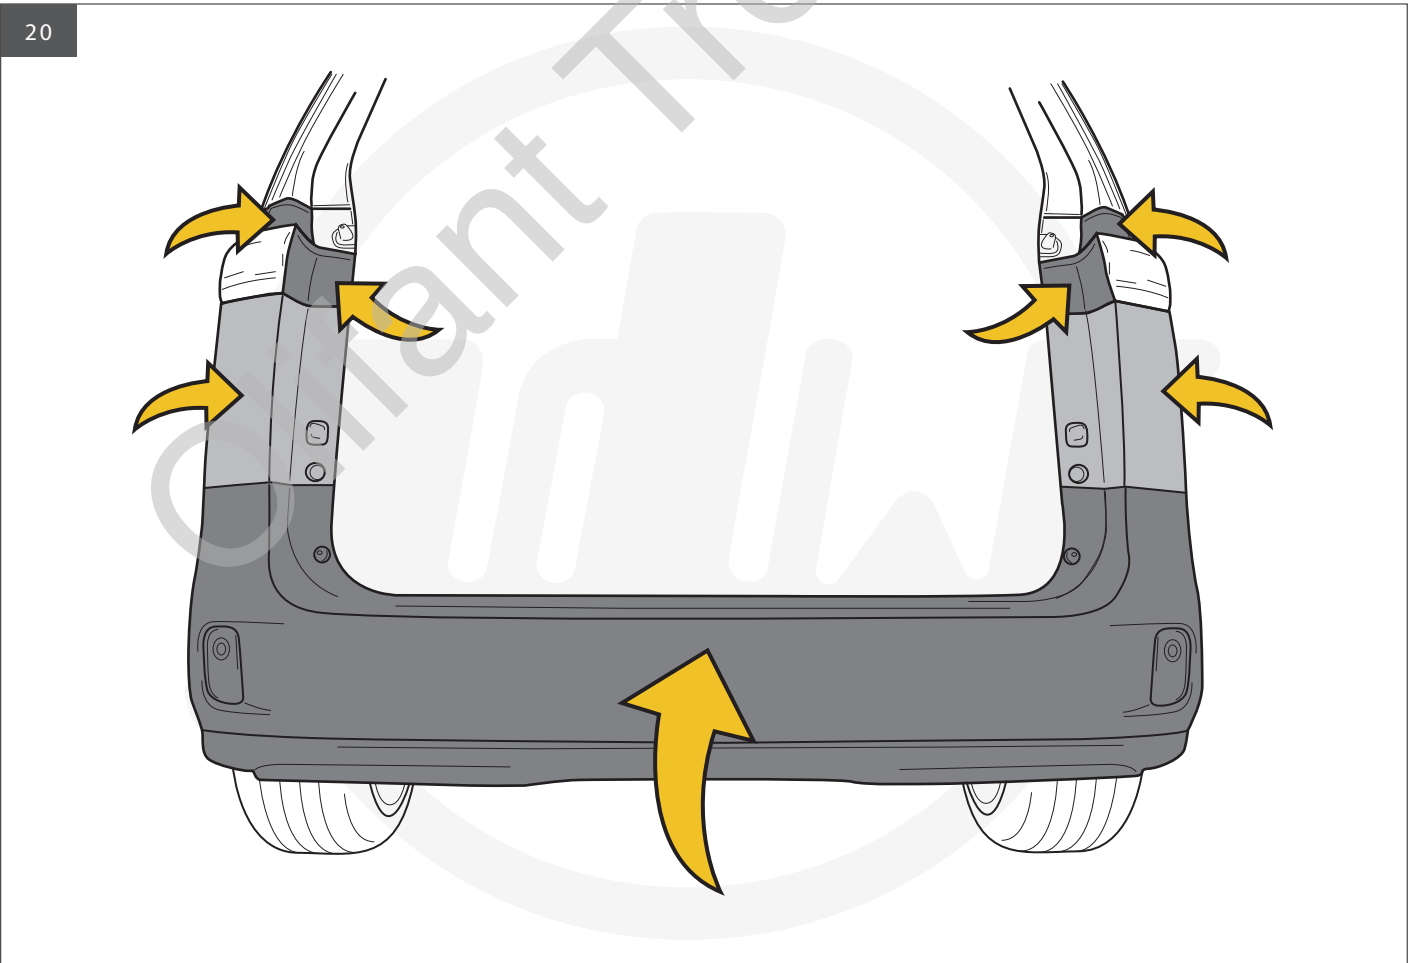

93,0 Nm

A		X2	GDW REF. 900.008
B		X2	GDW REF. 900.011 Ø 21.3 X 11.7
C		X2	DIN931-M12 X 70 -10.9
D		X2	DIN985-M12 KL10.9
-S		X1	GDW REF. 900.053