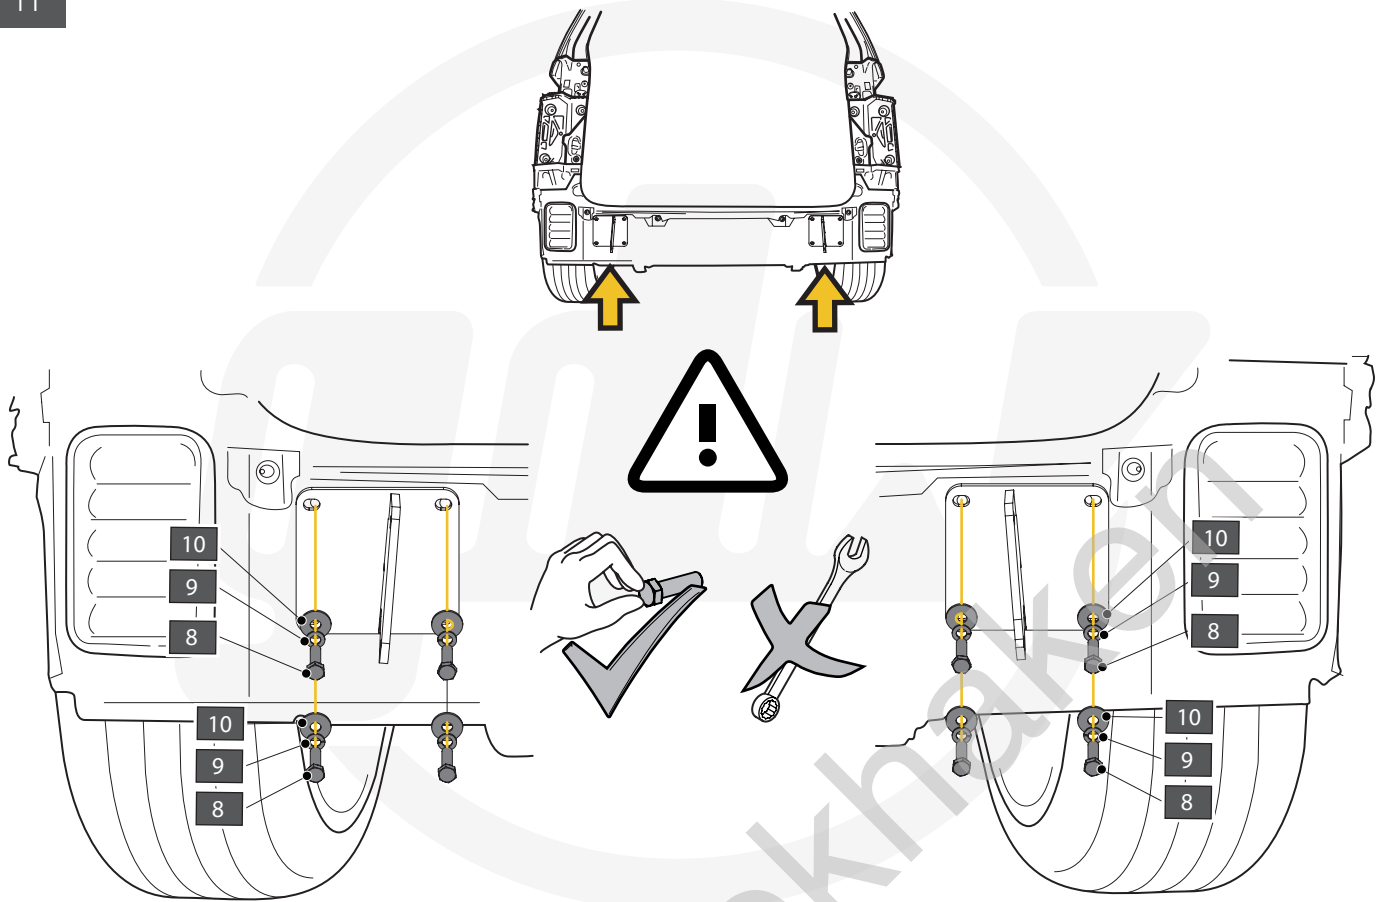

OPTION T36		
	X1	KITT36-2767

1

2

A		X1 GDW REF. 908.102
B		X1 DIN985-M6
C		X2 Ø15,4 X 6,2 X 1,6 (NYLON)
D		X1 GDW REF. 718.16.002
E		X1 GDW REF. 718.16.003
F		X1 GDW REF. 908.094
G		X1 DIN933-M6 X 30

93,0 Nm