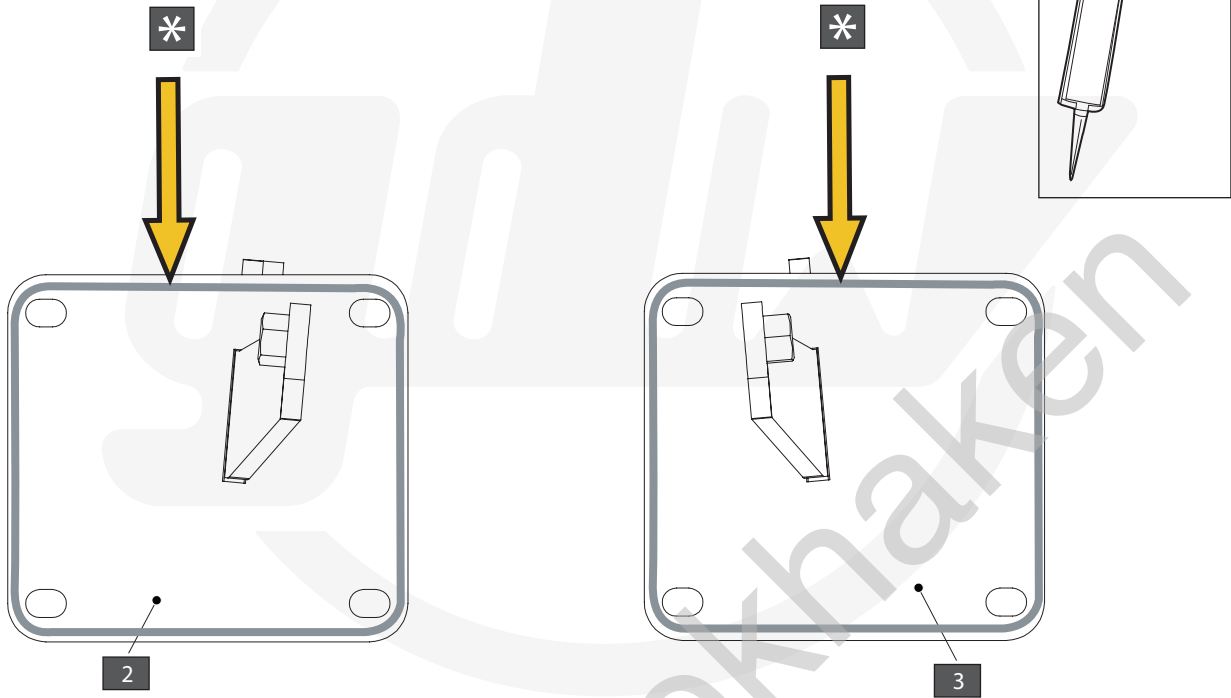

OPTION T36		
	X1	KITT36-2767

1

2

A		X1 GDW REF. 908.102
B		X1 DIN985-M6
C		X2 Ø15,4 X 6,2 X 1,6 (NYLON)
D		X1 GDW REF. 718.16.002
E		X1 GDW REF. 718.16.003
F		X1 GDW REF. 908.094
G		X1 DIN933-M6 X 30

93,0 Nm