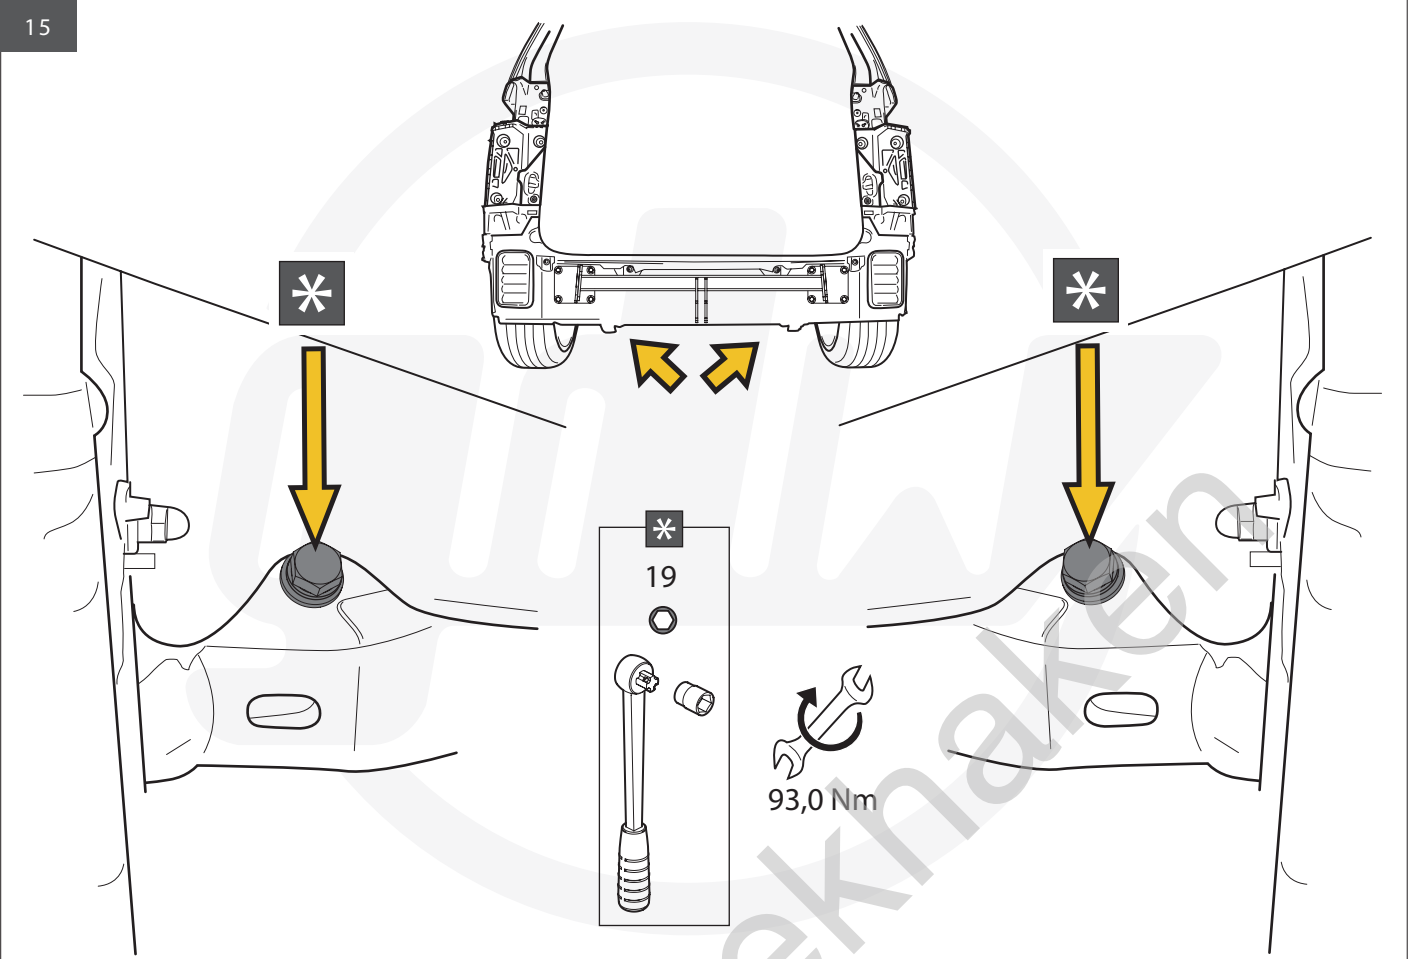

OPTION T36		
	X1	KITT36-2767

1

2

A		X1 GDW REF. 908.102
B		X1 DIN985-M6
C		X2 Ø15,4 X 6,2 X 1,6 (NYLON)
D		X1 GDW REF. 718.16.002
E		X1 GDW REF. 718.16.003
F		X1 GDW REF. 908.094
G		X1 DIN933-M6 X 30

93,0 Nm