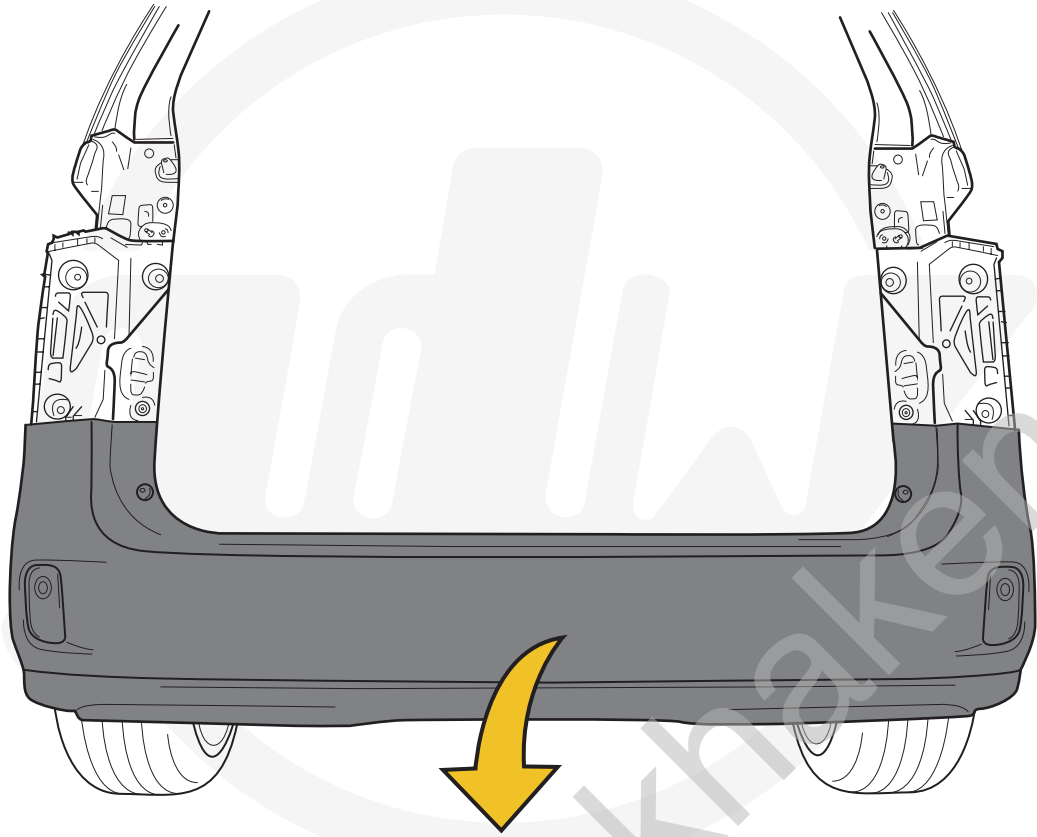

OPTION T36		
	X1	KITT36-2767

1

2

A		X1 GDW REF. 908.102
B		X1 DIN985-M6
C		X2 Ø15,4 X 6,2 X 1,6 (NYLON)
D		X1 GDW REF. 718.16.002
E		X1 GDW REF. 718.16.003
F		X1 GDW REF. 908.094
G		X1 DIN933-M6 X 30

93,0 Nm