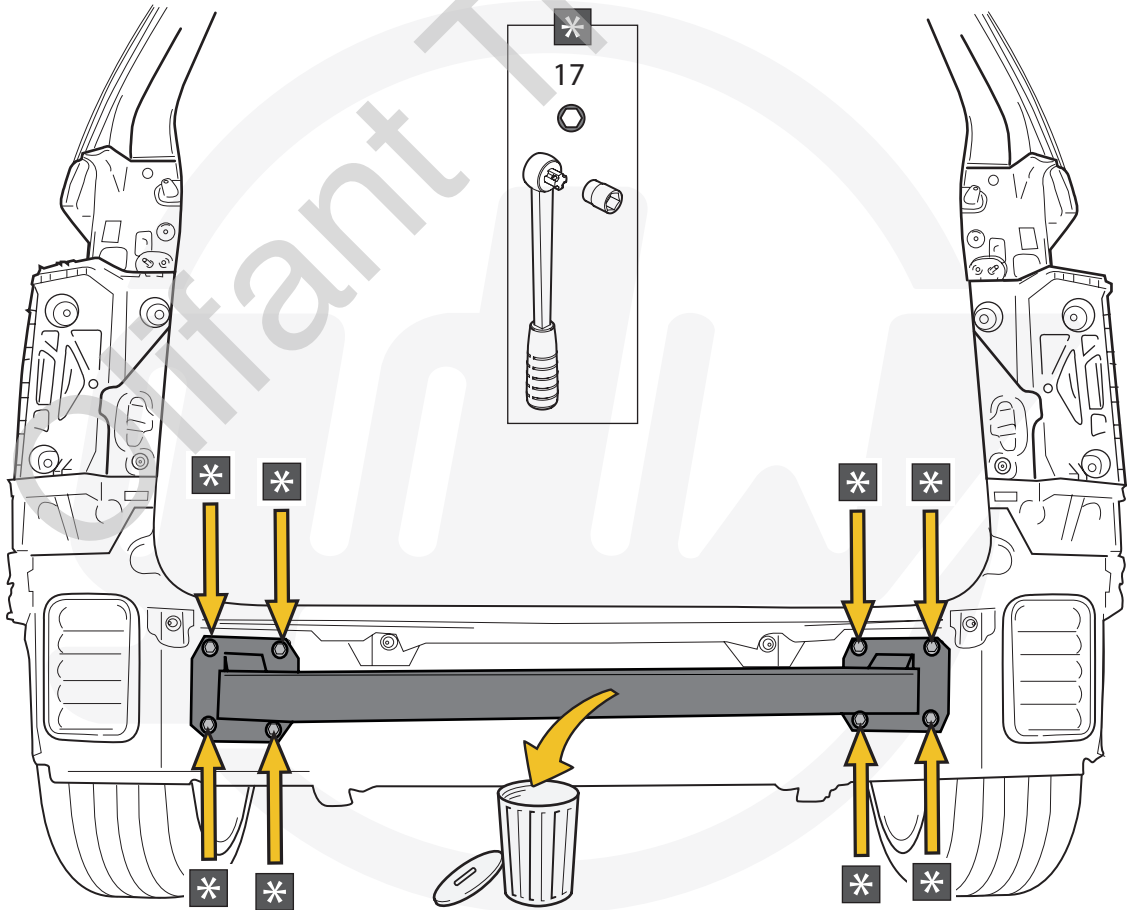

OPTION T36		
	X1	KITT36-2767

1

2

A		X1 GDW REF. 908.102
B		X1 DIN985-M6
C		X2 Ø15,4 X 6,2 X 1,6 (NYLON)
D		X1 GDW REF. 718.16.002
E		X1 GDW REF. 718.16.003
F		X1 GDW REF. 908.094
G		X1 DIN933-M6 X 30

93,0 Nm