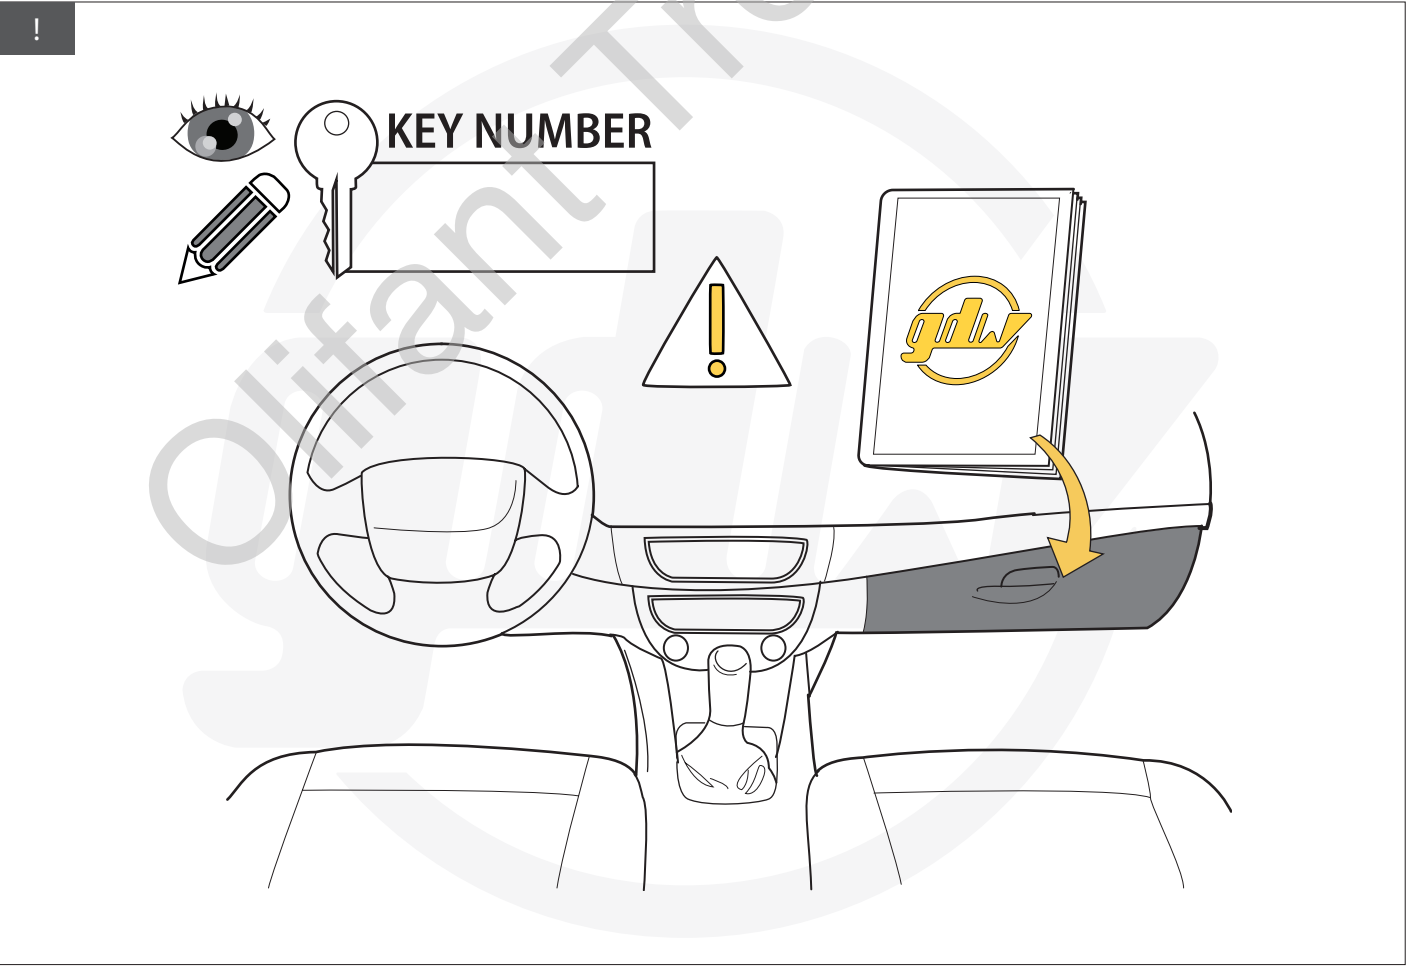

Monday	08:00 - 12:00	12:30 - 16:30
Tuesday	08:00 - 12:00	12:30 - 16:30
Wednesday	08:00 - 12:00	12:30 - 16:30
Thursday	08:00 - 12:00	12:30 - 16:30
Friday	08:00 - 12:00	12:30 - 15:30

1		X1	GDW REF. 2767
2		X1	GDW REF. 2
3		X1	GDW REF. 3
4		X6	DIN933-M12 X 40
5		X4	DIN934-M12
6		X6	DIN128A-M12
7		X6	DIN125-A12-14OHV-ELVZ
8		X8	DIN933-M10 X 40
9		X8	DIN128A-M10
10		X8	DIN9021-M10-ELVZ
-V		X1	GDW REF. 908.102
-S		X1	GDW REF. 900.053