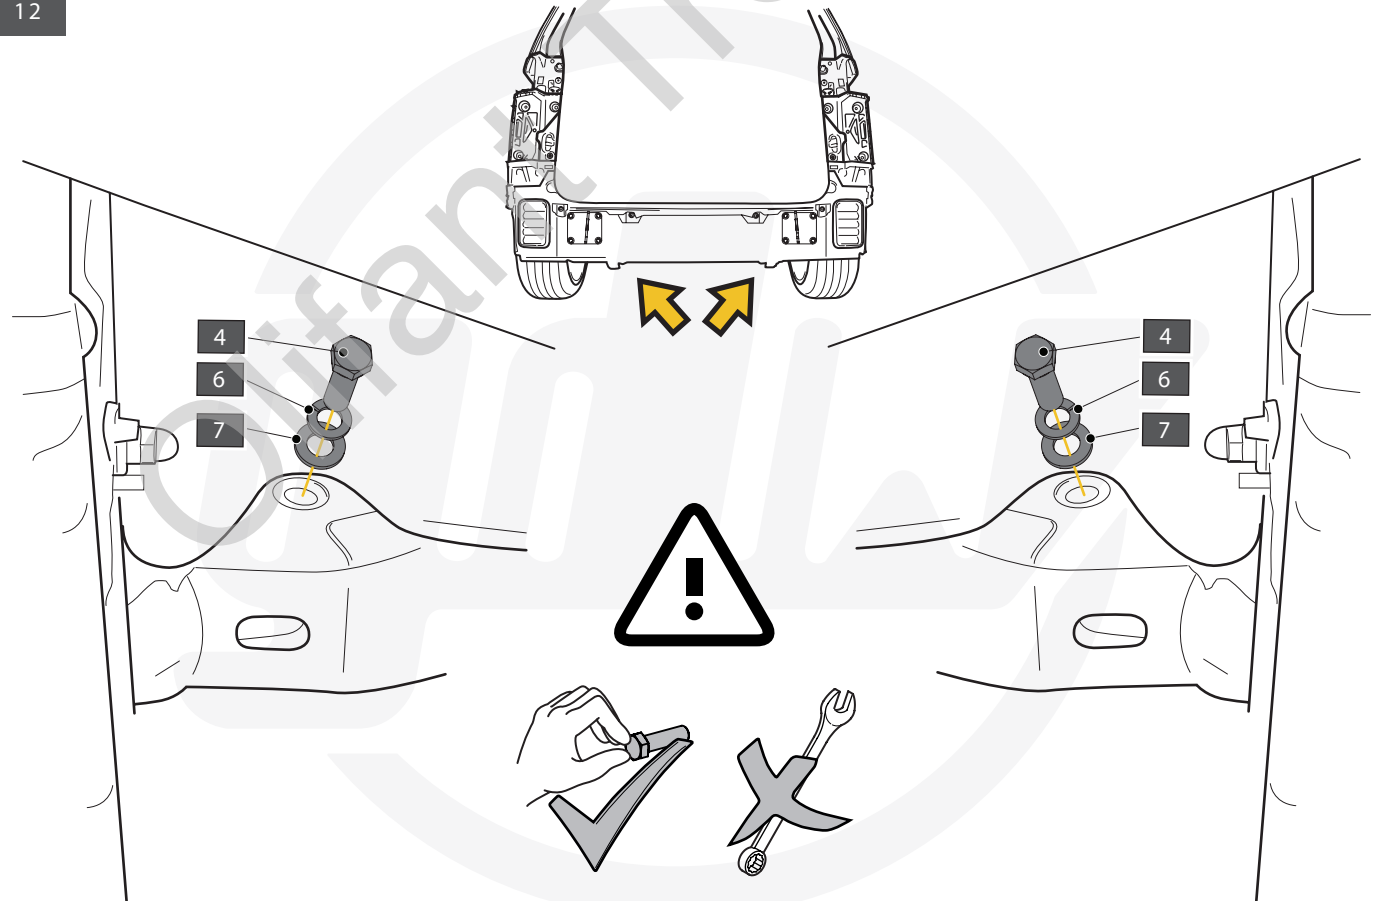

OPTION T36		
	X1	KITT36-2767

1

2

A		X1 GDW REF. 908.102
B		X1 DIN985-M6
C		X2 Ø15,4 X 6,2 X 1,6 (NYLON)
D		X1 GDW REF. 718.16.002
E		X1 GDW REF. 718.16.003
F		X1 GDW REF. 908.094
G		X1 DIN933-M6 X 30

93,0 Nm