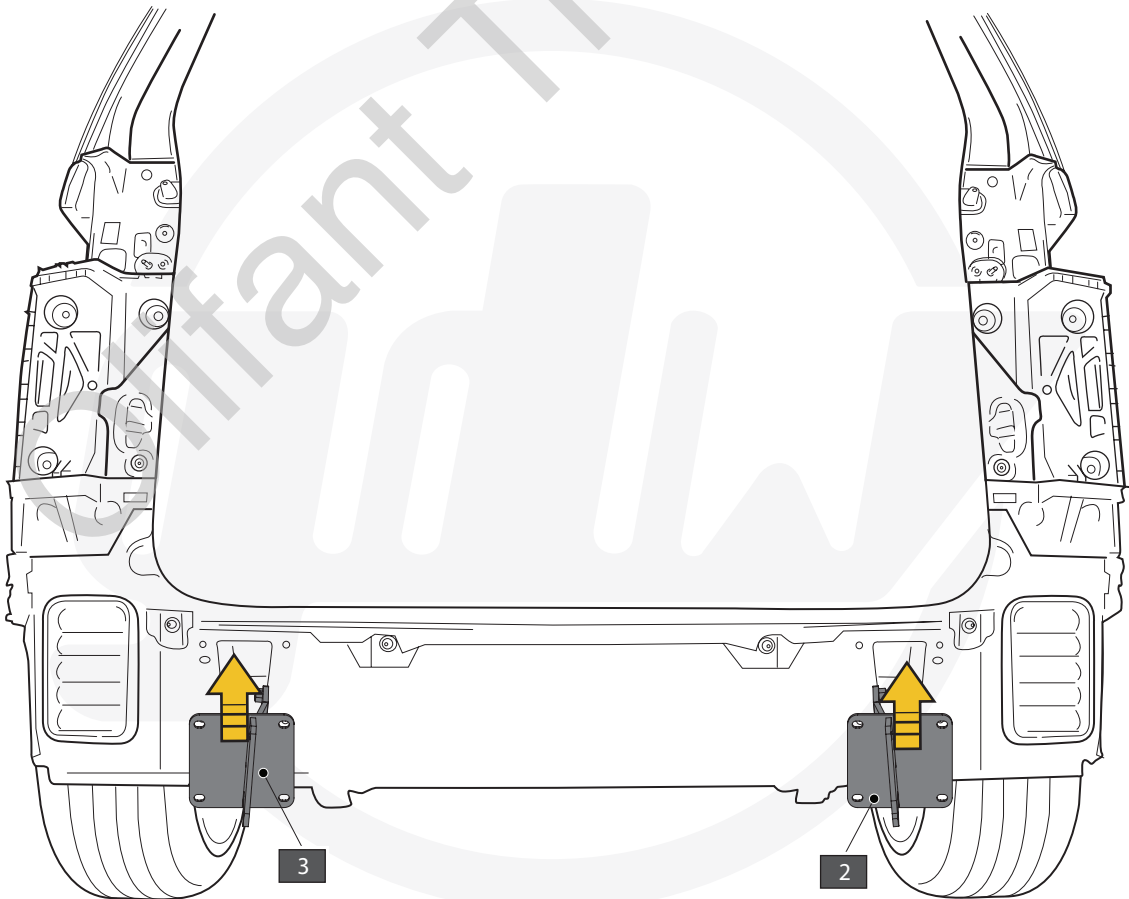

OPTION T36		
	X1	KITT36-2767

1

2

A		X1 GDW REF. 908.102
B		X1 DIN985-M6
C		X2 Ø15,4 X 6,2 X 1,6 (NYLON)
D		X1 GDW REF. 718.16.002
E		X1 GDW REF. 718.16.003
F		X1 GDW REF. 908.094
G		X1 DIN933-M6 X 30

93,0 Nm