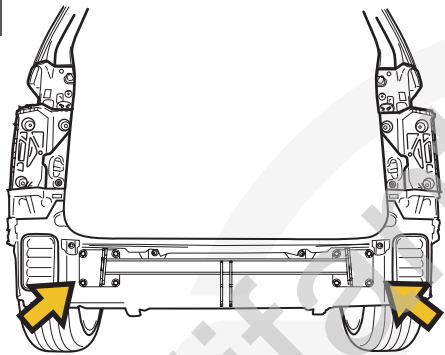

OPTION T36		
	X1	KITT36-2767

1

2

A		X1 GDW REF. 908.102
B		X1 DIN985-M6
C		X2 Ø15,4 X 6,2 X 1,6 (NYLON)
D		X1 GDW REF. 718.16.002
E		X1 GDW REF. 718.16.003
F		X1 GDW REF. 908.094
G		X1 DIN933-M6 X 30

93,0 Nm