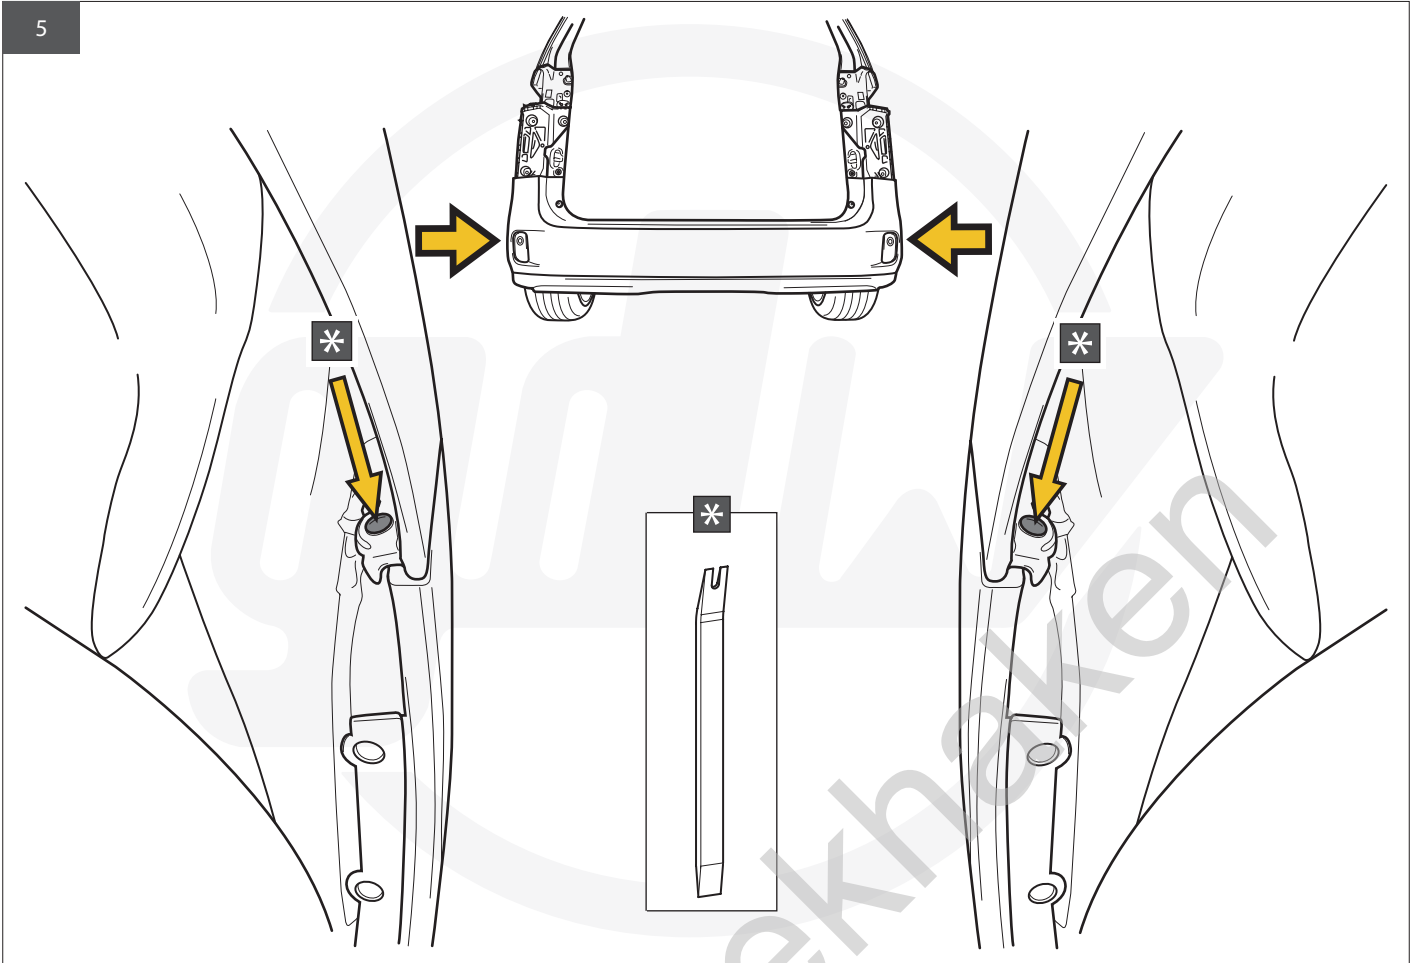

OPTION T36		
	X1	KITT36-2767

1

2

A		X1 GDW REF. 908.102
B		X1 DIN985-M6
C		X2 Ø15,4 X 6,2 X 1,6 (NYLON)
D		X1 GDW REF. 718.16.002
E		X1 GDW REF. 718.16.003
F		X1 GDW REF. 908.094
G		X1 DIN933-M6 X 30

93,0 Nm