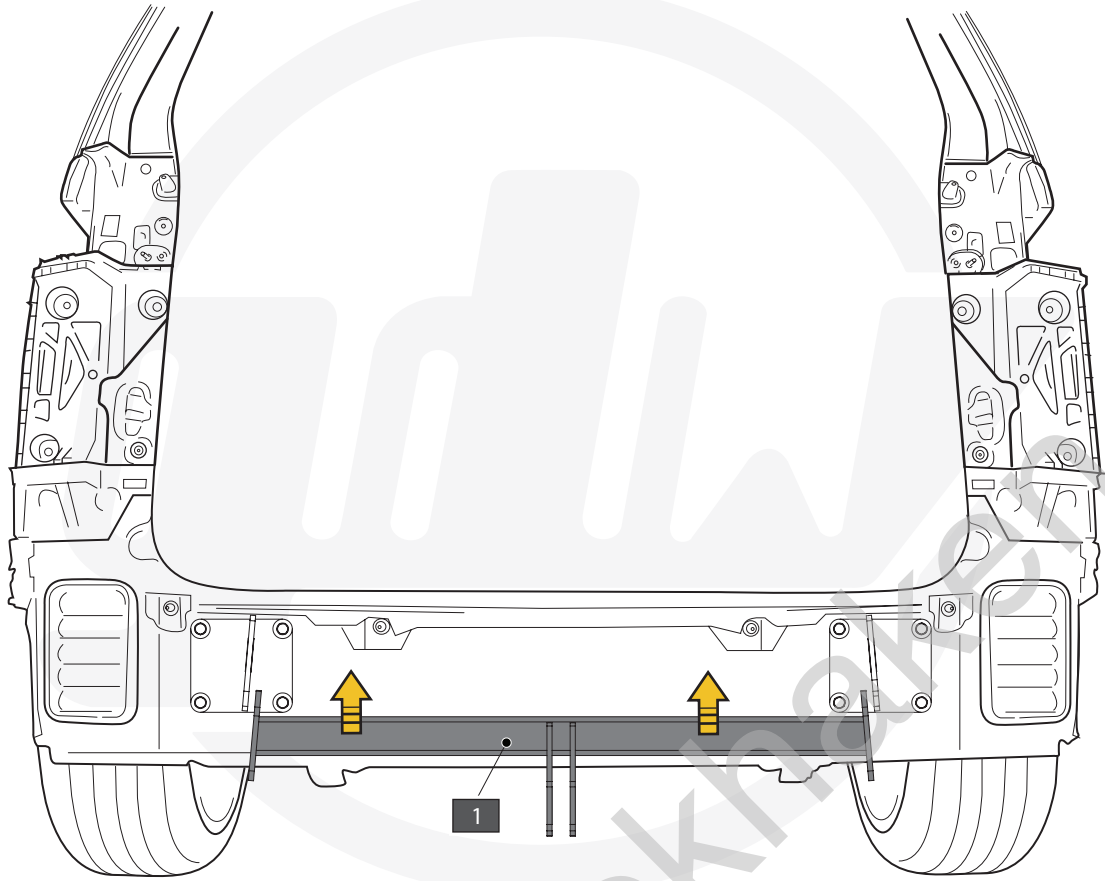

OPTION T36		
	X1	KITT36-2767

1

2

A		X1 GDW REF. 908.102
B		X1 DIN985-M6
C		X2 Ø15,4 X 6,2 X 1,6 (NYLON)
D		X1 GDW REF. 718.16.002
E		X1 GDW REF. 718.16.003
F		X1 GDW REF. 908.094
G		X1 DIN933-M6 X 30

93,0 Nm