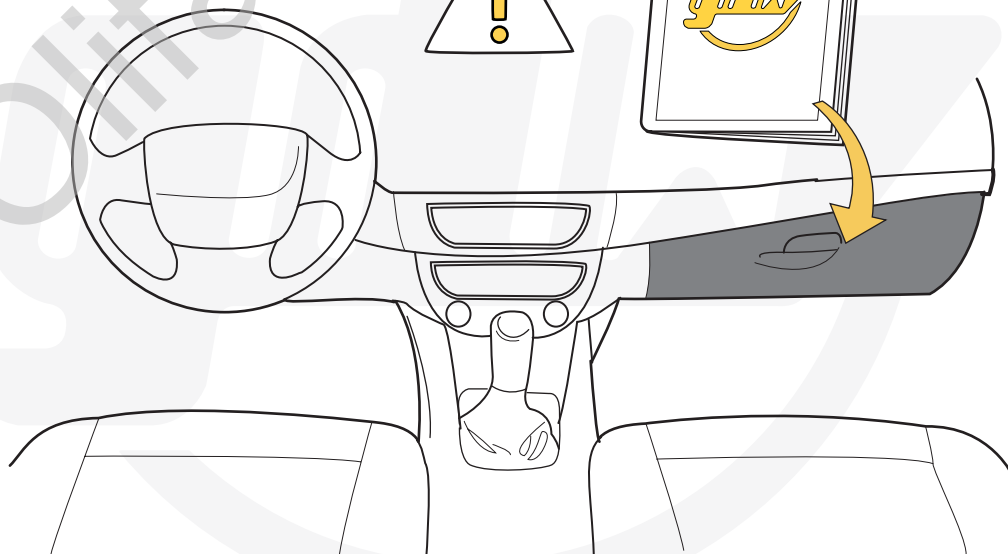

helpdesk@gdwtowbars.com

+32 56 62 77 79

Monday	08:00 - 12:00	12:30 - 16:30
Tuesday	08:00 - 12:00	12:30 - 16:30
Wednesday	08:00 - 12:00	12:30 - 16:30
Thursday	08:00 - 12:00	12:30 - 16:30
Friday	08:00 - 12:00	12:30 - 15:30

KEY NUMBER