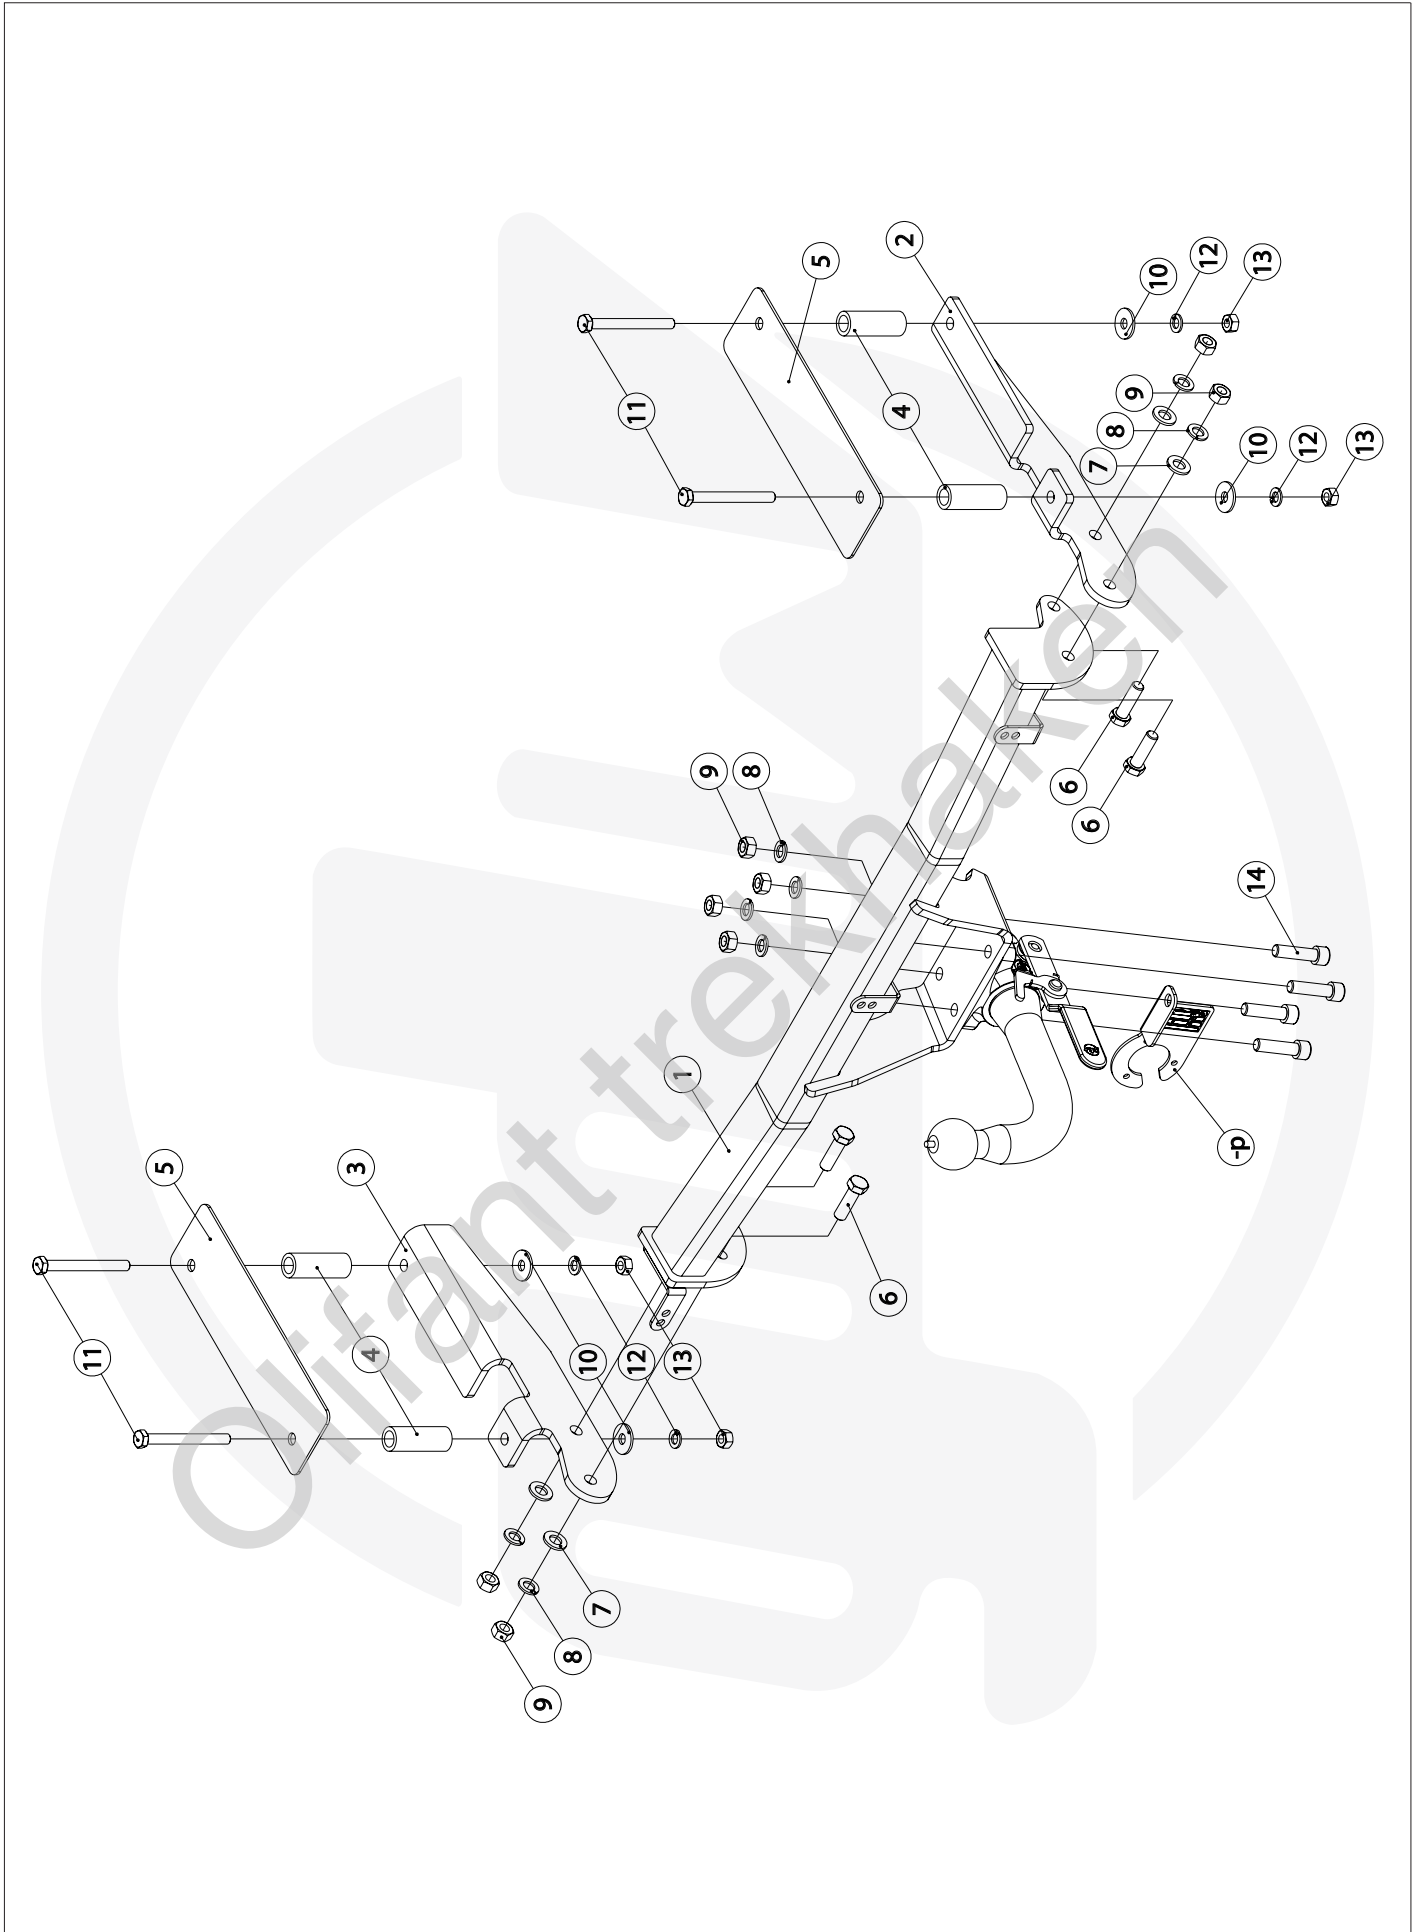

Dacia Spring EV

10/'20 -

NO TOWING

MADE BY
 

BELGIUM **NO TOWING**

REF N°	SERIAL N°	D 0,00
2620T35	xxx	S 60

DISCRPTION

Dacia Spring EV 10/'20-

NO TOWING

S =  = 60 kg

10 13 17 19 TX20 10

Ø 25

Ø 12

helpdesk@gdwtowbars.com

+32 56 62 77 79

Monday	08:00 - 12:00	12:30 - 16:30
Tuesday	08:00 - 12:00	12:30 - 16:30
Wednesday	08:00 - 12:00	12:30 - 16:30
Thursday	08:00 - 12:00	12:30 - 16:30
Friday	08:00 - 12:00	12:30 - 15:30

KEY NUMBER

Geleverd met - Livré avec - Delivered with Gefiefert mit - Elementos adjuntos-Leveres med		
	X1	930.H019T

1		X1	GDW REF. 2620T35
2		X2	GDW REF. 2
3		X1	GDW REF. 3
4		X4	GDW REF. 4
5		X2	GDW REF. 5
6		X4	DIN933-M12 X 40
7		X4	DIN125-A12-14OHV-ELVZ
8		X8	DIN128A-M12
9		X8	DIN934-M12
10		X4	DIN9021-M10-ELVZ
11		X4	DIN931-M10 X 100
12		X4	DIN128A-M10
13		X4	DIN934-M10
14		X4	DIN912-M12X45(SEAL)
-P		X1	GDW REF. P03

11

12

13

14

17

18

19

20