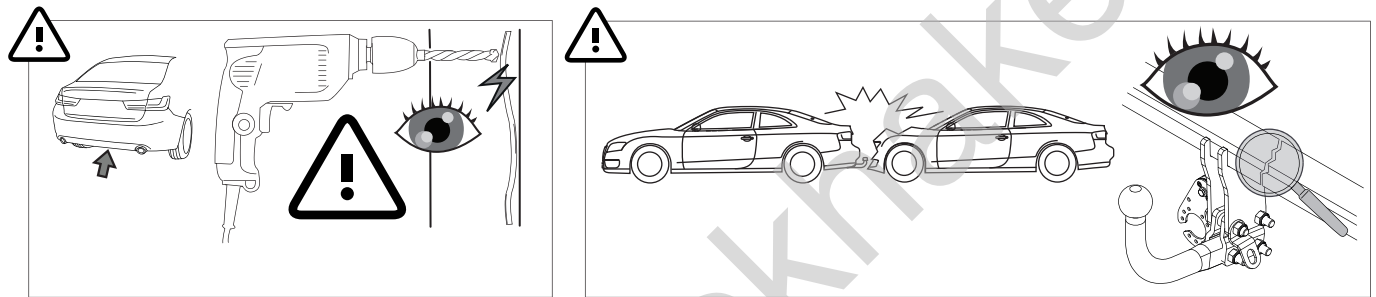

## Cupra Leon Sportstourer (type KL8)

09/'20 -

- ✓ STANDARD
- ✓ KICK SENSOR

MADE BY  **D 10,50** **F** **E6**

BELGIUM **S 100** EC-N° 55R-02 1655

REF N° 2553 SERIAL N° XXXX

**DESCRIPTION**

Seat Leon HB 11/'19- + Seat Leon Sportstourer 03/'20-  
VW Golf VIII Variant 08/'20- + Cupra Leon Sportstourer 09/'20-