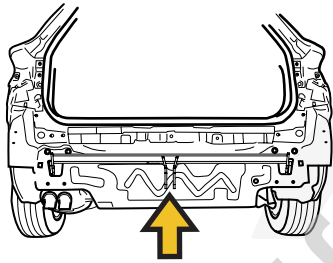

SEAT LEON HATCHBACK & SPORTSTOURER