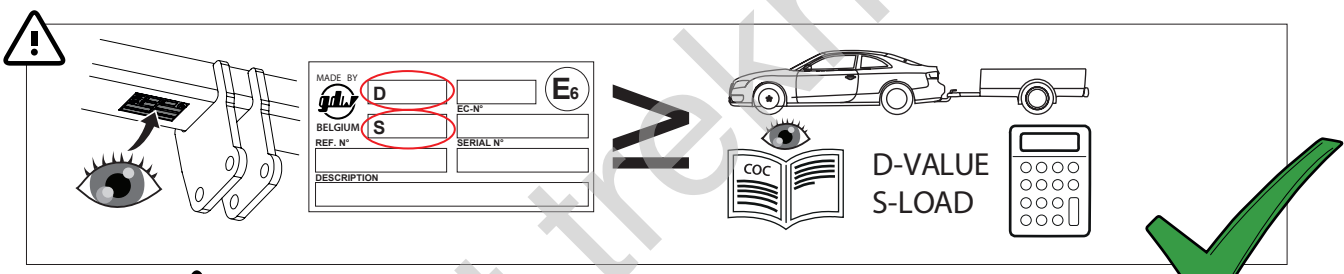

! See the Certificate Of Conformity (COC) of your vehicle or contact your dealer to verify the max. trailer weight of your car!

! See the user manual of the vehicle for correct use of bicycle carriers!