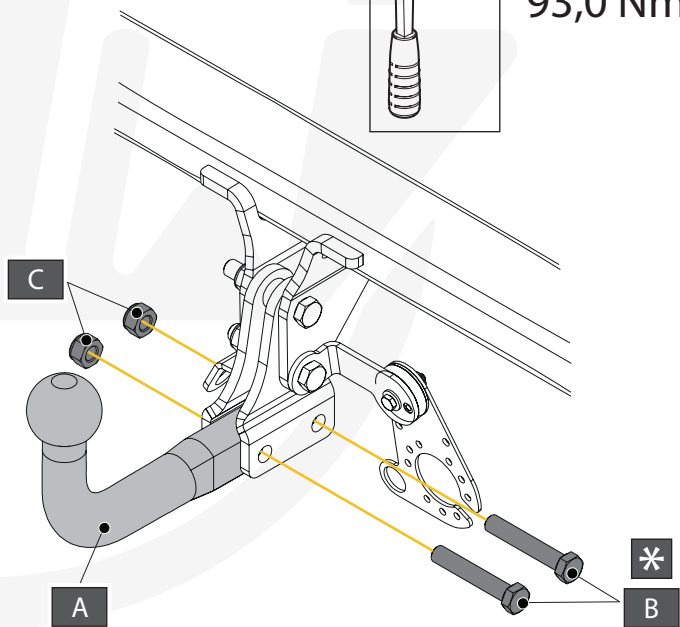

# GOLF VARIANT

  
93,0 Nm

A		X1	GDW REF. 900.025
B		X1	GDW REF. 900.026
C		X2	DIN985 M12
D		X2	DIN931 M12 X 70
E		X2	GDW REF. 900.011
-S		X1	GDW REF. 900.053

## SEAT LEON HATCHBACK & SPORTSTOURER

A		X1	944.J040
B		X2	DIN9321 M12 X 70
C		X2	DIN985 M12