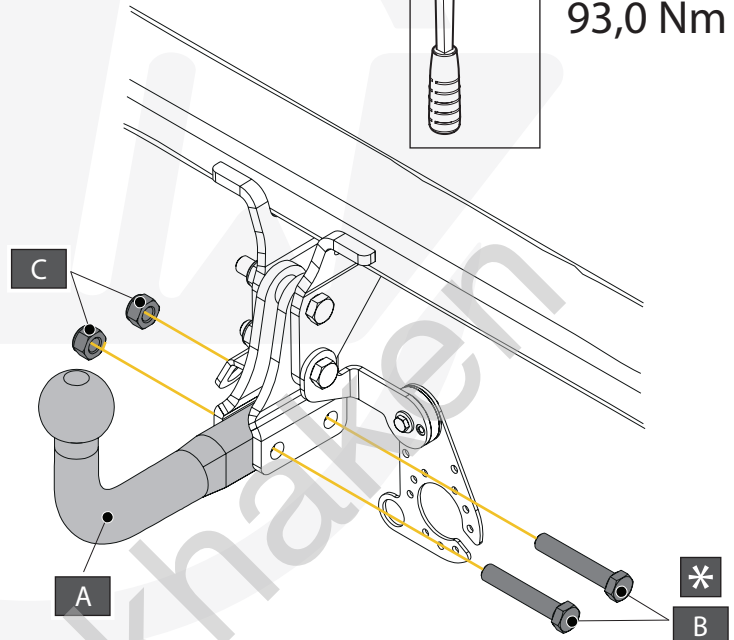

GOLF VARIANT