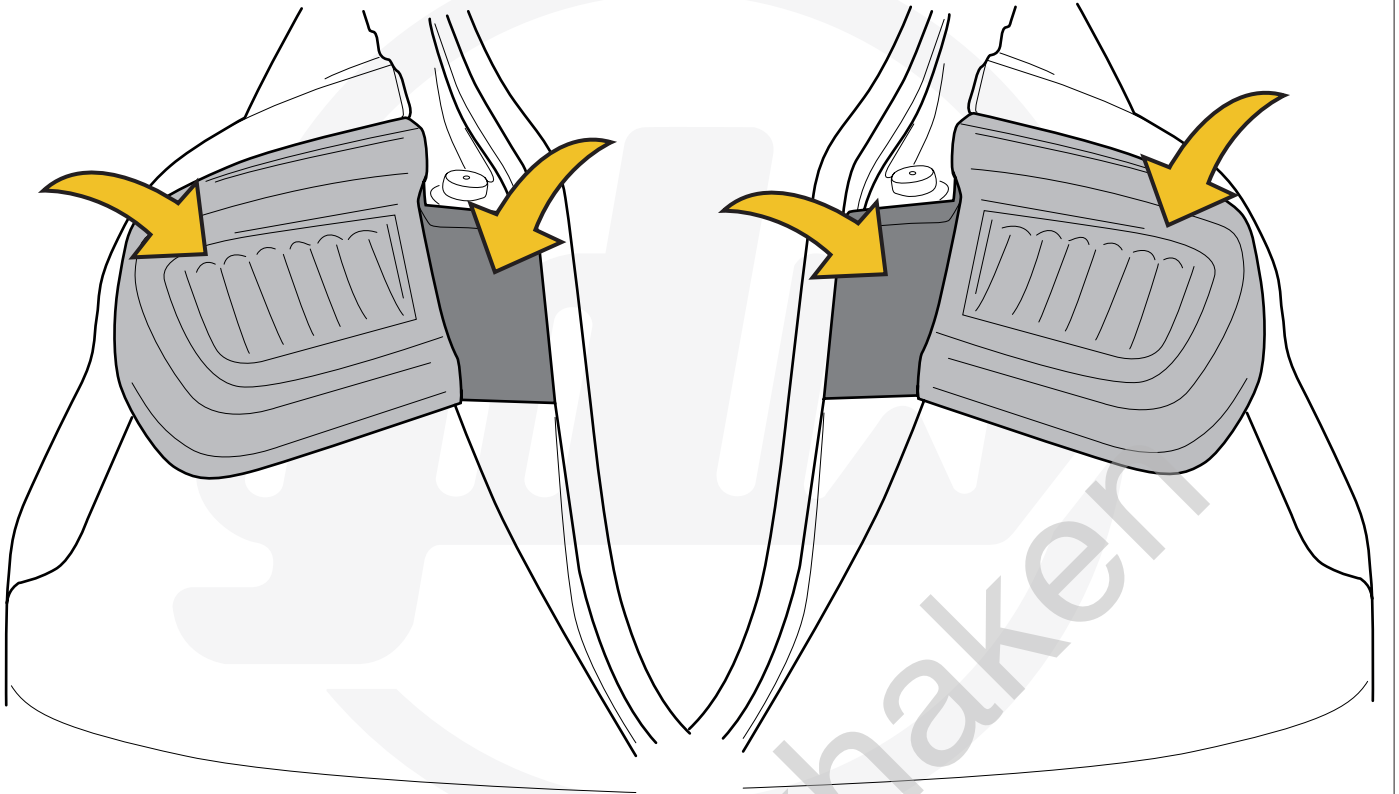

## SEAT LEON HATCHBACK & SPORTSTOURER

A		X1	944.J040
B		X2	DIN9321 M12 X 70
C		X2	DIN985 M12