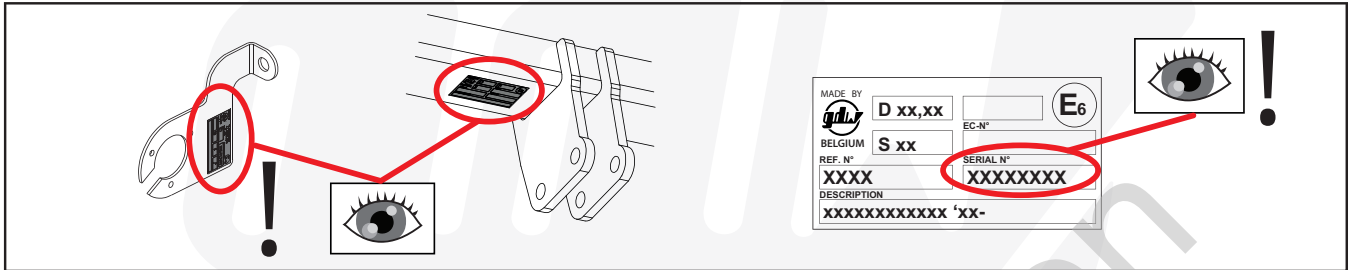

helpdesk@gdwtowbars.com
+32 56 62 77 79

Monday	08:00 - 12:00	12:30 - 16:30
Tuesday	08:00 - 12:00	12:30 - 16:30
Wednesday	08:00 - 12:00	12:30 - 16:30
Thursday	08:00 - 12:00	12:30 - 16:30
Friday	08:00 - 12:00	12:30 - 15:30