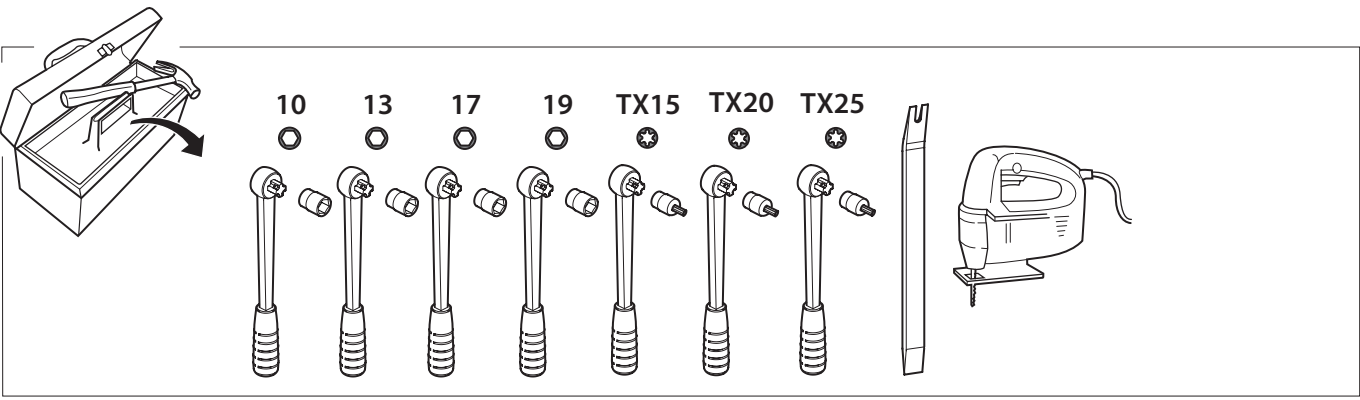

! See the Certificate Of Conformity (COC) of your vehicle or contact your dealer to verify the max. trailer weight of your car!

! See the user manual of the vehicle for correct use of bicycle carriers!