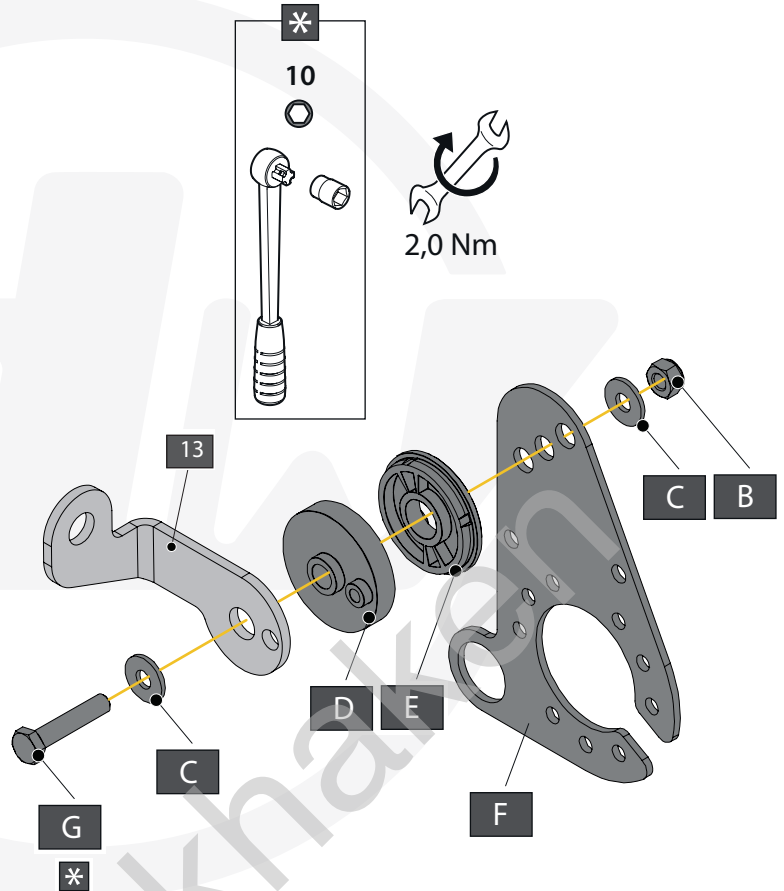

# SEAT LEON HATCHBACK & SPORTSTOURER

A		X1	GDW REF. 908.101
B		X1	DIN985-M6
C		X2	Ø15,4 X 6,2 X 1,6 (NYLON)
D		X1	GDW REF. 718.16.002
E		X1	GDW REF. 718.16.003
F		X1	GDW REF. 908.094
G		X1	DIN933-M6 X 30

# GOLF VARIANT

B		X1	DIN985-M6
C		X2	Ø15,4 X 6,2 X 1,6 (NYLON)
D		X1	GDW REF. 718.16.002
E		X1	GDW REF. 718.16.003
F		X1	GDW REF. 908.094
G		X1	DIN933-M6 X 30