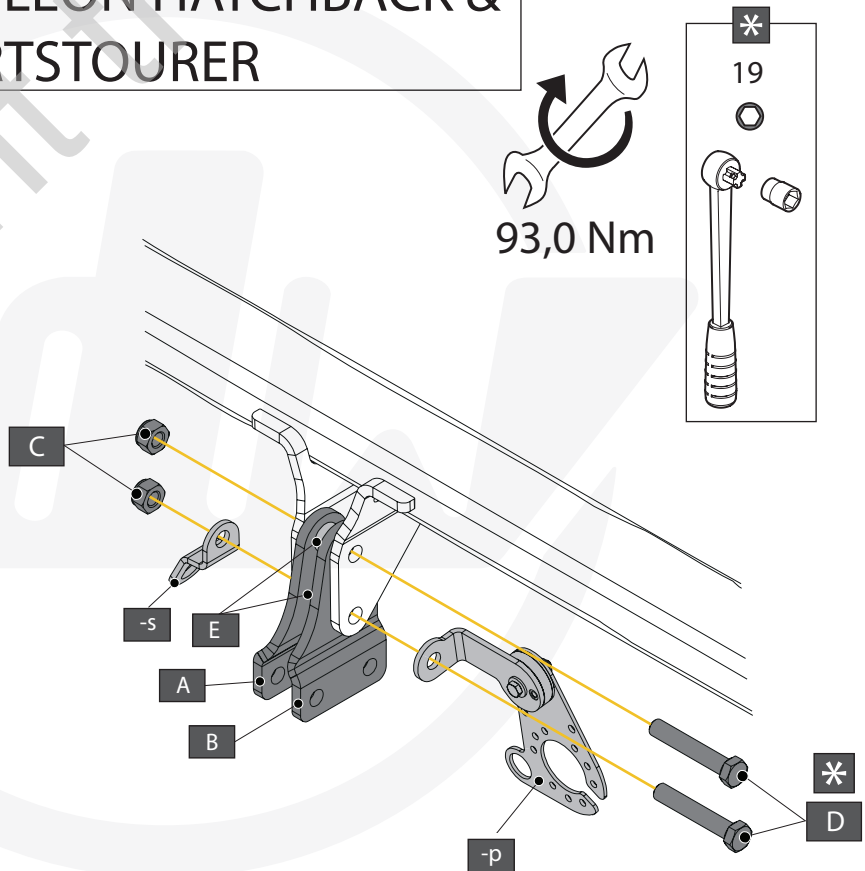

A		X1	GDW REF. 900.025
B		X1	GDW REF. 900.026
C		X2	DIN985 M12
D		X2	DIN931 M12 X 70
E		X2	GDW REF. 900.011
-S		X1	GDW REF. 900.053