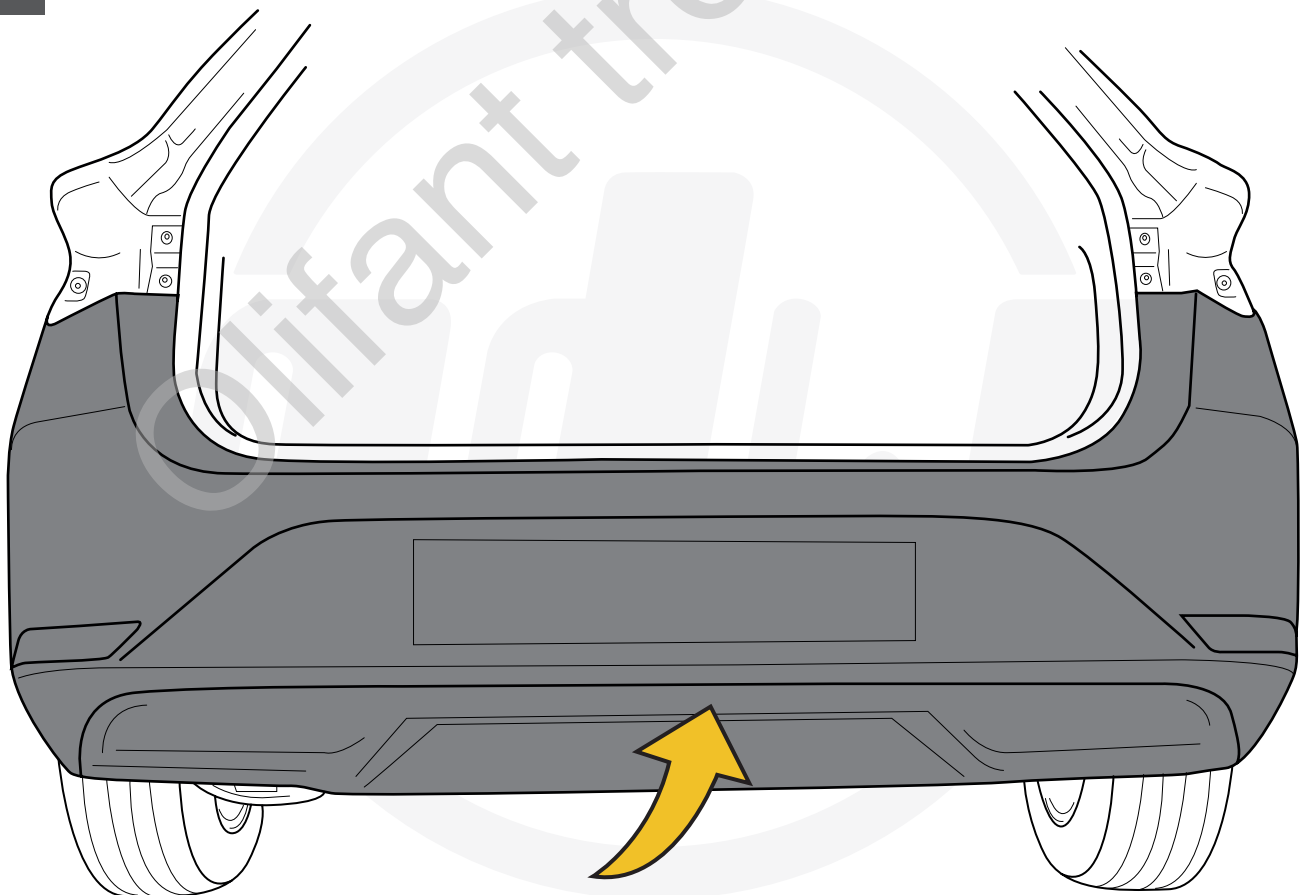

A		X1	GDW REF. 900.025
B		X1	GDW REF. 900.026
C		X2	DIN985 M12
D		X2	DIN931 M12 X 70
E		X2	GDW REF. 900.011
-S		X1	GDW REF. 900.053