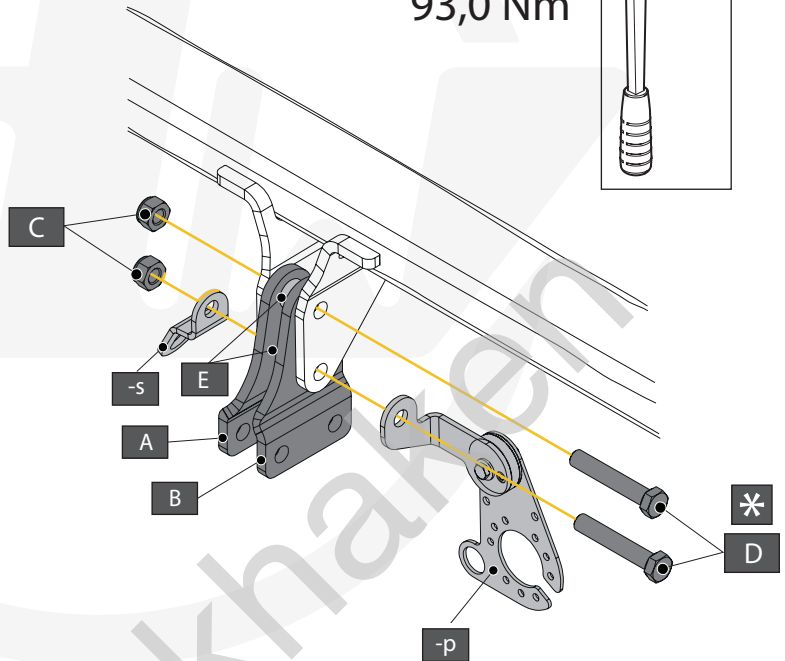

GOLF VARIANT

93,0 Nm

A		X1	GDW REF. 900.025
B		X1	GDW REF. 900.026
C		X2	DIN985 M12
D		X2	DIN931 M12 X 70
E		X2	GDW REF. 900.011
-S		X1	GDW REF. 900.053