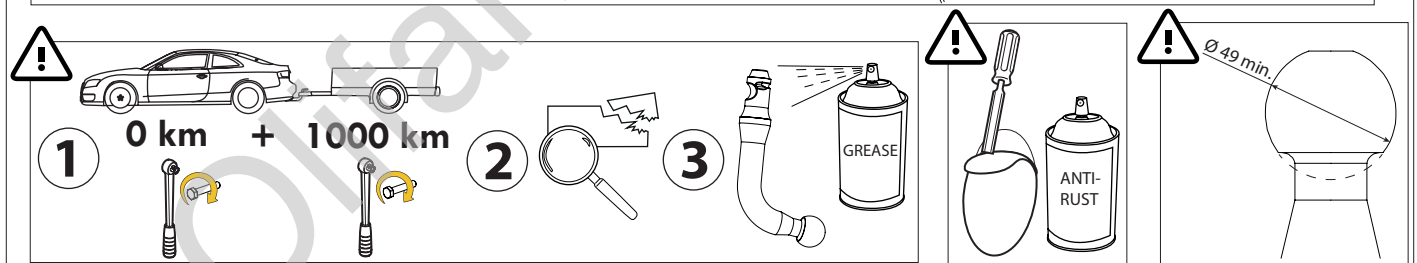

## Cupra Leon Sportstourer (type KL8)

09/'20 -

- ✓ STANDARD
- ✓ KICK SENSOR

MADE BY  **D 10,50** **F** **E6**

BELGIUM **S 100** EC-N° 55R-02 1655

REF N° 2553 SERIAL N° XXXX

**DESCRIPTION**

Seat Leon HB 11/'19- + Seat Leon Sportstourer 03/'20-  
VW Golf VIII Variant 08/'20- + Cupra Leon Sportstourer 09/'20-