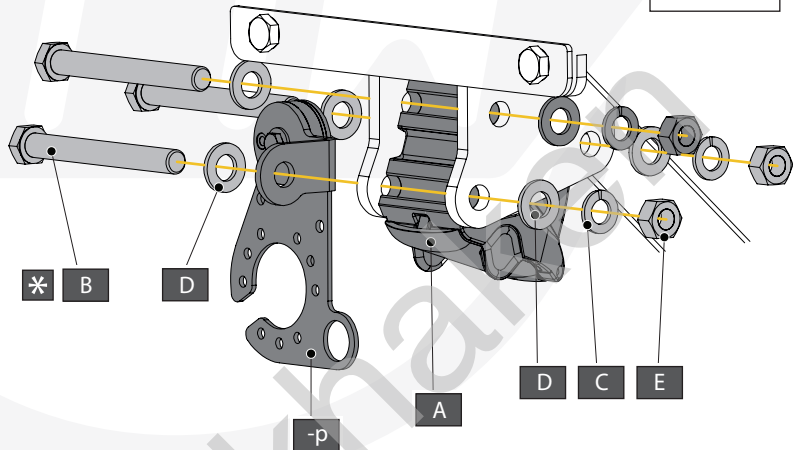

8

A		X1	GDW REF. 908.095
B		X1	DIN985-M6
C		X2	6,2 X 15,4 X 1,6 (NYLON)
D		X1	GDW REF. 718.16.002
E		X1	GDW REF. 718.16.003
F		X1	GDW REF. 908.094
G		X1	DIN933-M6 X 30

93,0 Nm

- A  X1 GDW REF. 912.003
- B  X3 DIN931-M12X110-8.8
- C  X3 DIN128A-M12
- D  X6 DIN125A-M12
- E  X3 DIN934-M12