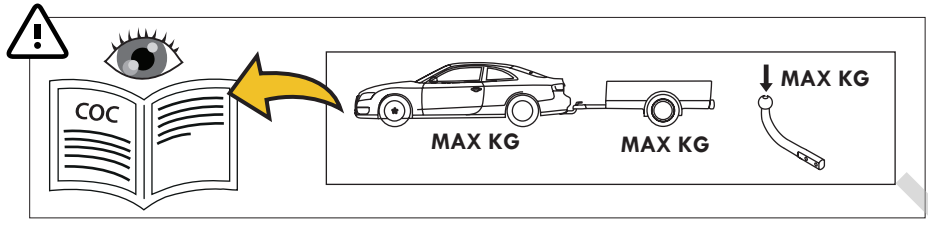

MADE BY 	D 8,85	F	E6
BELGIUM	S 90	EC-N° 55R-011625	
REF N° 2498T602		SERIAL N° XXXX	
DESCRIPTION Mazda 3 Hatchback 11/'18-			

$$D = \frac{\text{max kg} \times \text{max kg}}{\text{max kg} + \text{max kg}} \times 0.00981 \leq 8,85 \text{ kN}$$

$$S = \text{max kg} + \text{max kg}$$

$\leq 90 \text{ kg}$
 $\leq 1600 \text{ kg}$

See the Certificate Of Conformity (COC) of your vehicle or contact your dealer to verify the max. trailer weight of your car!