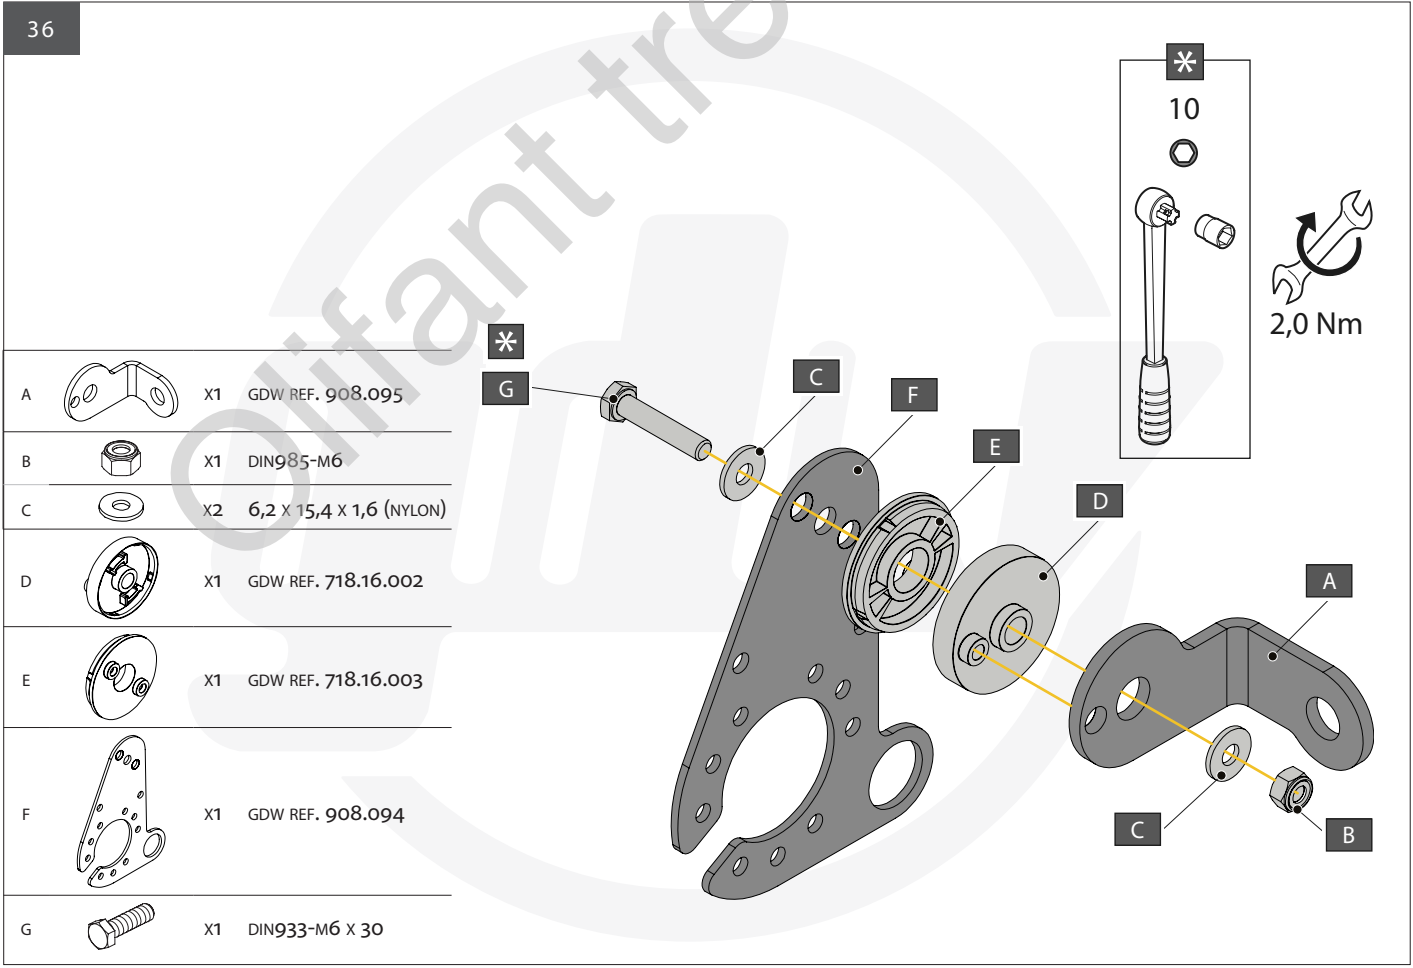

MADE BY 	D 12,75	F	E6
BELGIUM	S 150	EC APPROVAL N° 55R-011615	
REF N° 2474T60	SERIE N° XXXX		
OMSCHRIJVING Landrover Discovery Sport II 02/'20 -			

1		X1	GDW REF. 2474T60
2		X1	GDW REF. 2
3		X1	GDW REF. 3
4		X1	GDW REF. 4
5		X1	GDW REF. 5
6		X2	GDW REF. 6
7		X8	DINT28A-M14
8		X8	DIN931-M14 X 110
9		X8	DIN9021-M12-ELVZ
10		X12	DINT28A-M12
11		X12	DIN933-M12 X 40 10.9
12		X4	DINT25-A12-14OHV-ELVZ

Geleverd met - Livré avec - Delivered with Geliefert mit - Elementos adjuntos-Leveres med		X1	GDW REF. 960.V7004
	↳ 	X1	GDW REF. 740.200
		X1	GDW REF. 912.003
	↳ 	X1	GDW REF. 740.112
	↳ 	X1	GDW REF. 740.111
		X1	GDW REF. 740.114
		X1	GDW REF. 718.15.001
		X1	GDW REF. SYST60-10
	↳ 	X3	DIN931-M12 X 110
	↳ 	X3	DINT28A-M12
	↳ 	X6	DINT25A-M12
	↳ 	X3	DIN934-M12

1

2

3

4

7

8

137,0 Nm

ONLY DIESEL