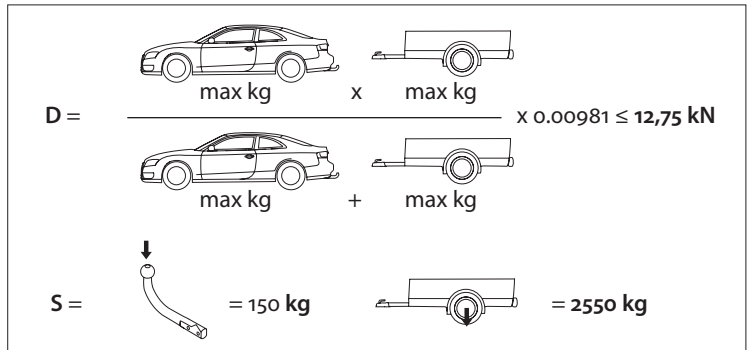

MADE BY 	D 12,75	F	E6
BELGIUM	S 150	EC APPROVAL N° 55R-011615	
REF N° 2474T60	SERIE N° XXXX		
OMSCHRIJVING Landrover Discovery Sport II 02/'20 -			

1		X1	GDW REF. 2474T60
2		X1	GDW REF. 2
3		X1	GDW REF. 3
4		X1	GDW REF. 4
5		X1	GDW REF. 5
6		X2	GDW REF. 6
7		X8	DINT28A-M14
8		X8	DIN931-M14 X 110
9		X8	DIN9021-M12-ELVZ
10		X12	DINT28A-M12
11		X12	DIN933-M12 X 40 10.9
12		X4	DINT25-A12-14OHV-ELVZ