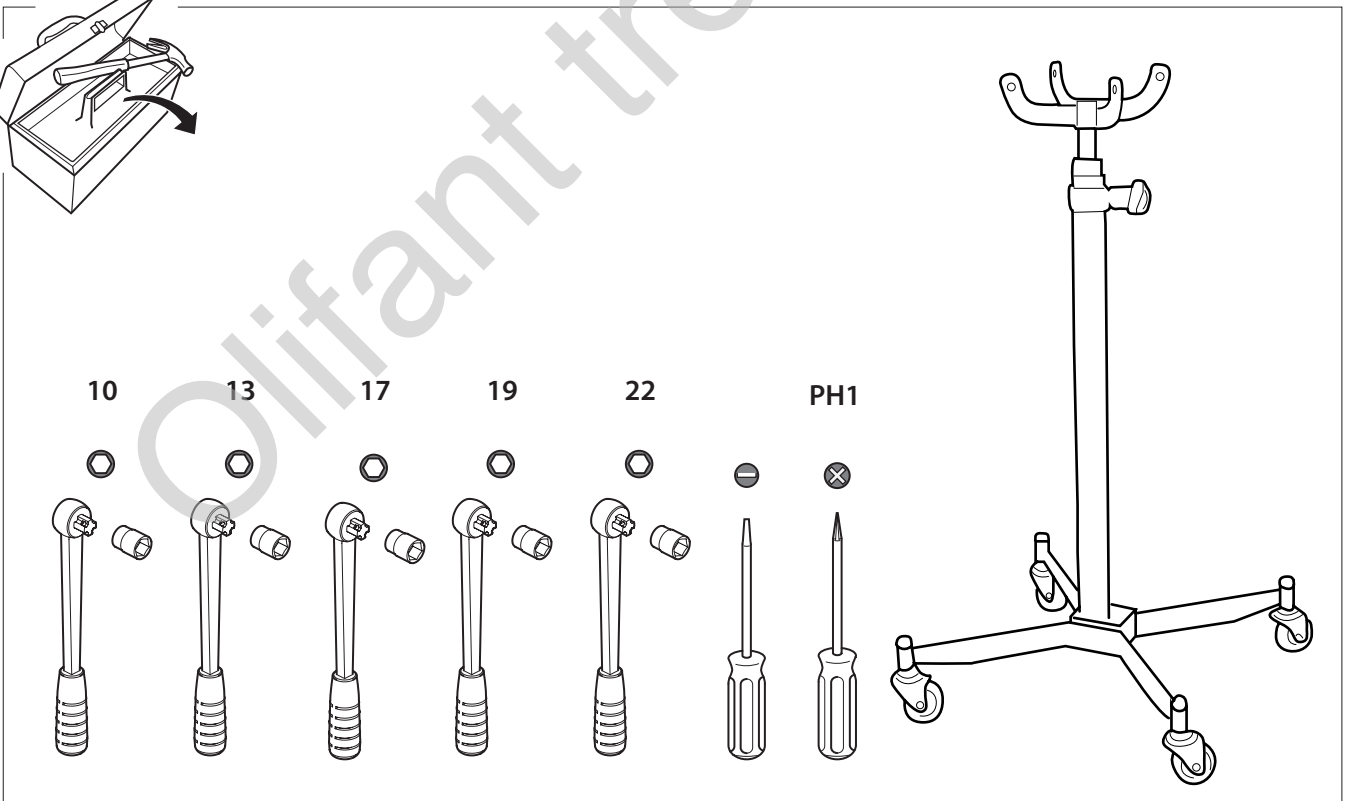

MADE BY 	D 12,75	F	E6
BELGIUM	S 150	EC APPROVAL N° 55R-011615	
REF N° 2474T60	SERIE N° XXXX		
OMSCHRIJVING Landrover Discovery Sport II 02/'20 -			

1		X1	GDW REF. 2474T60
2		X1	GDW REF. 2
3		X1	GDW REF. 3
4		X1	GDW REF. 4
5		X1	GDW REF. 5
6		X2	GDW REF. 6
7		X8	DINT28A-M14
8		X8	DIN931-M14 X 110
9		X8	DIN9021-M12-ELVZ
10		X12	DINT28A-M12
11		X12	DIN933-M12 X 40 10.9
12		X4	DINT25-A12-14OHV-ELVZ

13		X4	DIN934-M12 KL10
14		X7	DIN9021-M8-ELVZ
15		X5	DIN6923-M8
16		X4	DIN933-M8 X 35
-V		X1	GDW REF. 908.095

-P		X1	GDW REF. P39
↳		X1	DIN985-M6
↳		X2	6,2 X 15,4 X 1,6 (NYLON)
↳		X1	GDW REF. 718.16.002
↳		X1	GDW REF. 718.16.003
↳		X1	GDW REF. 908.094
↳		X1	DIN933-M6 X 30
↳		X1	GDW REF. 908.095