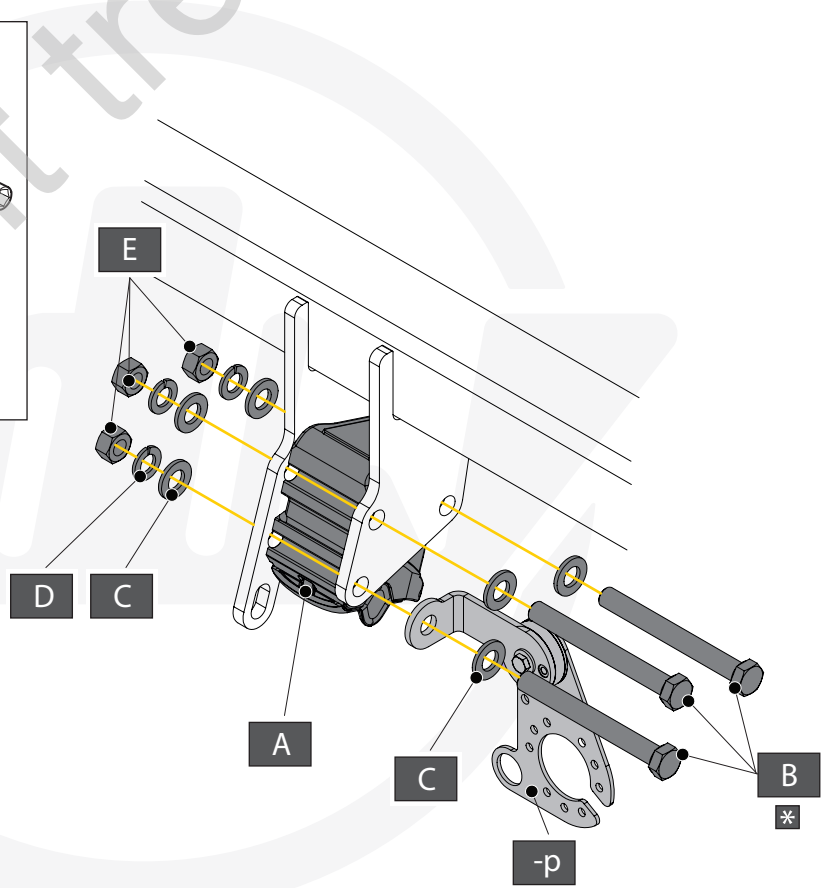

27,3 Nm

19

A		X1	GDW REF. 908.101
B		X1	DIN985-M6
C		X2	Ø15,4 X 6,2 X 1,6 (NYLON)
D		X1	GDW REF. 718.16.002
E		X1	GDW REF. 718.16.003
F		X1	DIN933-M6 X 30
G		X1	GDW REF. 908.094

20

A		X1	912.003
B		X3	DIN931-M12X110
C		X6	DIN125A-M12
D		X3	DIN128A-M12
E		X3	DIN934-M12