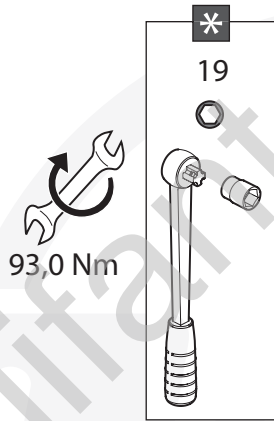

27,3 Nm

19

A		X1	GDW REF. 908.101
B		X1	DIN985-M6
C		X2	Ø15,4 X 6,2 X 1,6 (NYLON)
D		X1	GDW REF. 718.16.002
E		X1	GDW REF. 718.16.003
F		X1	DIN933-M6 X 30
G		X1	GDW REF. 908.094

20

A		X1	912.003
B		X3	DIN931-M12X110
C		X6	DIN125A-M12
D		X3	DIN128A-M12
E		X3	DIN934-M12