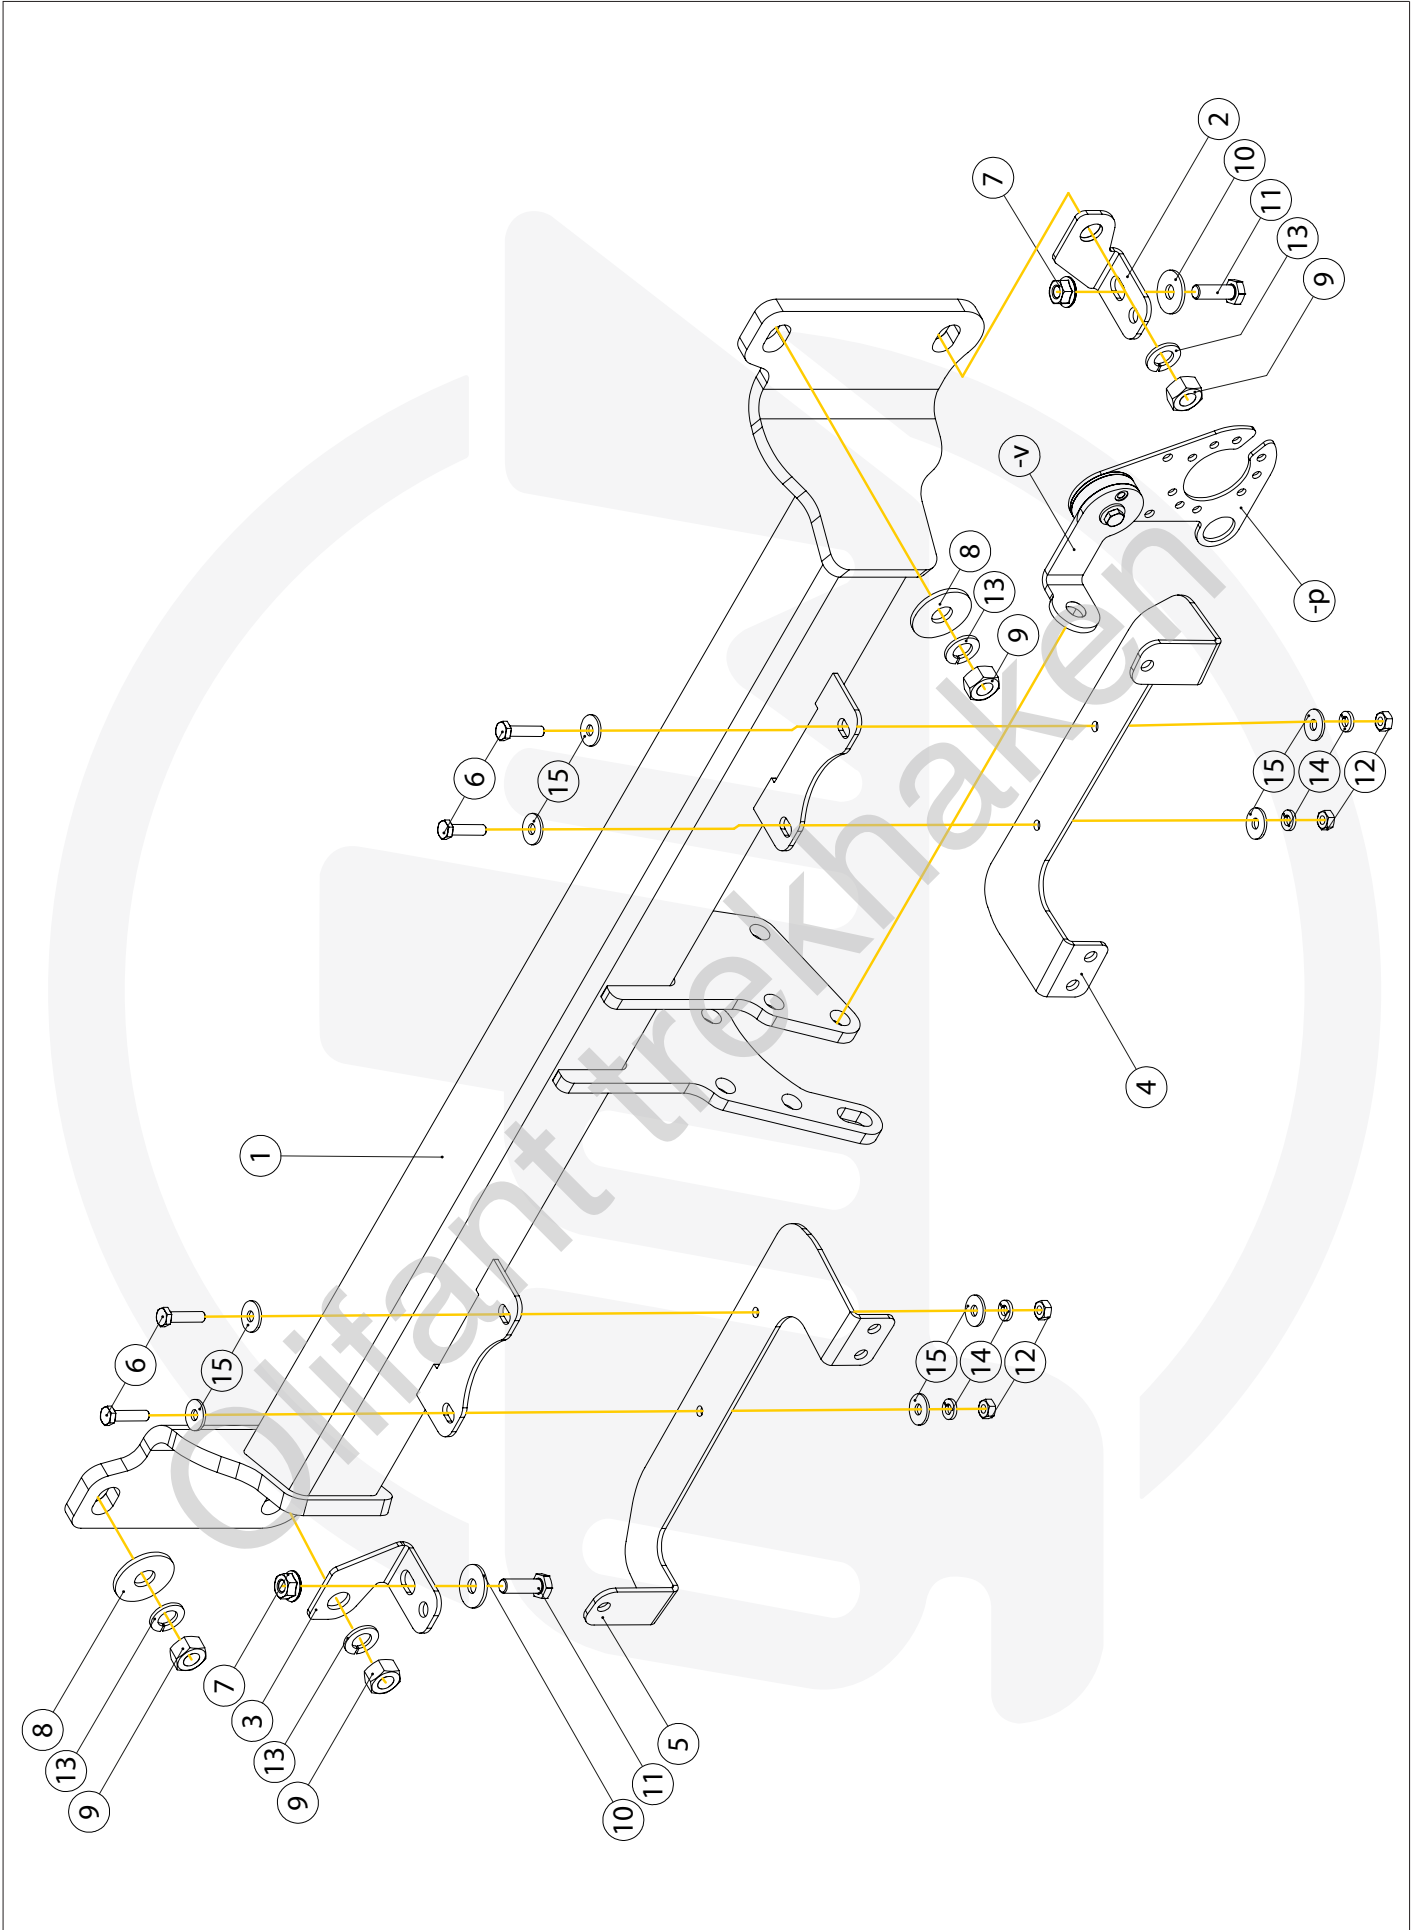

PLUG-IN HYBRID ✓

BMW 4 Coupé (G22)

07/'20- STANDARD ✓

M SPORT PACKAGE ✓

Geleverd met - Livré avec - Delivered with Geliefert mit - Elementos adjuntos-Leveres med	X1		GDW REF. 960.10812
	X1		GDW REF. 740.200
	X1		GDW REF. 912.003
	X1		GDW REF. 740.112
	X1		GDW REF. 740.111
	X1		GDW REF. 740.114
	X1		GDW REF. 718.15.001
	X1		GDW REF. SYST60-10
	X3		DIN931-M12 X 110
	X3		DIN128A-M12
	X6		DIN125A-M12
	X3		DIN934-M12

-P		X1	GDW REF. P46
↑		X1	DIN985-M6
↑		X2	6,2 X 15,4 X 1,6 (NYLON)
↑		X1	GDW REF. 718.16.002
↑		X1	GDW REF. 718.16.003
↑		X1	GDW REF. 908.094
↑		X1	DIN933-M6 X 30
↑		X1	GDW REF. 908.101

1		X1	GDW REF. 2427160
2		X1	GDW REF. 2
3		X1	GDW REF. 3
4		X1	GDW REF. 4
5		X1	GDW REF. 5
6		X4	DIN933-M6 X 25
7		X2	DIN6923-M8
8		X2	DIN9021-M12-ELVZ
9		X4	DIN934-M12X1,5
10		X2	DIN9021-M8-ELVZ
11		X2	DIN933-M8 X 25
12		X4	DIN934-M6
13		X4	DIN128A-M12
14		X4	DIN128A-M6
15		X8	DIN9021-M6-ELVZ

1

2

3

4

7

8

11

12

27,3 Nm

19

A		X1	GDW REF. 908.101
B		X1	DIN985-M6
C		X2	Ø15,4 X 6,2 X 1,6 (NYLON)
D		X1	GDW REF. 718.16.002
E		X1	GDW REF. 718.16.003
F		X1	DIN933-M6 X 30
G		X1	GDW REF. 908.094

20

A		X1	912.003
B		X3	DIN931-M12X110
C		X6	DIN125A-M12
D		X3	DIN128A-M12
E		X3	DIN934-M12