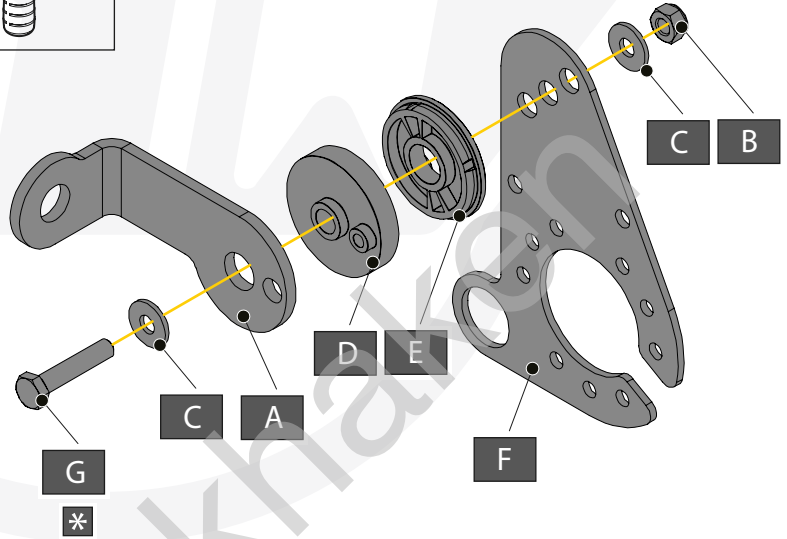

27,3 Nm

19

A		X1	GDW REF. 908.101
B		X1	DIN985-M6
C		X2	Ø15,4 X 6,2 X 1,6 (NYLON)
D		X1	GDW REF. 718.16.002
E		X1	GDW REF. 718.16.003
F		X1	DIN933-M6 X 30
G		X1	GDW REF. 908.094

20

A		X1	912.003
B		X3	DIN931-M12X110
C		X6	DIN125A-M12
D		X3	DIN128A-M12
E		X3	DIN934-M12