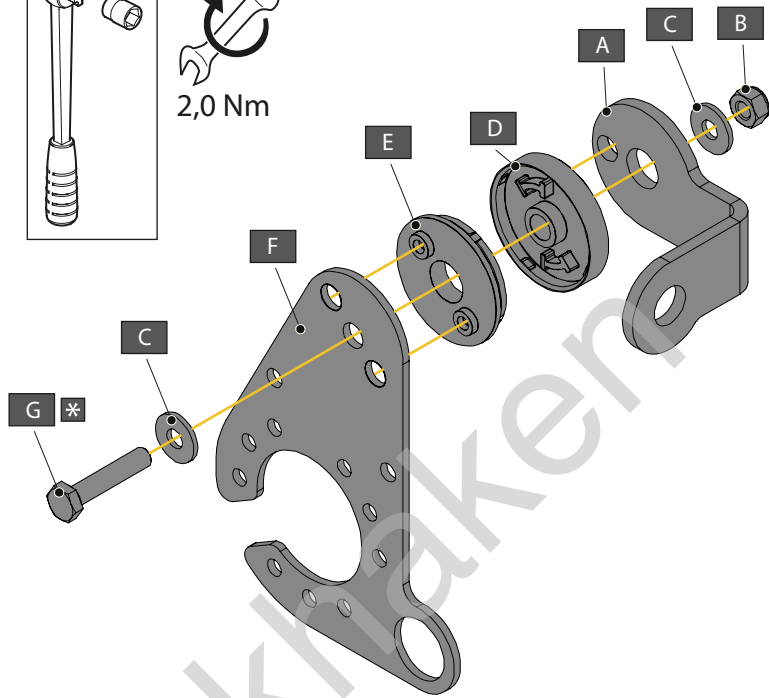

# Range Rover Evoque

09/'11 - 11/'18

1		X1	GDW REF. 2408160
2		X3	DIN125-A12-140HV-ELVZ
3		X3	DIN128A-M12
4		X3	DIN933-M12 X 40
5		X2	DIN125-A14-140HV-ELVZ
6		X2	DIN128A-M14
7		X2	DIN931-M14 X 90

-P		X1	GDW REF. P39
↳		X1	DIN985-M6
↳		X2	6,2 X 15,4 X 1,6 (NYLON)
↳		X1	GDW REF. 718.16.002
↳		X1	GDW REF. 718.16.003
↳		X1	GDW REF. 908.094
↳		X1	DIN933-M6 X 30
↳		X1	GDW REF. 908.095

Geleverd met - Livré avec - Delivered with Geliefert mit - Elementos adjuntos - Leverages med		X1	GDW REF. 960.W1208
	↳ 	X1	GDW REF. 740.200
		X1	GDW REF. 912.003
	↳ 	X1	GDW REF. 740.112
	↳ 	X1	GDW REF. 740.111
		X1	GDW REF. 740.114
		X1	GDW REF. 718.15.001
		X1	GDW REF. SYST60-2408
	↳ 	X1	DIN933-M12 X 25
	↳ 	X3	DIN933-M12 X 20
	↳ 	X4	Ø 14 X 24 X 1
	↳ 	X4	DIN128A-M12

1

2

19  
▲  
97,0 Nm

13/15  
\*  
27,3 Nm

22  
□  
148,0 Nm

1

2

5, 6, 7

2, 3, 4

A		X1	GDW REF. 908.095
B		X1	DIN985-M6
C		X2	6,2 X 15,4 X 1,6 (NYLON)
D		X1	GDW REF. 718.16.002
E		X1	GDW REF. 718.16.003
F		X1	GDW REF. 908.094
G		X1	DIN933-M6 X 30

A		X1	GDW REF. 912.003
B		X1	DIN933-M12 X 25
C		X3	DIN933-M12 X 20
D		X4	Ø 14 X 24 X 1
E		X4	DIN128A-M12