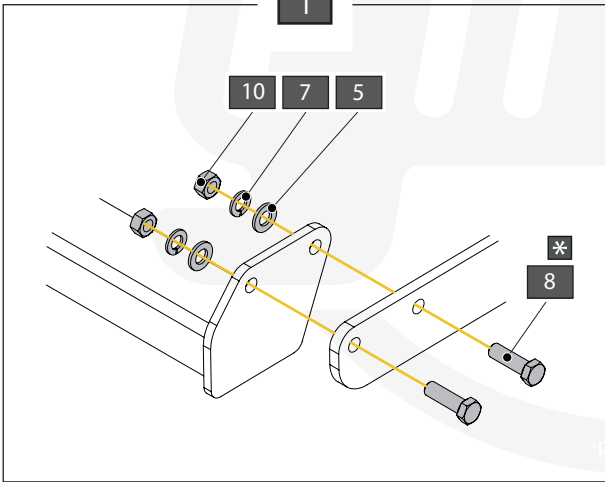

Monday	08:00 - 12:00	12:30 - 16:30
Tuesday	08:00 - 12:00	12:30 - 16:30
Wednesday	08:00 - 12:00	12:30 - 16:30
Thursday	08:00 - 12:00	12:30 - 16:30
Friday	08:00 - 12:00	12:30 - 15:30

Geleverd met - Livré avec - Delivered with Gefiefert mit - Elementos adjuntos-Leveres med		GDW REF. 960.V0810		X1			
			GDW REF. 740.200	X1		↑	
			GDW REF. 912.003	X1		↑	
			GDW REF. 740.112	X1		↑	
			GDW REF. 740.111	X1		↑	
			GDW REF. 740.114	X1		↑	
			GDW REF. 718.15.001	X1		↑	
			GDW REF. SYST60-10	X1		↑	
			DIN931-M12X110-8.8	X3		↑	
			DIN128A-M12	X3		↑	
			DIN125A-M12	X6		↑	
			DIN934-M12	X3		↑	
			GDW REF. P35	X1		↑	
			Ø15,4 X 6,2 X 1,6 (NYLON)	X2		↑	
			DIN933-M6 X 30	X1		↑	
			DIN985-M6	X1		↑	
			GDW REF. 908.094	X1		↑	
			GDW REF. 718.16.003	X1		↑	
			GDW REF. 718.16.002	X1		↑	
			GDW REF. 908.091	X1		↑	
			KABELBINDER 160X2,5	X6			
			BIND. SOK 28	X6			
	GDW REF. 2350T60	X1					
	GDW REF. 2	X1					
	GDW REF. 3	X1					
	GDW REF. 4	X2					
	DIN125-A12-140HV- ELVZ	X4					
	DIN9021-M12-ELVZ	X4					
	DIN128A-M12	X8					
	DIN933-M12X40	X6					
	DIN931-M12X60	X2					
	DIN934-M12	X4					
	DIN933-M10X30	X1					
	DIN6923-M10	X1					
	GDW REF. 900.053	X1					
	GDW REF. 908.091	X1					

2

2,0 Nm

A		X2	Ø15,4 X 6,2 X 1,6 (NYLON)
B		X1	DIN933-M6 X 30
C		X1	DIN985-M6
D		X1	GDW REF. 908.094
E		X1	GDW REF. 718.16.003
F		X1	GDW REF. 718.16.002
G		X1	GDW REF. 908.091

93,0 Nm

A		X1	912.003
B		X3	DIN931-M12X110
C		X6	DIN125A-M12
D		X3	DIN128A-M12
E		X3	DIN934-M12
-S		X1	GDW REF. 900.053