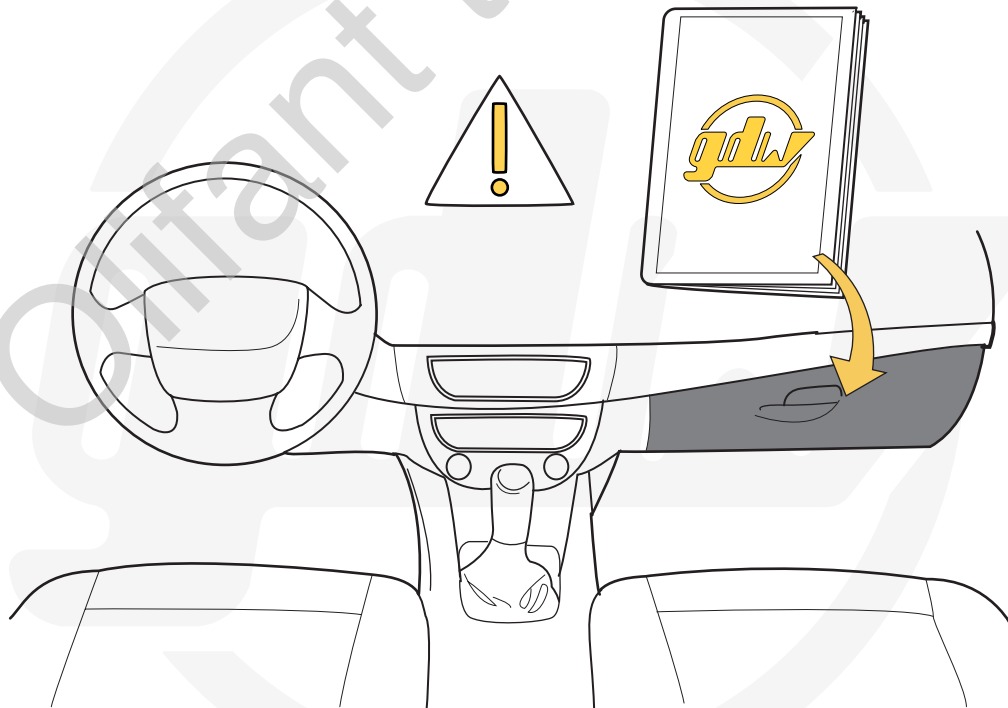

helpdesk@gdwtowbars.com

+32 56 62 77 79

Monday	08:00 - 12:00	12:30 - 16:30
Tuesday	08:00 - 12:00	12:30 - 16:30
Wednesday	08:00 - 12:00	12:30 - 16:30
Thursday	08:00 - 12:00	12:30 - 16:30
Friday	08:00 - 12:00	12:30 - 15:30