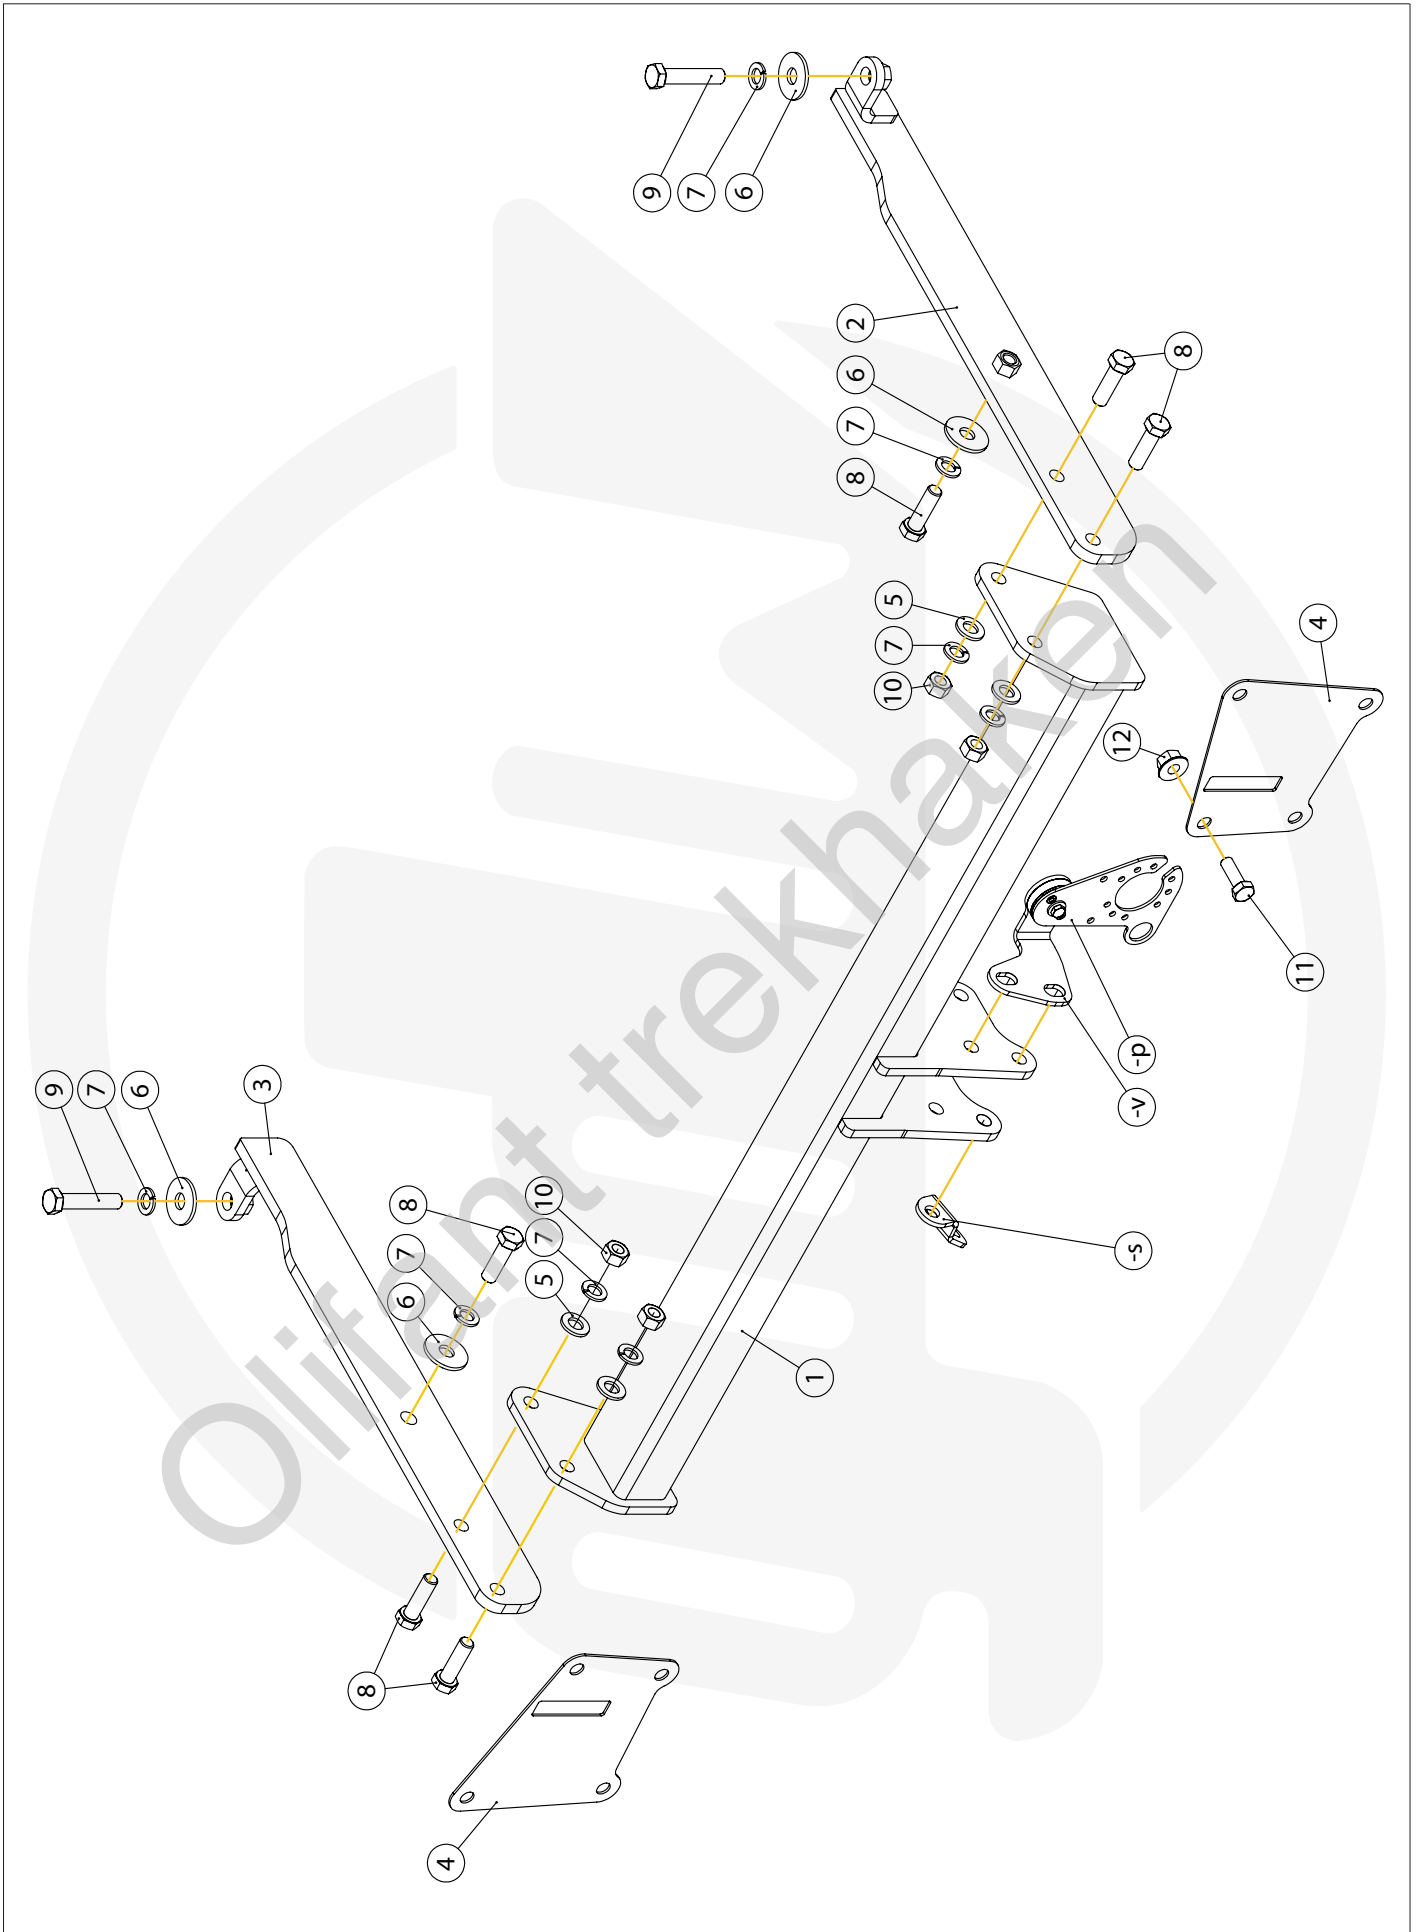

TREKHAKEN • ATTELAGES • ANHÄNGERVORRICHTUNGEN • TOWBARS • ENHANCES • ANHÆNGERTRÆK  
Montagehandleiding | instructions de montage | Einbauanleitung | Mounting instruction  
Instrucciones de montaje | monteringsvejledning

**S =**  ≤ 110 kg  ≤ 2100 kg 

 **See the Certificate Of Conformity (COC) of your vehicle or contact your dealer to verify the max. trailer weight of your car!**

**helpdesk@gdwtowbars.com**

**+32 56 62 77 79**

Monday	08:00 - 12:00	12:30 - 16:30
Tuesday	08:00 - 12:00	12:30 - 16:30
Wednesday	08:00 - 12:00	12:30 - 16:30
Thursday	08:00 - 12:00	12:30 - 16:30
Friday	08:00 - 12:00	12:30 - 15:30

Geleverd met - Livré avec - Delivered with Gefiefert mit - Elementos adjuntos-Leveres med		GDW REF. 960.V0810		X1			
			GDW REF. 740.200	X1		↑	
			GDW REF. 912.003	X1		↑	
			GDW REF. 740.112	X1		↑	
			GDW REF. 740.111	X1		↑	
			GDW REF. 740.114	X1		↑	
			GDW REF. 718.15.001	X1		↑	
			GDW REF. SYST60-10	X1		↑	
			DIN931-M12X110-8.8	X3		↑	
			DIN128A-M12	X3		↑	
			DIN125A-M12	X6		↑	
			DIN934-M12	X3		↑	
			GDW REF. P35	X1		↑	
			Ø15,4 X 6,2 X 1,6 (NYLON)	X2		↑	
			DIN933-M6 X 30	X1		↑	
			DIN985-M6	X1		↑	
			GDW REF. 908.094	X1		↑	
			GDW REF. 718.16.003	X1		↑	
			GDW REF. 718.16.002	X1		↑	
			GDW REF. 908.091	X1		↑	
			KABELBINDER 160X2,5	X6			
			BIND. SOK 28	X6			
	GDW REF. 2350T60	X1					
	GDW REF. 2	X1					
	GDW REF. 3	X1					
	GDW REF. 4	X2					
	DIN125-A12-140HV- ELVZ	X4					
	DIN9021-M12-ELVZ	X4					
	DIN128A-M12	X8					
	DIN933-M12X40	X6					
	DIN931-M12X60	X2					
	DIN934-M12	X4					
	DIN933-M10X30	X1					
	DIN6923-M10	X1					
	GDW REF. 900.053	X1					
	GDW REF. 908.091	X1					

2

2,0 Nm

A		X2	Ø15,4 X 6,2 X 1,6 (NYLON)
B		X1	DIN933-M6 X 30
C		X1	DIN985-M6
D		X1	GDW REF. 908.094
E		X1	GDW REF. 718.16.003
F		X1	GDW REF. 718.16.002
G		X1	GDW REF. 908.091

93,0 Nm

A		X1	912.003
B		X3	DIN931-M12X110
C		X6	DIN125A-M12
D		X3	DIN128A-M12
E		X3	DIN934-M12
-S		X1	GDW REF. 900.053