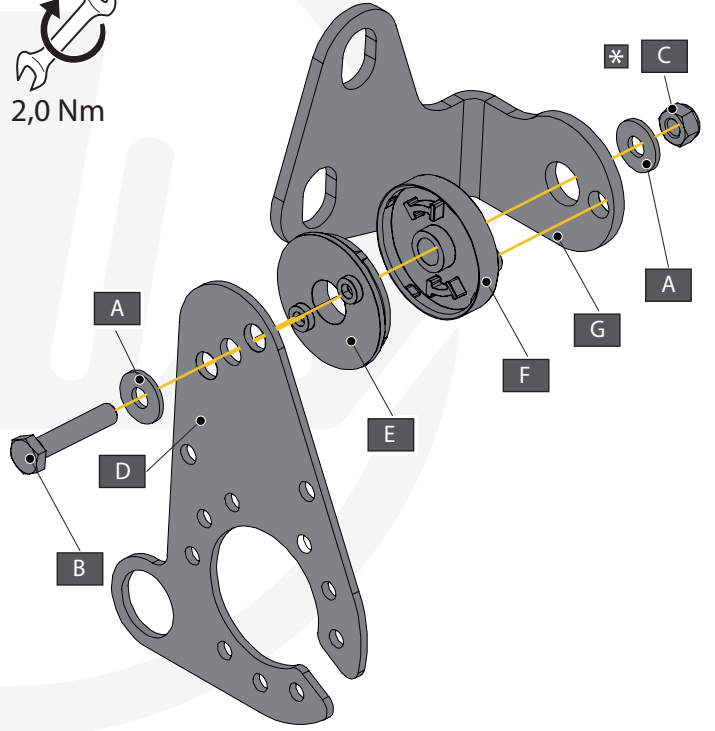

Monday	08:00 - 12:00	12:30 - 16:30
Tuesday	08:00 - 12:00	12:30 - 16:30
Wednesday	08:00 - 12:00	12:30 - 16:30
Thursday	08:00 - 12:00	12:30 - 16:30
Friday	08:00 - 12:00	12:30 - 15:30

Geleverd met - Livré avec - Delivered with Gefiefert mit - Elementos adjuntos-Leveres med		GDW REF. 960.V0810		X1			
			GDW REF. 740.200	X1		↑	
			GDW REF. 912.003	X1		↑	
			GDW REF. 740.112	X1		↑	
			GDW REF. 740.111	X1		↑	
			GDW REF. 740.114	X1		↑	
			GDW REF. 718.15.001	X1		↑	
			GDW REF. SYST60-10	X1		↑	
			DIN931-M12X110-8.8	X3		↑	
			DIN128A-M12	X3		↑	
			DIN125A-M12	X6		↑	
			DIN934-M12	X3		↑	
			GDW REF. P35	X1		↑	
			Ø15,4 X 6,2 X 1,6 (NYLON)	X2		↑	
			DIN933-M6 X 30	X1		↑	
			DIN985-M6	X1		↑	
			GDW REF. 908.094	X1		↑	
			GDW REF. 718.16.003	X1		↑	
			GDW REF. 718.16.002	X1		↑	
			GDW REF. 908.091	X1		↑	
			KABELBINDER 160X2,5	X6			
			BIND. SOK 28	X6			
	GDW REF. 2350T60	X1					
	GDW REF. 2	X1					
	GDW REF. 3	X1					
	GDW REF. 4	X2					
	DIN125-A12-140HV- ELVZ	X4					
	DIN9021-M12-ELVZ	X4					
	DIN128A-M12	X8					
	DIN933-M12X40	X6					
	DIN931-M12X60	X2					
	DIN934-M12	X4					
	DIN933-M10X30	X1					
	DIN6923-M10	X1					
	GDW REF. 900.053	X1					
	GDW REF. 908.091	X1					

1

2

3

4

7

8

93,0 Nm

1

2

2,0 Nm

A		X2	Ø15,4 X 6,2 X 1,6 (NYLON)
B		X1	DIN933-M6 X 30
C		X1	DIN985-M6
D		X1	GDW REF. 908.094
E		X1	GDW REF. 718.16.003
F		X1	GDW REF. 718.16.002
G		X1	GDW REF. 908.091

93,0 Nm

A		X1	912.003
B		X3	DIN931-M12X110
C		X6	DIN125A-M12
D		X3	DIN128A-M12
E		X3	DIN934-M12
-S		X1	GDW REF. 900.053