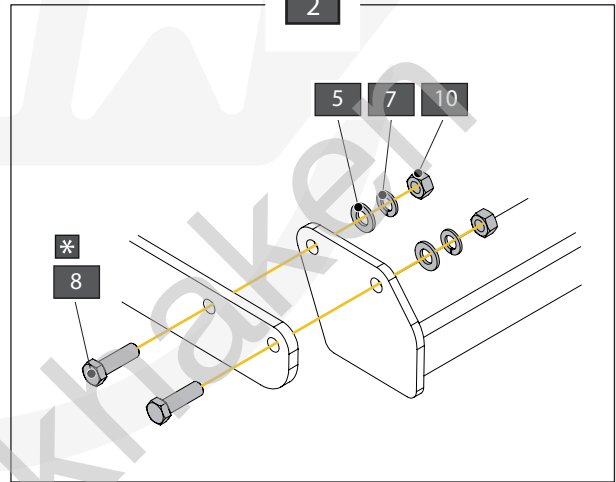

Monday	08:00 - 12:00	12:30 - 16:30
Tuesday	08:00 - 12:00	12:30 - 16:30
Wednesday	08:00 - 12:00	12:30 - 16:30
Thursday	08:00 - 12:00	12:30 - 16:30
Friday	08:00 - 12:00	12:30 - 15:30

Geleverd met - Livré avec - Delivered with Gefiefert mit - Elementos adjuntos-Leveres med		GDW REF. 960.V0810		X1			
			GDW REF. 740.200	X1		↑	
			GDW REF. 912.003	X1		↑	
			GDW REF. 740.112	X1		↑	
			GDW REF. 740.111	X1		↑	
			GDW REF. 740.114	X1		↑	
			GDW REF. 718.15.001	X1		↑	
			GDW REF. SYST60-10	X1		↑	
			DIN931-M12X110-8.8	X3		↑	
			DIN128A-M12	X3		↑	
			DIN125A-M12	X6		↑	
			DIN934-M12	X3		↑	
			GDW REF. P35	X1		↑	
			Ø15,4 X 6,2 X 1,6 (NYLON)	X2		↑	
			DIN933-M6 X 30	X1		↑	
			DIN985-M6	X1		↑	
			GDW REF. 908.094	X1		↑	
			GDW REF. 718.16.003	X1		↑	
			GDW REF. 718.16.002	X1		↑	
			GDW REF. 908.091	X1		↑	
			KABELBINDER 160X2,5	X6			
			BIND. SOK 28	X6			
	GDW REF. 2350T60	X1					
	GDW REF. 2	X1					
	GDW REF. 3	X1					
	GDW REF. 4	X2					
	DIN125-A12-140HV- ELVZ	X4					
	DIN9021-M12-ELVZ	X4					
	DIN128A-M12	X8					
	DIN933-M12X40	X6					
	DIN931-M12X60	X2					
	DIN934-M12	X4					
	DIN933-M10X30	X1					
	DIN6923-M10	X1					
	GDW REF. 900.053	X1					
	GDW REF. 908.091	X1					

2

2,0 Nm

A		X2	Ø15,4 X 6,2 X 1,6 (NYLON)
B		X1	DIN933-M6 X 30
C		X1	DIN985-M6
D		X1	GDW REF. 908.094
E		X1	GDW REF. 718.16.003
F		X1	GDW REF. 718.16.002
G		X1	GDW REF. 908.091

93,0 Nm

A		X1	912.003
B		X3	DIN931-M12X110
C		X6	DIN125A-M12
D		X3	DIN128A-M12
E		X3	DIN934-M12
-S		X1	GDW REF. 900.053