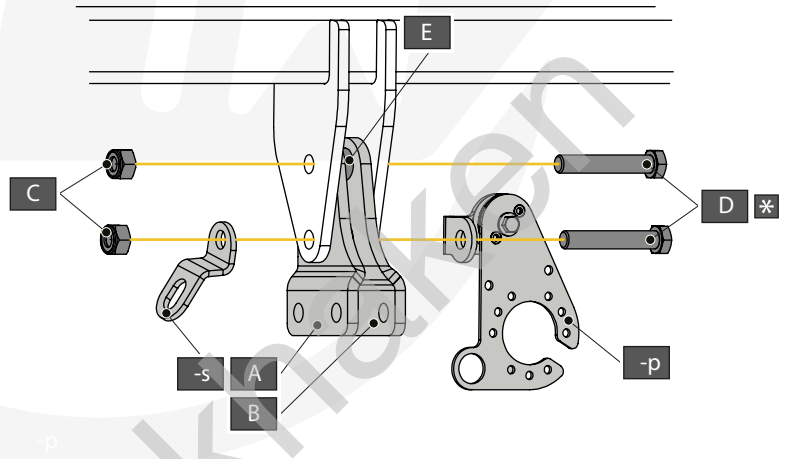

1		X1	GDW REF. 2349				
2		X1	GDW REF. 2				
3		X1	GDW REF. 3				
4		X2	GDW REF. 4				
5		X4	DIN125-A12-14OHV-ELVZ				
6		X4	DIN9021-M12-ELVZ				
7		X8	DIN128A-M12				
8		X6	DIN933-M12X40				
9		X2	DIN931-M12X60				
10		X4	DIN934-M12				
11		X1	DIN933-M10X30				
12		X1	DIN6923-M10				
-S		X1	GDW REF. 900.053				
-V		X1	GDW REF. 908.098				
		X1	GDW REF. P42				
		X1	DIN985-M6				
		X2	6,2 X 15,4 X 1,6 (NYLON)				
		X1	GDW REF. 718.16.002				
		X1	GDW REF. 718.16.003				
		X1	GDW REF. 908.094				
		X1	DIN933-M6 X 30				
		X1	GDW REF. 908.098				
		X6	KABELBINDER 160X2,5				
		X6	BIND. SOK 28				
				Geleverd met - Livré avec - Delivered with Gefiefert mit - Elementos adjuntos - Leverages med - Forniti insieme			
		X1	944.H031				
		X4	DIN931-M12 X 70				
		X4	DIN985-M12				
		X2	GDW REF. 900.011 Ø 21,3 X 11,7				
		X1	GDW REF. 900.025				
		X1	GDW REF. 900.026				

A		X1	GDW REF. 908.098
B		X1	DIN985-M6
C		X2	6,2 X 15,4 X 1,6 (NYLON)
D		X1	GDW REF. 718.16.002
E		X1	GDW REF. 718.16.003
F		X1	GDW REF. 908.094
G		X1	DIN933-M6 X 30

93,0 Nm

A		X1	GDW REF. 900.025
B		X1	GDW REF. 900.026
C		X2	DIN985-M12
D		X2	DIN931-M12 X 70
E		X2	GDW REF. 900.011