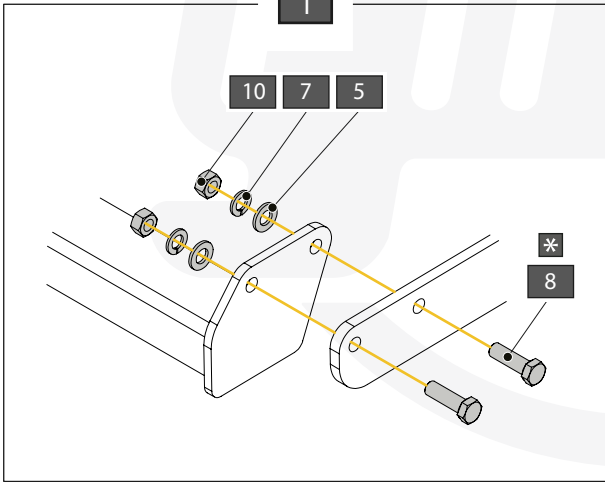

93,0 Nm

1

2

2,0 Nm

A		X1	GDW REF. 908.098
B		X1	DIN985-M6
C		X2	6,2 X 15,4 X 1,6 (NYLON)
D		X1	GDW REF. 718.16.002
E		X1	GDW REF. 718.16.003
F		X1	GDW REF. 908.094
G		X1	DIN933-M6 X 30