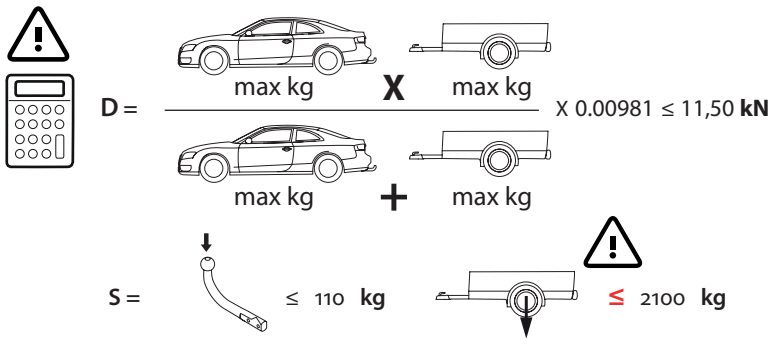

Audi A7 Sportback 10/'17-

✓ STANDARD

✗ RS

MADE BY 	D 11,50	F	E6
BELGIUM	S 110	EC-N° 55R-01 1484	
REF N° 2349		SERIAL N° XXXX	
DESCRIPTION Audi A7 Sportback 10/'18-			

! See the Certificate Of Conformity (COC) of your vehicle or contact your dealer to verify the max. trailer weight of your car!