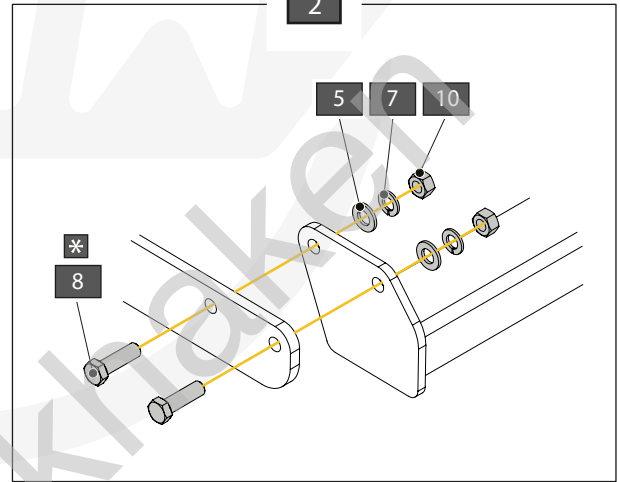

93,0 Nm

1

2

2,0 Nm

A		X1	GDW REF. 908.098
B		X1	DIN985-M6
C		X2	6,2 X 15,4 X 1,6 (NYLON)
D		X1	GDW REF. 718.16.002
E		X1	GDW REF. 718.16.003
F		X1	GDW REF. 908.094
G		X1	DIN933-M6 X 30