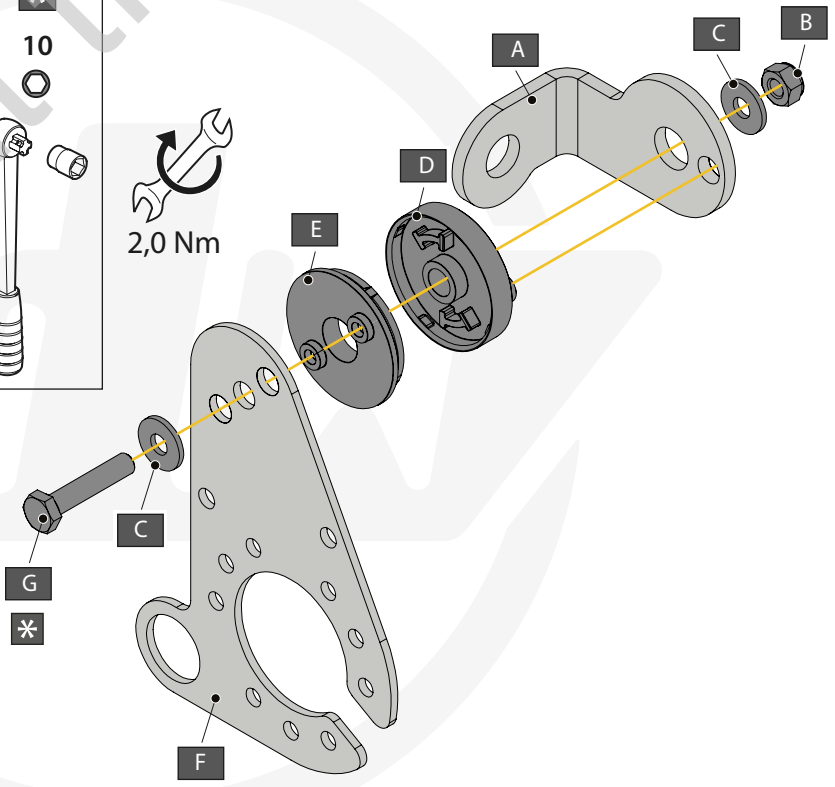

1		X1	GDW REF. 2349				
2		X1	GDW REF. 2				
3		X1	GDW REF. 3				
4		X2	GDW REF. 4				
5		X4	DIN125-A12-14OHV-ELVZ				
6		X4	DIN9021-M12-ELVZ				
7		X8	DIN128A-M12				
8		X6	DIN933-M12X40				
9		X2	DIN931-M12X60				
10		X4	DIN934-M12				
11		X1	DIN933-M10X30				
12		X1	DIN6923-M10				
-S		X1	GDW REF. 900.053				
-V		X1	GDW REF. 908.098				
		X1	GDW REF. P42				
		X1	DIN985-M6				
		X2	6,2 X 15,4 X 1,6 (NYLON)				
		X1	GDW REF. 718.16.002				
		X1	GDW REF. 718.16.003				
		X1	GDW REF. 908.094				
		X1	DIN933-M6 X 30				
		X1	GDW REF. 908.098				
		X6	KABELBINDER 160X2,5				
		X6	BIND. SOK 28				
				Geleverd met - Livré avec - Delivered with Gefiefert mit - Elementos adjuntos - Leverages med - Forniti insieme			
		X1	944.H031				
		X4	DIN931-M12 X 70				
		X4	DIN985-M12				
		X2	GDW REF. 900.011 Ø 21,3 X 11,7				
		X1	GDW REF. 900.025				
		X1	GDW REF. 900.026				

3

4

7

8

93,0 Nm

1

2

2,0 Nm

A		X1	GDW REF. 908.098
B		X1	DIN985-M6
C		X2	6,2 X 15,4 X 1,6 (NYLON)
D		X1	GDW REF. 718.16.002
E		X1	GDW REF. 718.16.003
F		X1	GDW REF. 908.094
G		X1	DIN933-M6 X 30

93,0 Nm

A		X1	GDW REF. 900.025
B		X1	GDW REF. 900.026
C		X2	DIN985-M12
D		X2	DIN931-M12 X 70
E		X2	GDW REF. 900.011