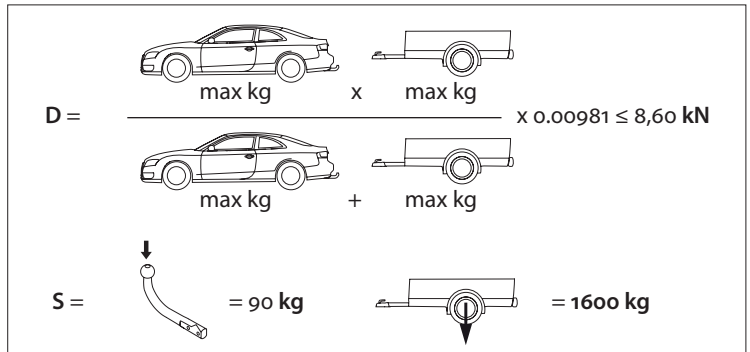

MADE BY	D 8,60	F	E6
		EC APPROVAL N°	
BELGIUM	S 90	55R-01 1482	
REF N°	SERIE N°		
2331T60			
OMSCHRIJVING			
Kia Ceed 05/'18-			

1		X1	GDW REF. 2331T60
2		X1	GDW REF. 2
3		X1	GDW REF. 3
4		X8	DIN933-M12 X 40
5		X4	DIN934-M12
6		X4	DIN125-A12-140HV-ELVZ
7		X8	DIN128A-M12
8		X4	DIN9021-M12-ELVZ
-V		X1	GDW REF. 908.098
-S		X1	GDW REF. 900.053