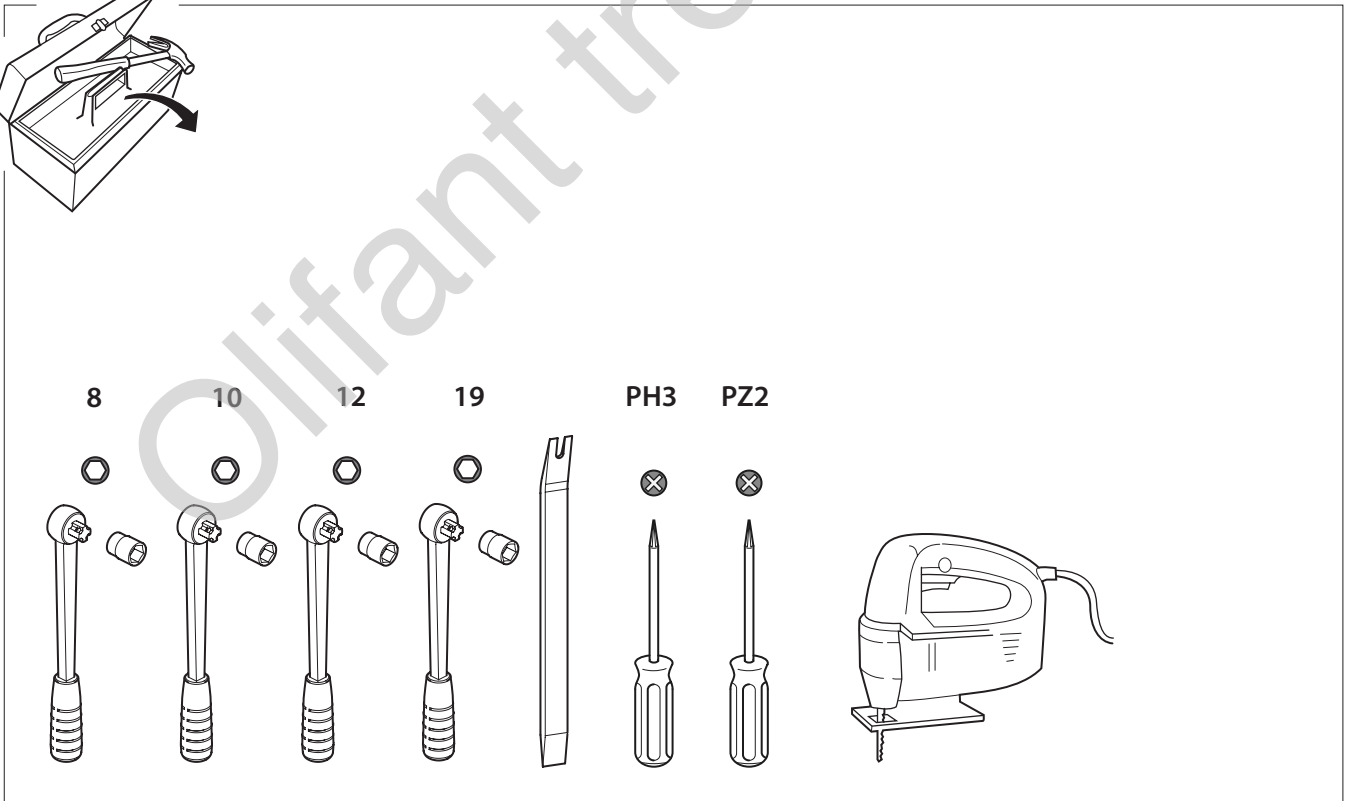

MADE BY	D 8,60	F	E6
		EC APPROVAL N°	
BELGIUM	S 90	55R-01 1482	
REF N°	SERIE N°		
2331T60			
OMSCHRIJVING			
Kia Ceed 05/'18-			

1		X1	GDW REF. 2331T60
2		X1	GDW REF. 2
3		X1	GDW REF. 3
4		X8	DIN933-M12 X 40
5		X4	DIN934-M12
6		X4	DIN125-A12-140HV-ELVZ
7		X8	DIN128A-M12
8		X4	DIN9021-M12-ELVZ
-V		X1	GDW REF. 908.098
-S		X1	GDW REF. 900.053