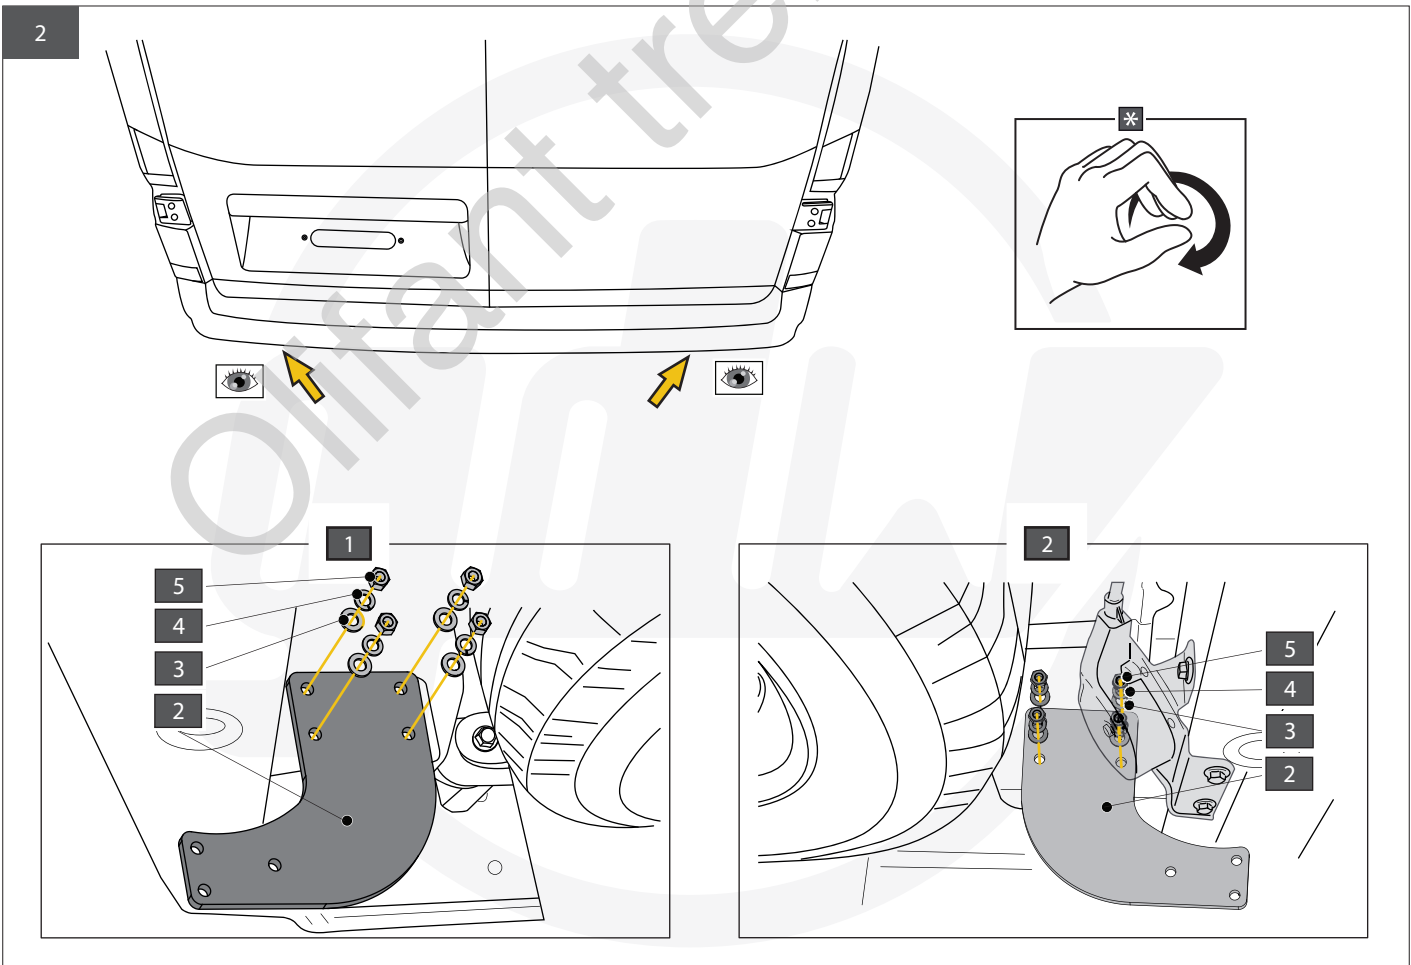

1		X1	GDW REF. 2319
2		X2	GDW REF. 2
3		X14	DIN125-A12-140HV- ELVZ
4		X15	DIN128A-M12
5		X15	DIN934-M12
6		X8	DIN931-M12X110
7		X7	DIN933-M12X40
8		X8	DIN9021-M12-ELVZ
-P		X1	GDW REF. P29

	X1	740.010	Geleverd met - Livré avec - Delivered with Geliefert mit - Elementos adjuntos - Levers med - Forniti insieme
	X4	DIN128A-M10	
	X4	DIN931-M10 X 45_10.9	
	X4	DIN934-M10_10.9