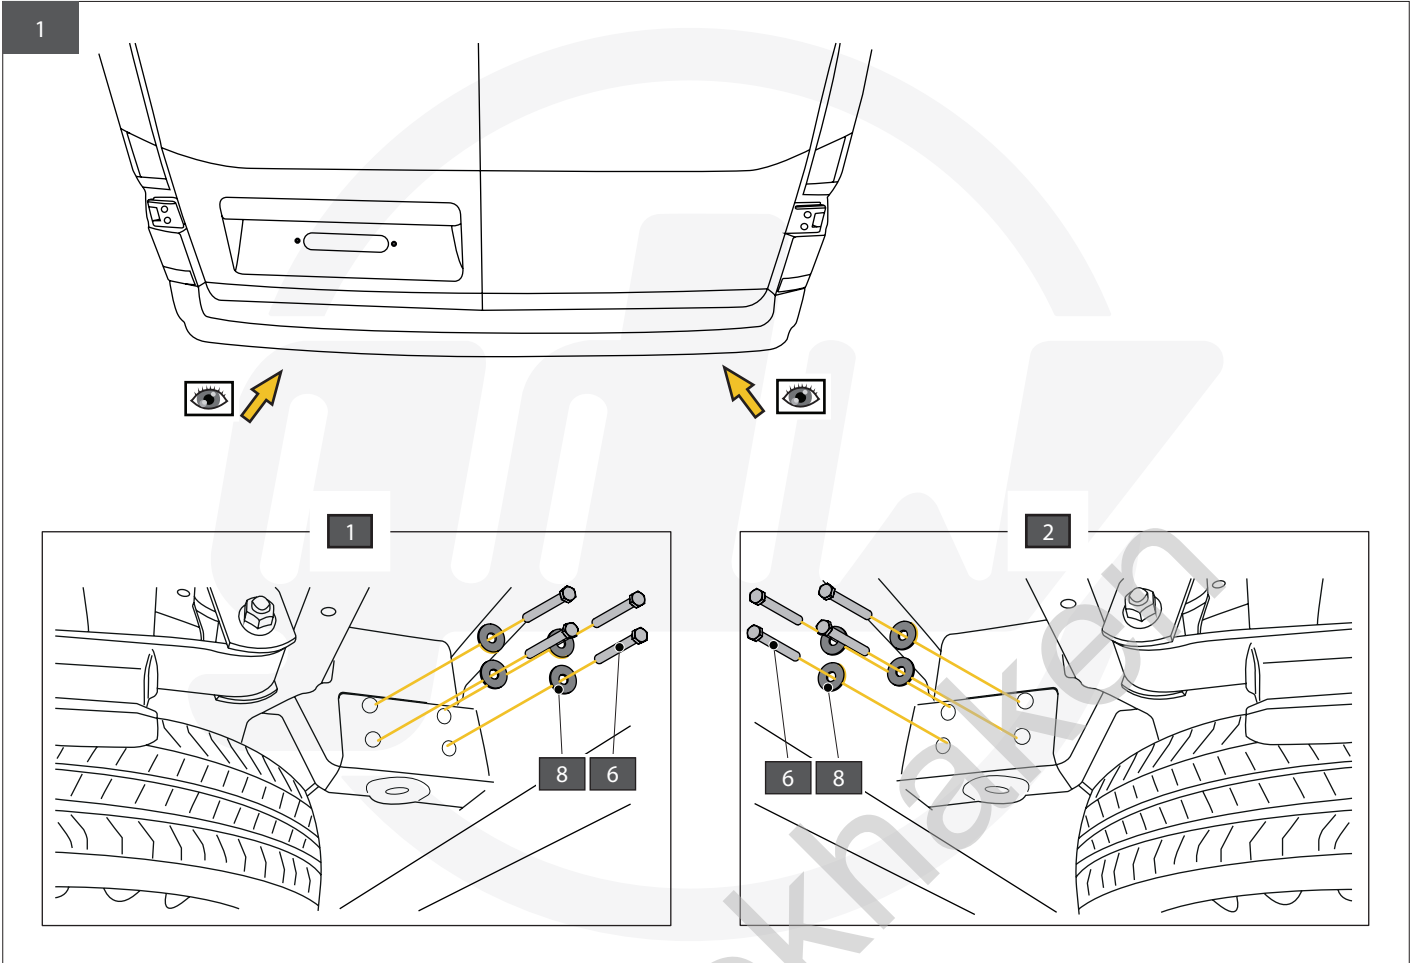

1		X1	GDW REF. 2319
2		X2	GDW REF. 2
3		X14	DIN125-A12-140HV- ELVZ
4		X15	DIN128A-M12
5		X15	DIN934-M12
6		X8	DIN931-M12X110
7		X7	DIN933-M12X40
8		X8	DIN9021-M12-ELVZ
-P		X1	GDW REF. P29

	X1	740.010	Geleverd met - Livré avec - Delivered with Geliefert mit - Elementos adjuntos - Levers med - Forniti insieme
	X4	DIN128A-M10	
	X4	DIN931-M10 X 45_10.9	
	X4	DIN934-M10_10.9