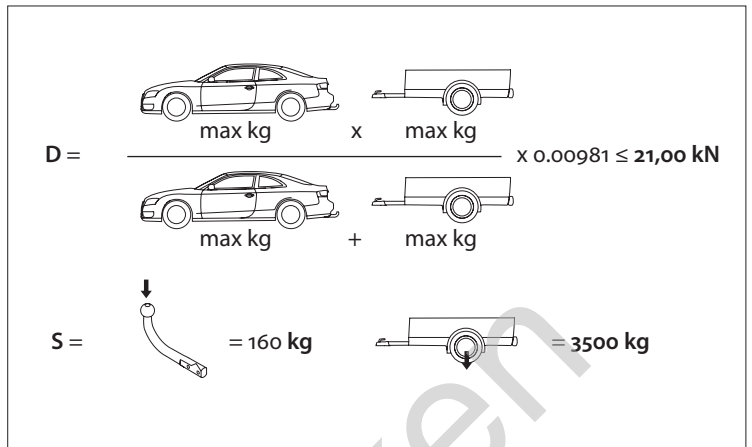

REVISIENUMMER 000 | N° REVISION 000

20•02•2019

2319

See the Certificate Of Conformity (COC) of your vehicle or contact your dealer to verify the max. trailer weight of your car!

MADE BY 	D 21,00	F	E6
BELGIUM	S 160	55R-011493	
REF N°	SERIE N°		
2319			
OMSCHRIJVING			
Volkswagen Crafter (SY,SX)05/'17-/ MAN TGE (UY)03/'17-			