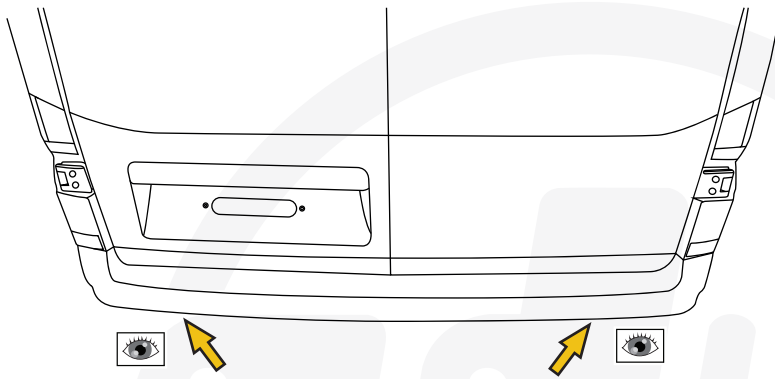

5

1

2

6

-P		X1	GDW REF. P29
4		X1	DIN933-M12X40
5		X1	DIN128A-M12
6		X1	DIN934-M12