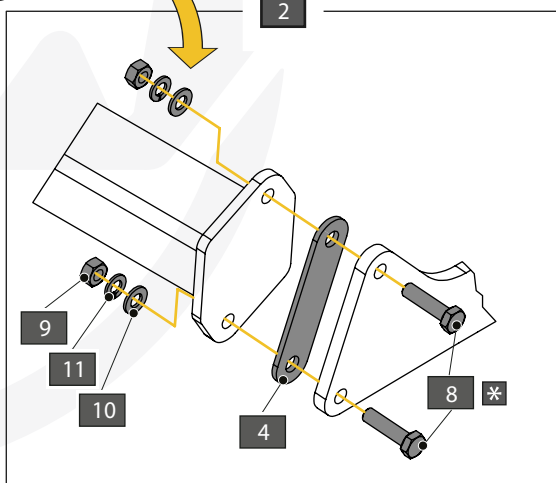

### VEHICLE WITH SENSOR(S)

15

16

A		X2	Ø15,4 X 6,2 X 1,6 (NYLON)
B		X1	DIN933-M6 X 30
C		X1	DIN985-M6
D		X1	GDW REF. 908.094
E		X1	GDW REF. 718.16.003
F		X1	GDW REF. 718.16.002
G		X1	GDW REF. 908.091

**\* 10**

**2,0 Nm**

A		X1	912.003
B		X3	DIN931-M12X110
C		X6	DIN125A-M12
D		X3	DIN128A-M12
E		X3	DIN934-M12

**\* 19**

**93,0 Nm**

helpdesk@gdwtowbars.com

Monday	08:00 - 12:00	12:30 - 16:30
Tuesday	08:00 - 12:00	12:30 - 16:30
Wednesday	08:00 - 12:00	12:30 - 16:30
Thursday	08:00 - 12:00	12:30 - 16:30
Friday	08:00 - 12:00	12:30 - 15:30