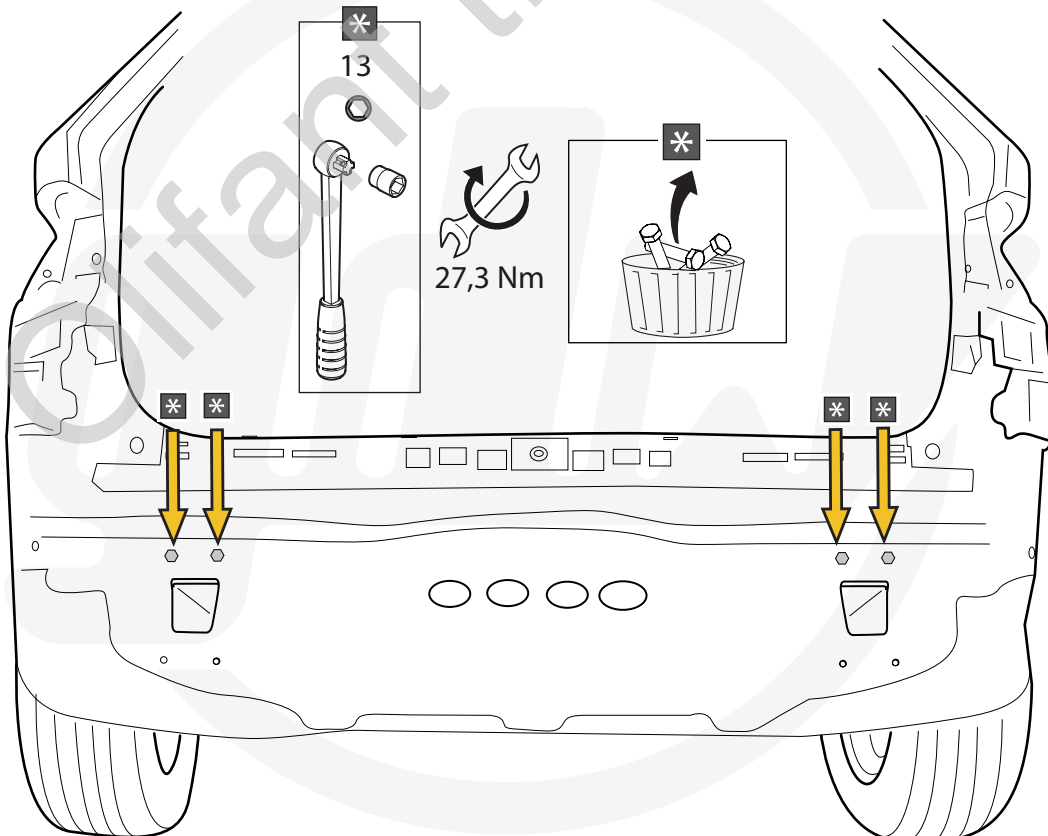

### VEHICLE WITH SENSOR(S)

15

16

A		X2	Ø15,4 X 6,2 X 1,6 (NYLON)
B		X1	DIN933-M6 X 30
C		X1	DIN985-M6
D		X1	GDW REF. 908.094
E		X1	GDW REF. 718.16.003
F		X1	GDW REF. 718.16.002
G		X1	GDW REF. 908.091

**\* 10**