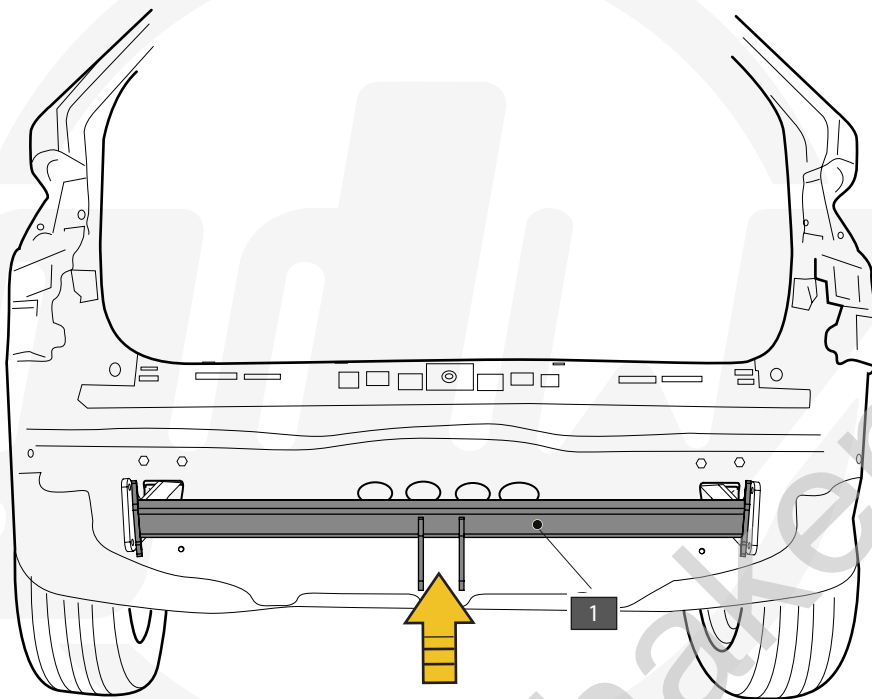

### VEHICLE WITH SENSOR(S)

15

16

A		X2	Ø15,4 X 6,2 X 1,6 (NYLON)
B		X1	DIN933-M6 X 30
C		X1	DIN985-M6
D		X1	GDW REF. 908.094
E		X1	GDW REF. 718.16.003
F		X1	GDW REF. 718.16.002
G		X1	GDW REF. 908.091

**\* 10**