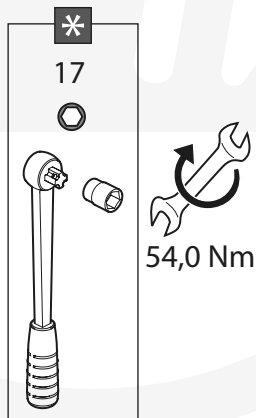

### VEHICLE WITH SENSOR(S)

15

16

A		X2	Ø15,4 X 6,2 X 1,6 (NYLON)
B		X1	DIN933-M6 X 30
C		X1	DIN985-M6
D		X1	GDW REF. 908.094
E		X1	GDW REF. 718.16.003
F		X1	GDW REF. 718.16.002
G		X1	GDW REF. 908.091

**\* 10**

**2,0 Nm**

A		X1	912.003
B		X3	DIN931-M12X110
C		X6	DIN125A-M12
D		X3	DIN128A-M12
E		X3	DIN934-M12

**\* 19**

**93,0 Nm**

helpdesk@gdwtowbars.com

Monday	08:00 - 12:00	12:30 - 16:30
Tuesday	08:00 - 12:00	12:30 - 16:30
Wednesday	08:00 - 12:00	12:30 - 16:30
Thursday	08:00 - 12:00	12:30 - 16:30
Friday	08:00 - 12:00	12:30 - 15:30