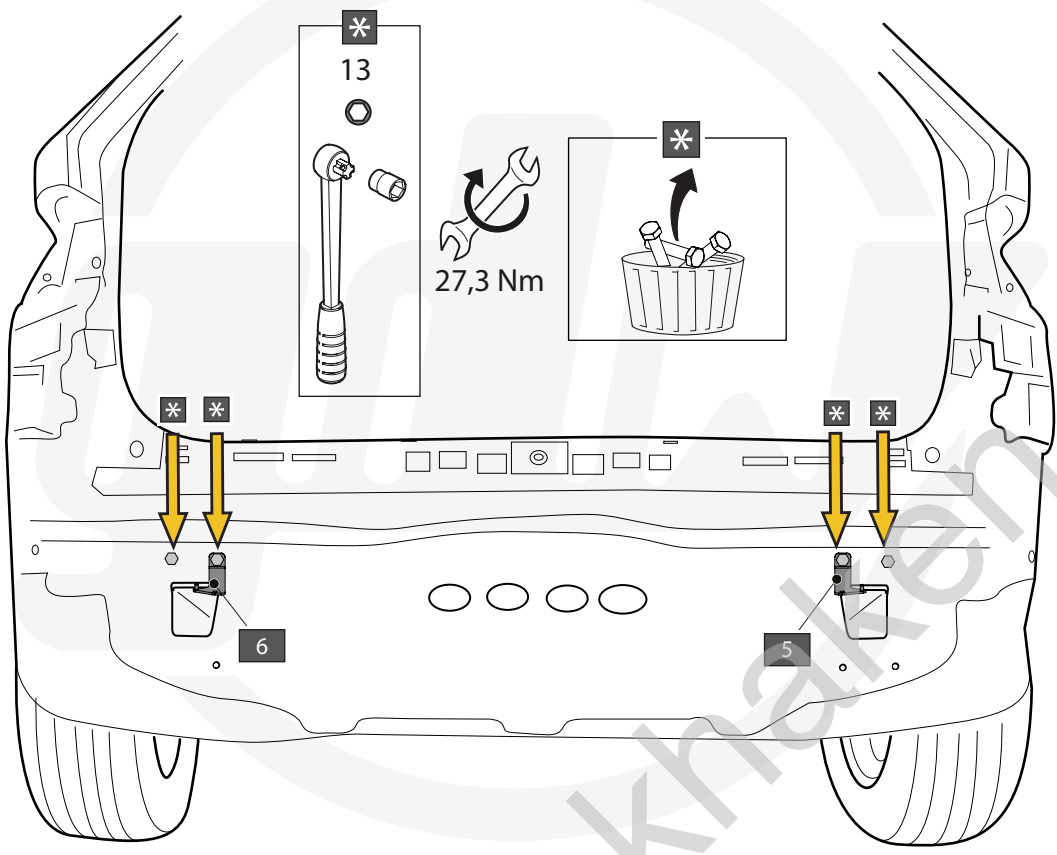

### VEHICLE WITH SENSOR(S)

15

16

A		X2	Ø15,4 X 6,2 X 1,6 (NYLON)
B		X1	DIN933-M6 X 30
C		X1	DIN985-M6
D		X1	GDW REF. 908.094
E		X1	GDW REF. 718.16.003
F		X1	GDW REF. 718.16.002
G		X1	GDW REF. 908.091

**\* 10**