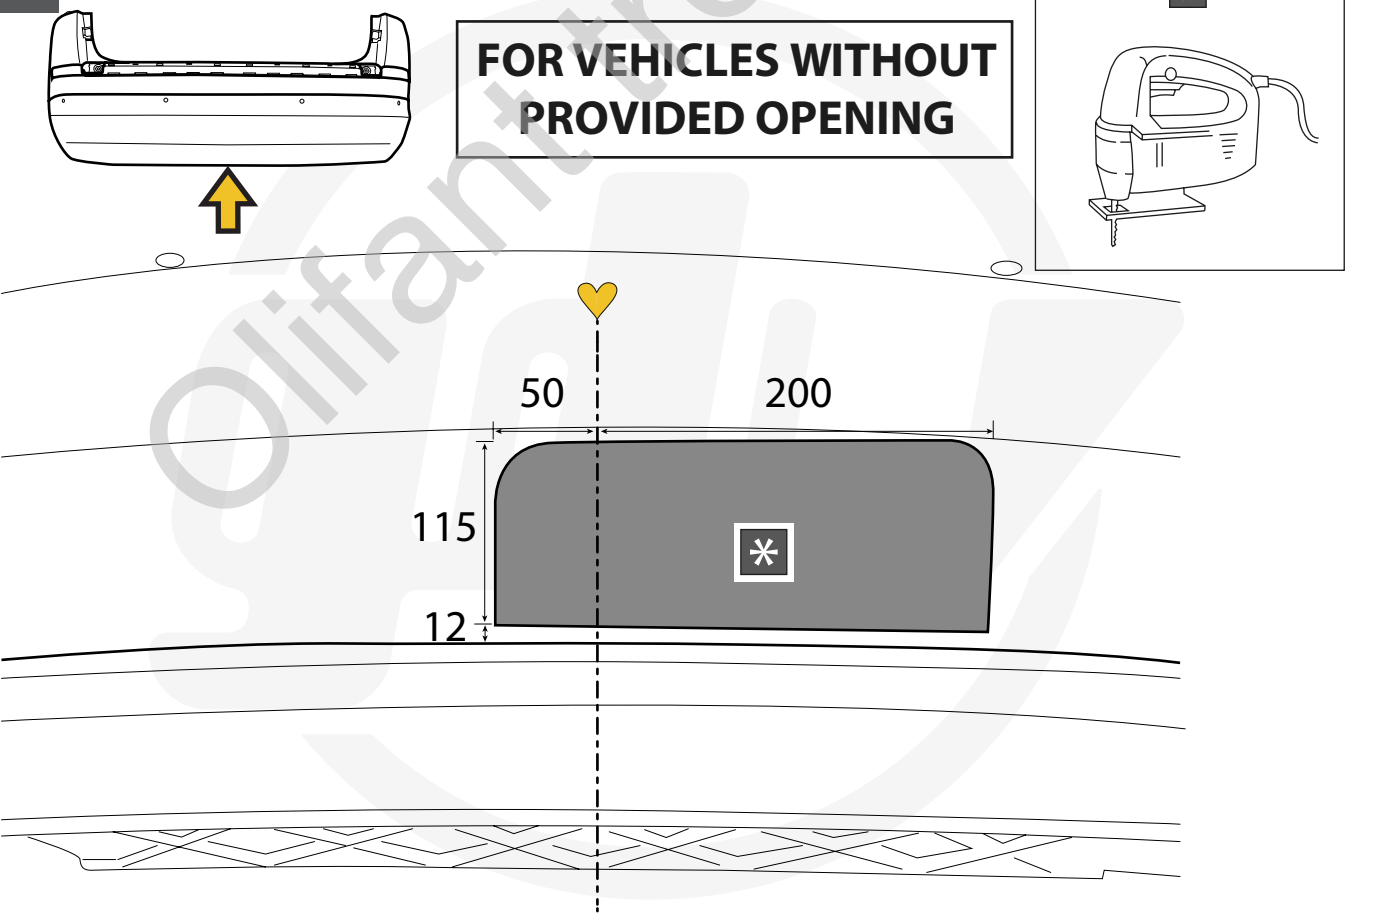

### VEHICLE WITH SENSOR(S)

15

16

A		X2	Ø15,4 X 6,2 X 1,6 (NYLON)
B		X1	DIN933-M6 X 30
C		X1	DIN985-M6
D		X1	GDW REF. 908.094
E		X1	GDW REF. 718.16.003
F		X1	GDW REF. 718.16.002
G		X1	GDW REF. 908.091

**\* 10**

**2,0 Nm**

A		X1	912.003
B		X3	DIN931-M12X110
C		X6	DIN125A-M12
D		X3	DIN128A-M12
E		X3	DIN934-M12

**\* 19**

**93,0 Nm**

helpdesk@gdwtowbars.com

Monday	08:00 - 12:00	12:30 - 16:30
Tuesday	08:00 - 12:00	12:30 - 16:30
Wednesday	08:00 - 12:00	12:30 - 16:30
Thursday	08:00 - 12:00	12:30 - 16:30
Friday	08:00 - 12:00	12:30 - 15:30