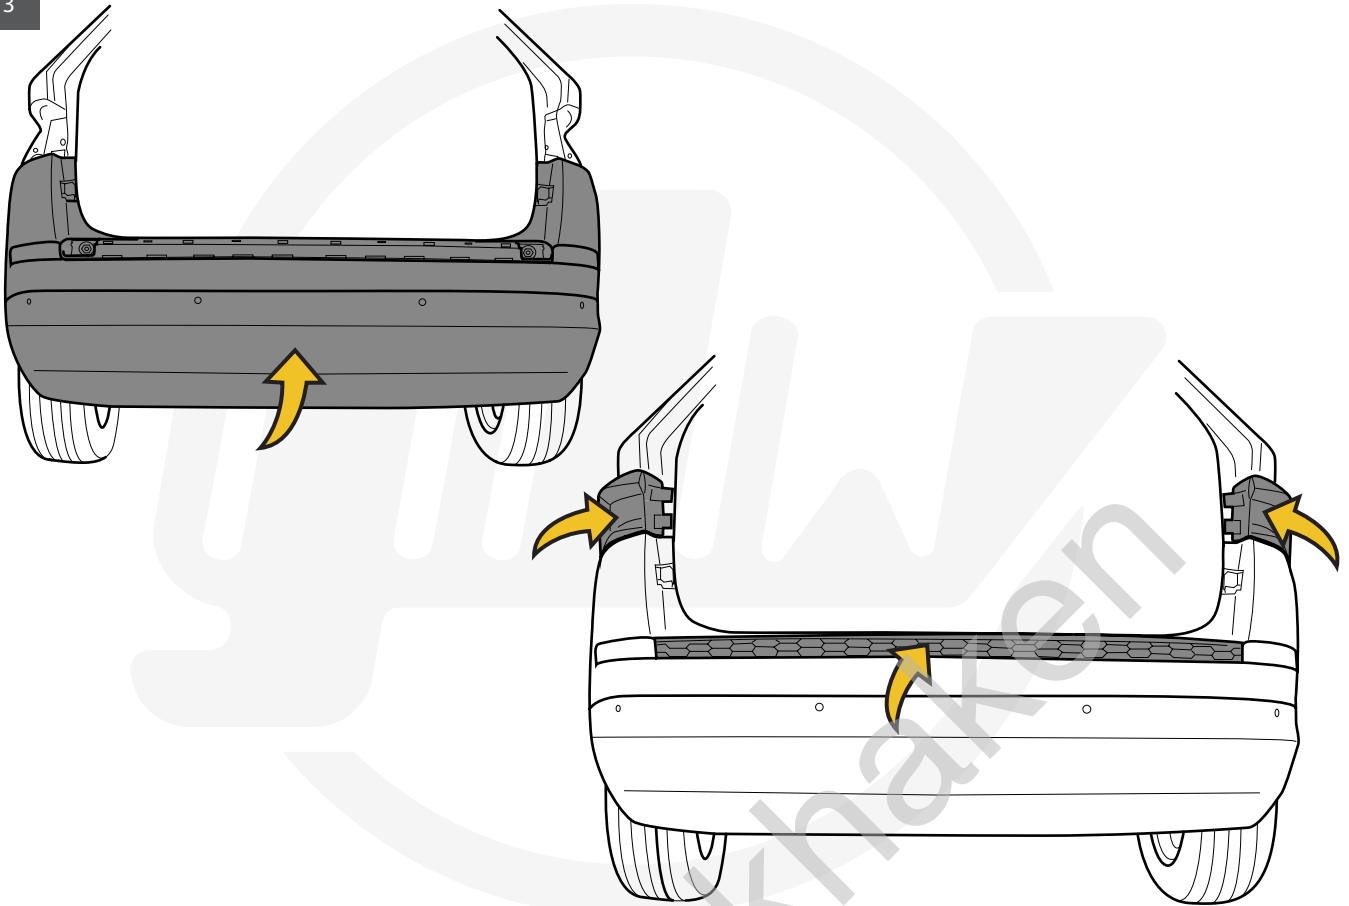

**2,0 Nm**

A		X1	912.003
B		X3	DIN931-M12X110
C		X6	DIN125A-M12
D		X3	DIN128A-M12
E		X3	DIN934-M12

**\* 19**

**93,0 Nm**

helpdesk@gdwtowbars.com

Monday	08:00 - 12:00	12:30 - 16:30
Tuesday	08:00 - 12:00	12:30 - 16:30
Wednesday	08:00 - 12:00	12:30 - 16:30
Thursday	08:00 - 12:00	12:30 - 16:30
Friday	08:00 - 12:00	12:30 - 15:30