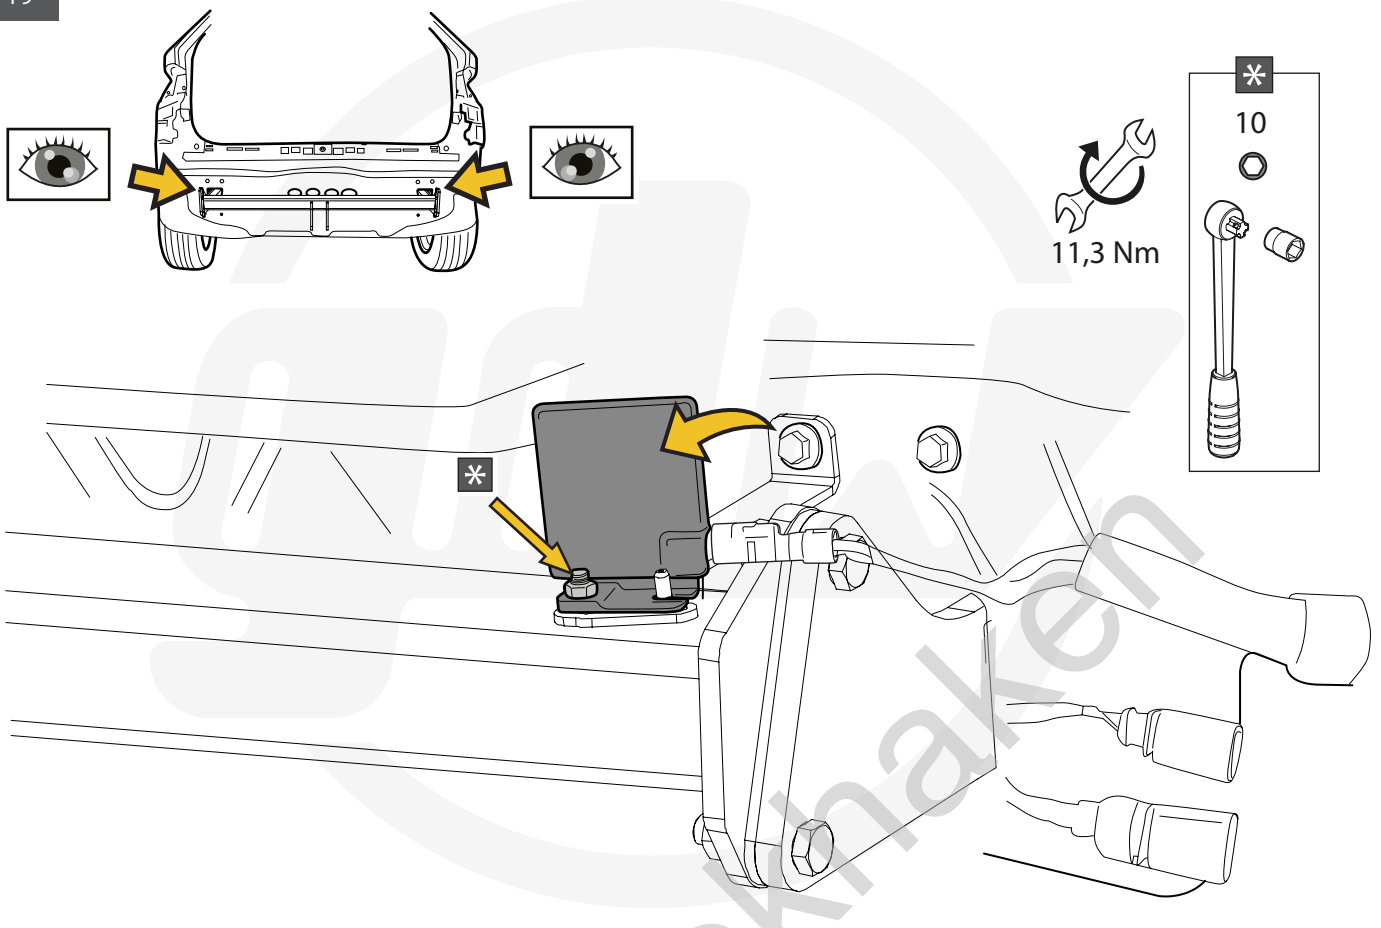

### VEHICLE WITH SENSOR(S)

15

16

A		X2	Ø15,4 X 6,2 X 1,6 (NYLON)
B		X1	DIN933-M6 X 30
C		X1	DIN985-M6
D		X1	GDW REF. 908.094
E		X1	GDW REF. 718.16.003
F		X1	GDW REF. 718.16.002
G		X1	GDW REF. 908.091

**\* 10**