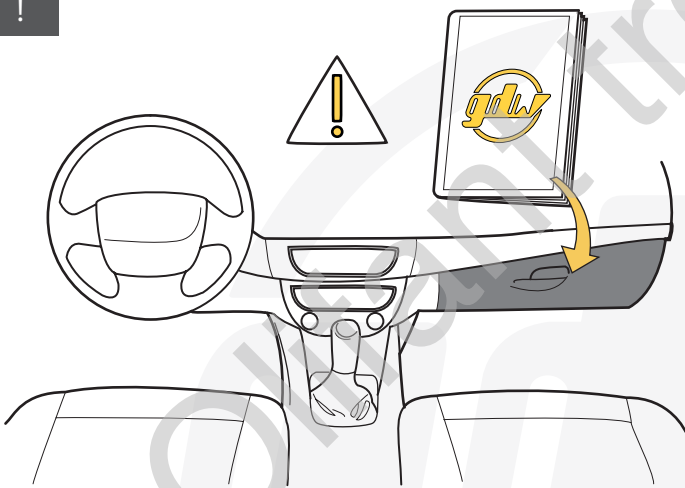

**2,0 Nm**

A		X1	912.003
B		X3	DIN931-M12X110
C		X6	DIN125A-M12
D		X3	DIN128A-M12
E		X3	DIN934-M12

**\* 19**

**93,0 Nm**

helpdesk@gdwtowbars.com

Monday	08:00 - 12:00	12:30 - 16:30
Tuesday	08:00 - 12:00	12:30 - 16:30
Wednesday	08:00 - 12:00	12:30 - 16:30
Thursday	08:00 - 12:00	12:30 - 16:30
Friday	08:00 - 12:00	12:30 - 15:30