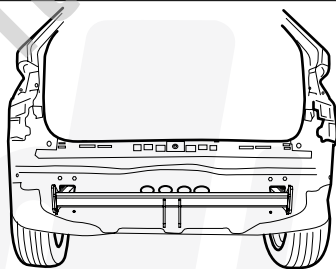

### VEHICLE WITH SENSOR(S)

15

16

A		X2	Ø15,4 X 6,2 X 1,6 (NYLON)
B		X1	DIN933-M6 X 30
C		X1	DIN985-M6
D		X1	GDW REF. 908.094
E		X1	GDW REF. 718.16.003
F		X1	GDW REF. 718.16.002
G		X1	GDW REF. 908.091

**\* 10**