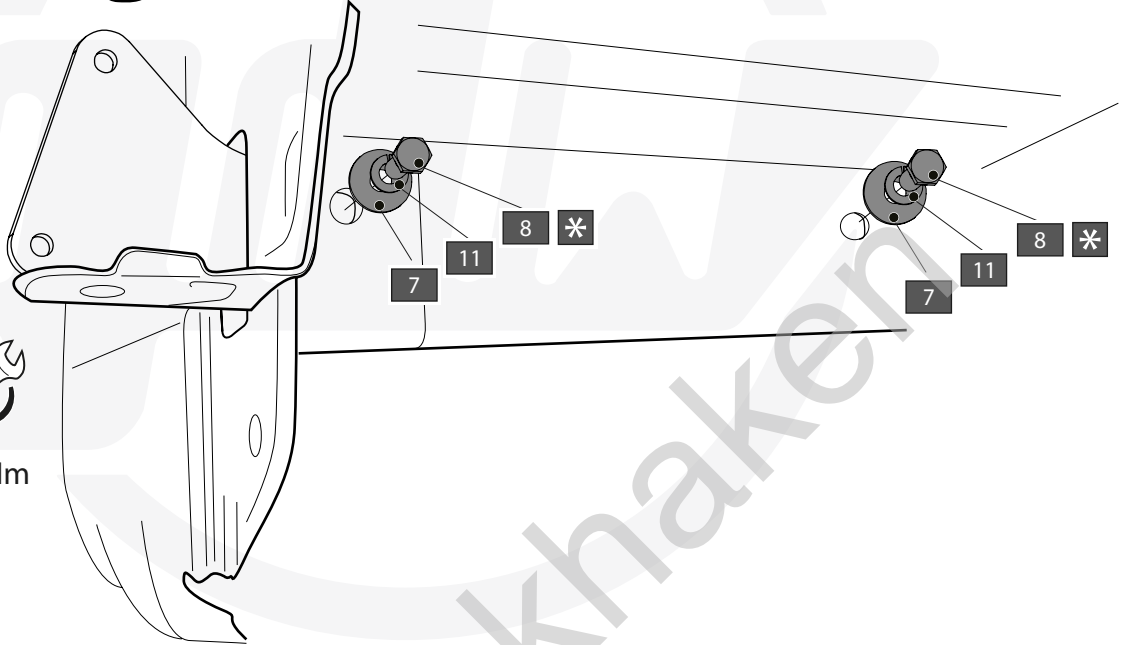

### VEHICLE WITH SENSOR(S)

15

16

A		X2	Ø15,4 X 6,2 X 1,6 (NYLON)
B		X1	DIN933-M6 X 30
C		X1	DIN985-M6
D		X1	GDW REF. 908.094
E		X1	GDW REF. 718.16.003
F		X1	GDW REF. 718.16.002
G		X1	GDW REF. 908.091

**\* 10**