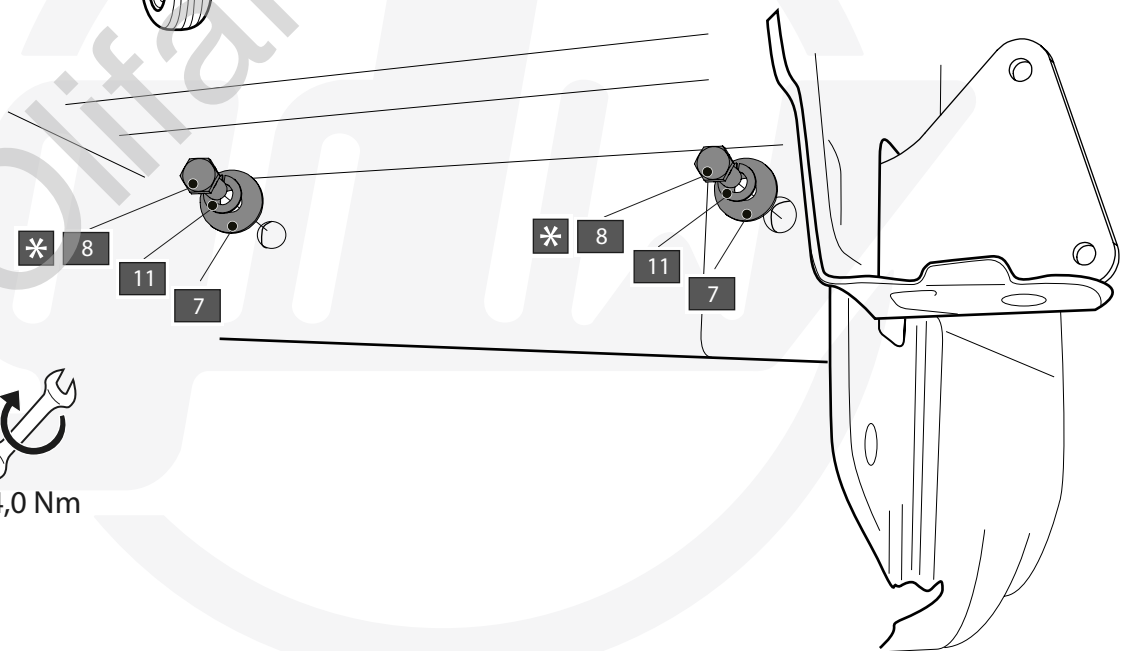

### VEHICLE WITH SENSOR(S)

15

16

A		X2	Ø15,4 X 6,2 X 1,6 (NYLON)
B		X1	DIN933-M6 X 30
C		X1	DIN985-M6
D		X1	GDW REF. 908.094
E		X1	GDW REF. 718.16.003
F		X1	GDW REF. 718.16.002
G		X1	GDW REF. 908.091

**\* 10**