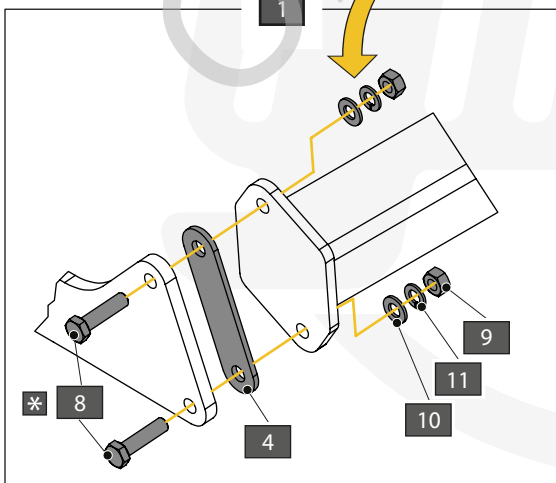

### VEHICLE WITH SENSOR(S)

15

16

A		X2	Ø15,4 X 6,2 X 1,6 (NYLON)
B		X1	DIN933-M6 X 30
C		X1	DIN985-M6
D		X1	GDW REF. 908.094
E		X1	GDW REF. 718.16.003
F		X1	GDW REF. 718.16.002
G		X1	GDW REF. 908.091

**\* 10**

**2,0 Nm**

A		X1	912.003
B		X3	DIN931-M12X110
C		X6	DIN125A-M12
D		X3	DIN128A-M12
E		X3	DIN934-M12

**\* 19**

**93,0 Nm**

helpdesk@gdwtowbars.com

Monday	08:00 - 12:00	12:30 - 16:30
Tuesday	08:00 - 12:00	12:30 - 16:30
Wednesday	08:00 - 12:00	12:30 - 16:30
Thursday	08:00 - 12:00	12:30 - 16:30
Friday	08:00 - 12:00	12:30 - 15:30