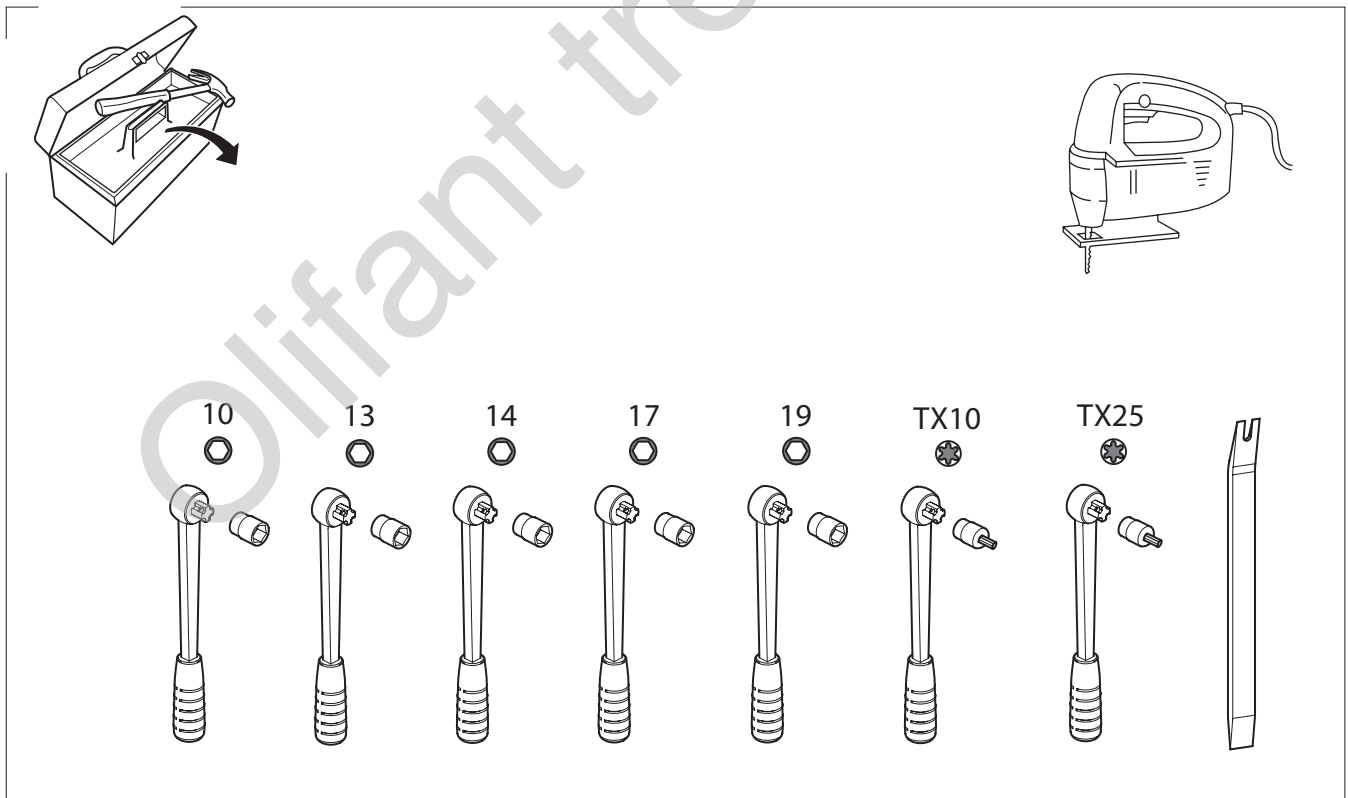

See the Certificate Of Conformity (COC) of your vehicle or contact your dealer to verify the max. trailer weight of your car!

MADE BY	D 12,50	F	E6
BELGIUM	S 115	EC APPROVAL N°	55R-011383
REF N°	2220T60	SERIE N°	
OMSCHRIJVING	Skoda Kodiak 03/'17- & Seat Tarraco