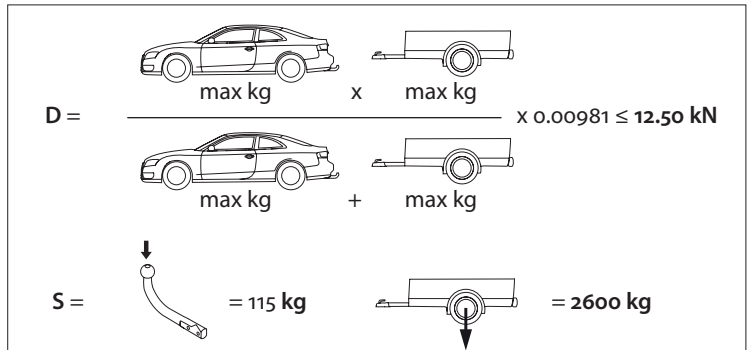

See the Certificate Of Conformity (COC) of your vehicle or contact your dealer to verify the max. trailer weight of your car!

MADE BY	D 12,50	F	E6
BELGIUM	S 115	EC APPROVAL N°	55R-011383
REF N°	2220T60	SERIE N°	
OMSCHRIJVING	Skoda Kodiak 03/'17- & Seat Tarraco