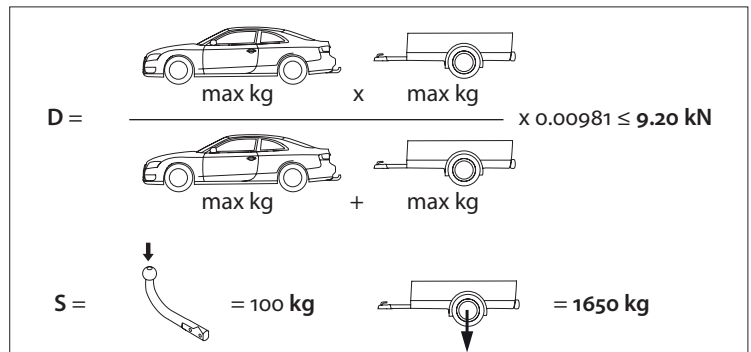

MADE BY	D 9,20	F	E6
BELGIUM	S 100	55R-011306	EC APPROVAL N°
REF N°	2143T60		SERIE N°
OMSCHRIJVING	Mercedes A-klasse W176 & B-klasse W246		

	M 6	M 8	M10		M12			M14		M16
	1	1,25	1,5	(1,25)	1,75	(1,5)	(1,25)	1,75	(1,5)	2
8.8	11,3 Nm	27,3 Nm	54,0 Nm	57,0 Nm	93,0 Nm	97,0 Nm	101,0 Nm	148,0 Nm	159,0 Nm	230,0 Nm
10.9	16,5 Nm	40,1 Nm	79,0 Nm	83,0 Nm	137,0 Nm	143,0 Nm	149,0 Nm	218,0 Nm	234,0 Nm	320,0 Nm
12.9	19,3 Nm	46,9 Nm	93,0 Nm	98,0 Nm	160,0 Nm	167,0 Nm	174,0 Nm	255,0 Nm	274,0 Nm	395,0 Nm