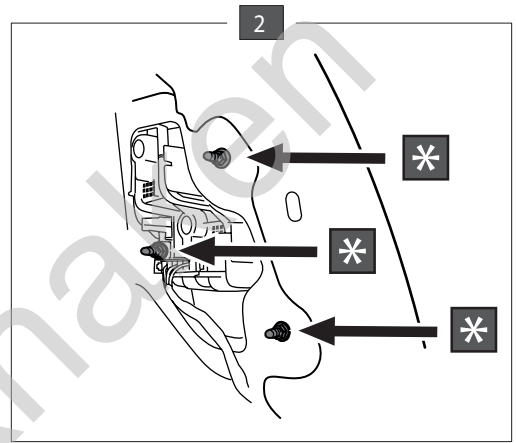

1

A-Klasse W176 Style + Urban -line