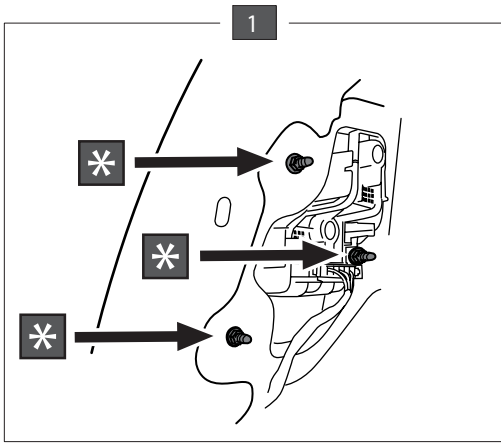

1

A-Klasse W176 Style + Urban -line