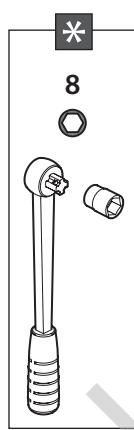

1

A-Klasse W176 Style + Urban -line