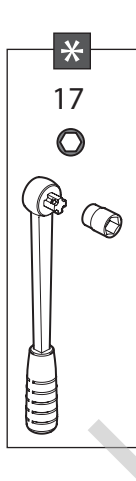

MADE BY	D 9,20	F	E6
BELGIUM	S 100	55R-011306	EC APPROVAL N°
REF N°	2143T60		SERIE N°
OMSCHRIJVING	Mercedes A-klasse W176 & B-klasse W246		

	M 6	M 8	M10		M12			M14		M16
	1	1,25	1,5	(1,25)	1,75	(1,5)	(1,25)	1,75	(1,5)	2
8.8	11,3 Nm	27,3 Nm	54,0 Nm	57,0 Nm	93,0 Nm	97,0 Nm	101,0 Nm	148,0 Nm	159,0 Nm	230,0 Nm
10.9	16,5 Nm	40,1 Nm	79,0 Nm	83,0 Nm	137,0 Nm	143,0 Nm	149,0 Nm	218,0 Nm	234,0 Nm	320,0 Nm
12.9	19,3 Nm	46,9 Nm	93,0 Nm	98,0 Nm	160,0 Nm	167,0 Nm	174,0 Nm	255,0 Nm	274,0 Nm	395,0 Nm

ONLY
B-Klasse W246 Urban + AMG -line

19

20

A		X1	GDW REF. 5
B		X1	DIN985-M6
C		X2	6,2 X 15,4 X 1,6 (NYLON)
D		X1	GDW REF. 718.16.002
E		X1	GDW REF. 718.16.003
F		X1	GDW REF. 908.094
G		X1	DIN933-M6 X 30

A-Klasse Style-Line
 A-Klasse Urban-Line
 B-Klasse Urban-Line
 B-Klasse AMG-Line

85,0 Nm

A		X1	T60
B		X2	DIN933-M12 X 25
C		X2	DIN933-M12 X 20
D		X4	Ø 14 X 24 X 1
E		X4	DIN128A-M12

A-Klasse W176 Style + Urban -line

B-Klasse W246 Urban + AMG -line

B-Klasse W246 Urban + AMG -line

A-Klasse AMG -line