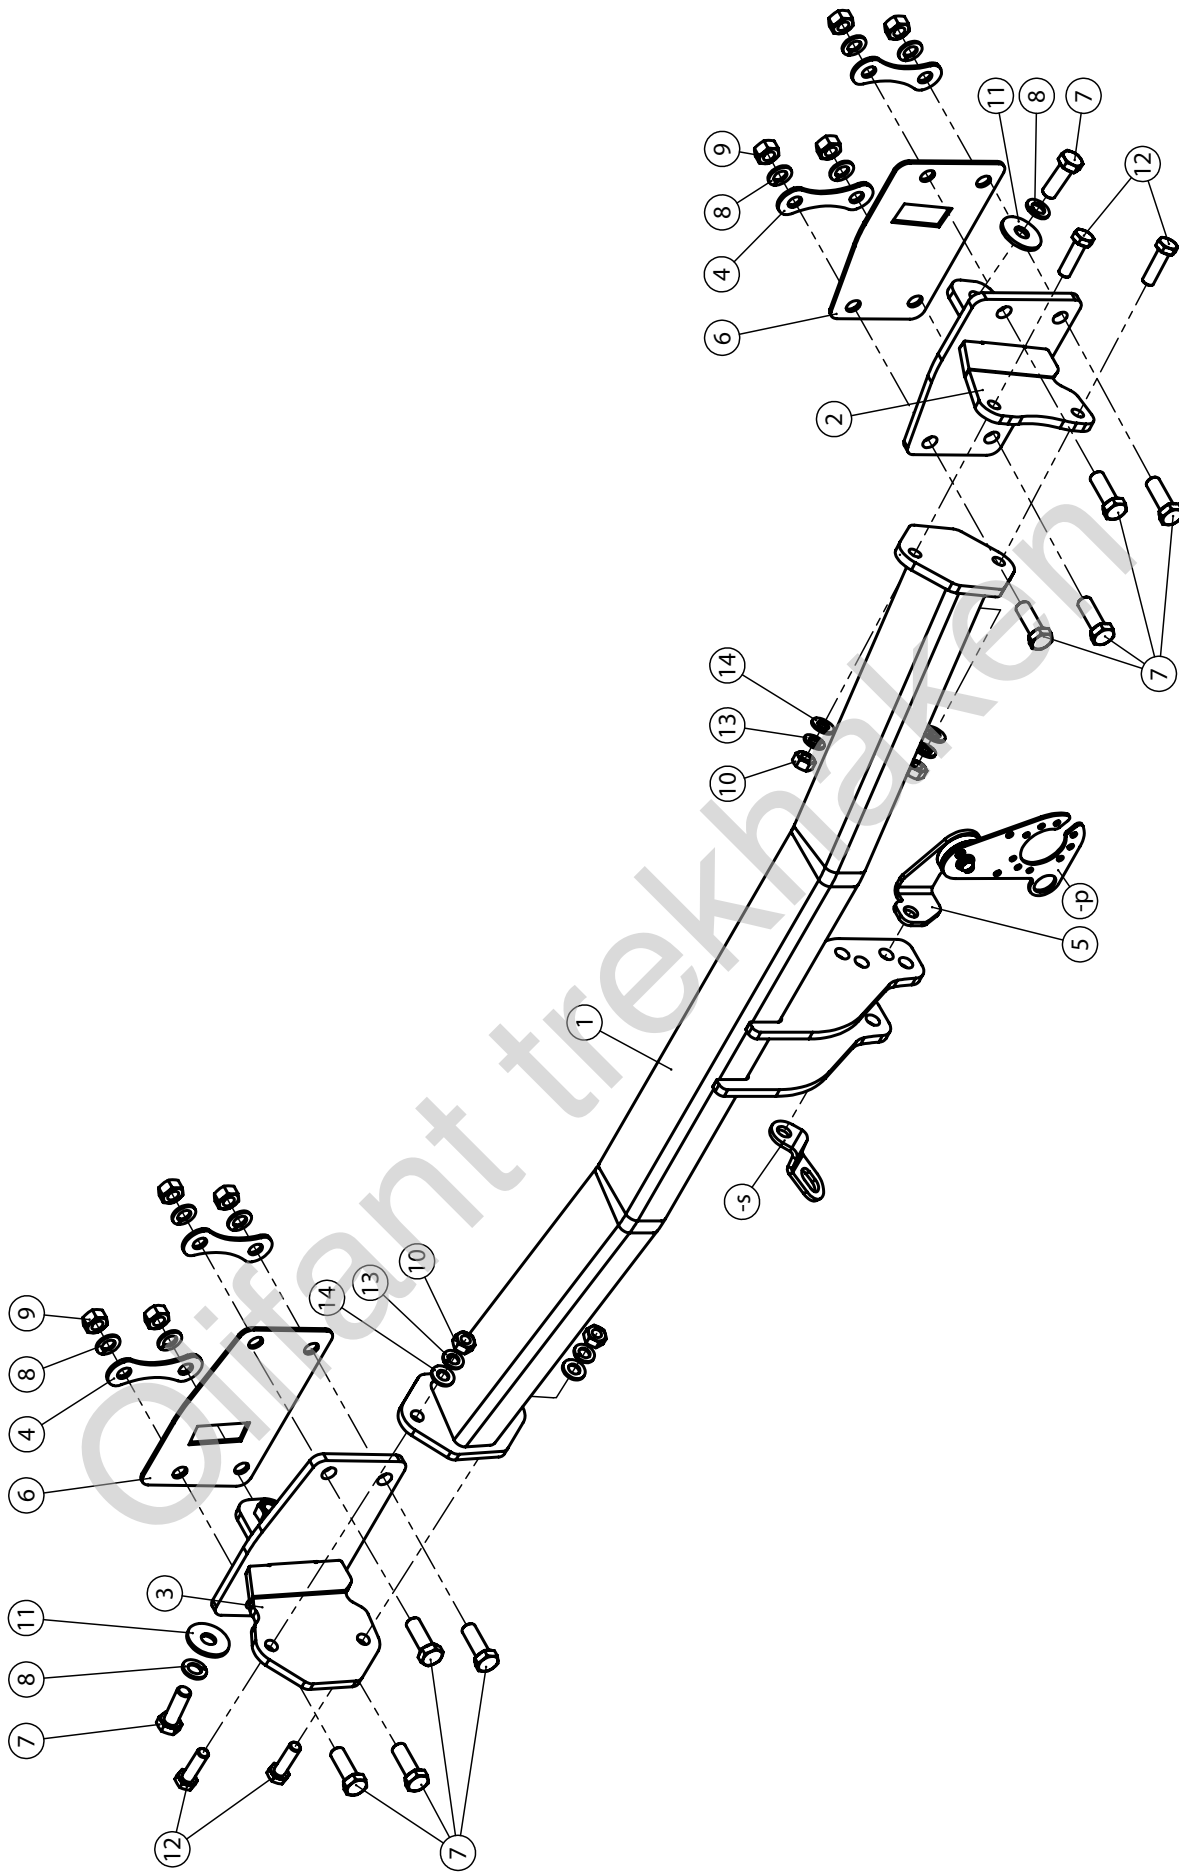

TREKHAKEN • ATTELAGES • ANHÄNGERVORRICHTUNGEN • TOWBARS • ENHANCES • ANHÆNGERTRÆK

Montagehandleiding | instructions de montage | Einbauanleitung | Mounting instruction
Instrucciones de montaje | monteringsvejledning

Mercedes A-klasse W176

10/'12- 02/'18

- BASIC
- STYLE-LINE
- URBAN-LINE
- AMG-LINE 06/'12-08/'15
- AMG-LINE 09/'15-02/'18

Mercedes B-klasse W246

11/'11- 12/'18

- BASIC
- STYLE-LINE
- URBAN-LINE
- AMG-LINE

See the Certificate Of Conformity (COC) of your vehicle or contact your dealer to verify the max. trailer weight of your car!

MADE BY	D 9,20	F	E6
BELGIUM	S 100	55R-011306	EC APPROVAL N°
REF N°	2143T60		SERIE N°
OMSCHRIJVING	Mercedes A-klasse W176 & B-klasse W246		

	M 6	M 8	M10		M12			M14		M16
	1	1,25	1,5	(1,25)	1,75	(1,5)	(1,25)	1,75	(1,5)	2
8.8	11,3 Nm	27,3 Nm	54,0 Nm	57,0 Nm	93,0 Nm	97,0 Nm	101,0 Nm	148,0 Nm	159,0 Nm	230,0 Nm
10.9	16,5 Nm	40,1 Nm	79,0 Nm	83,0 Nm	137,0 Nm	143,0 Nm	149,0 Nm	218,0 Nm	234,0 Nm	320,0 Nm
12.9	19,3 Nm	46,9 Nm	93,0 Nm	98,0 Nm	160,0 Nm	167,0 Nm	174,0 Nm	255,0 Nm	274,0 Nm	395,0 Nm

1		X1	GDW REF. 2143T60
2		X1	GDW REF. 2
3		X1	GDW REF. 3
4		X4	GDW REF. 4
5		X1	GDW REF. 5
6		X2	GDW REF. 716.00.020
7		X10	DIN933-M12X35
8		X10	DIN128A-M12
9		X8	DIN934-M12
10		X4	DIN934-M10
11		X2	DIN9021-M12-ELVZ
12		X4	DIN933-M10X35
13		X4	DIN128A-M10
14		X4	DIN125-A10-140HV-ELVZ