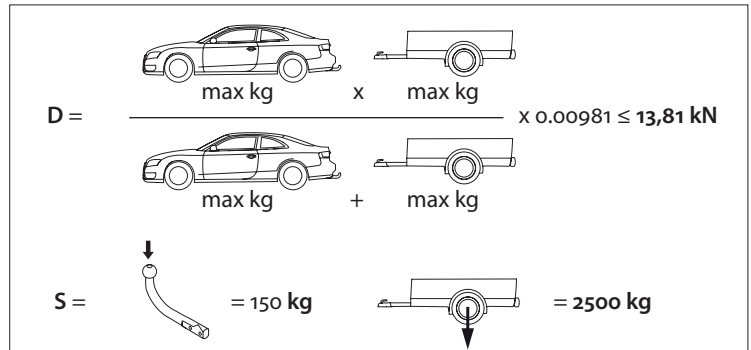

See the Certificate Of Conformity (COC) of your vehicle or contact your dealer to verify the max. trailer weight of your car!

MADE BY	D 13,81	F	E6
BELGIUM	S 150	EC APPROVAL N° 55R-011187	
REF N°	2044	SERIE N° XXXX	
OMSCHRIJVING Mercedes Vito-Viano 10/'03-04/'14 / Mercedes V - Vito 05/'14-			