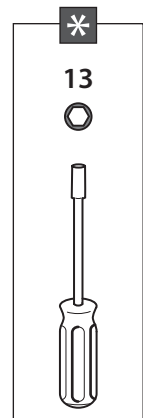

Mercedes V 05/'14-