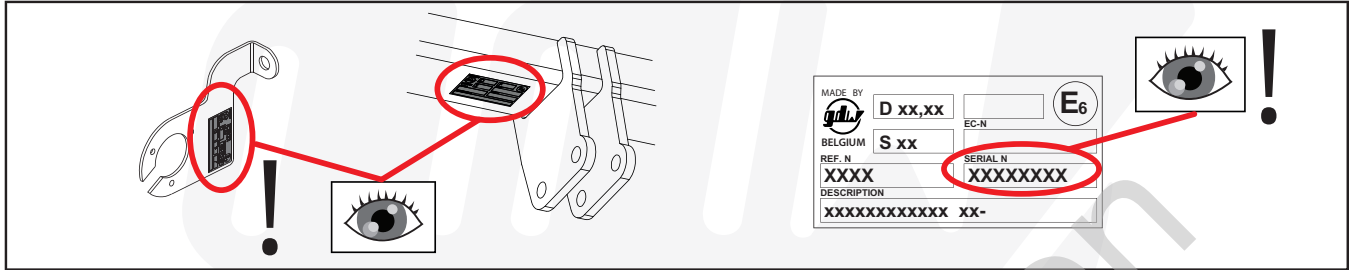

helpdesk@gdwtowbars.com
+32 56 62 77 79

Monday	08:00 - 12:00	12:30 - 16:30
Tuesday	08:00 - 12:00	12:30 - 16:30
Wednesday	08:00 - 12:00	12:30 - 16:30
Thursday	08:00 - 12:00	12:30 - 16:30
Friday	08:00 - 12:00	12:30 - 15:30