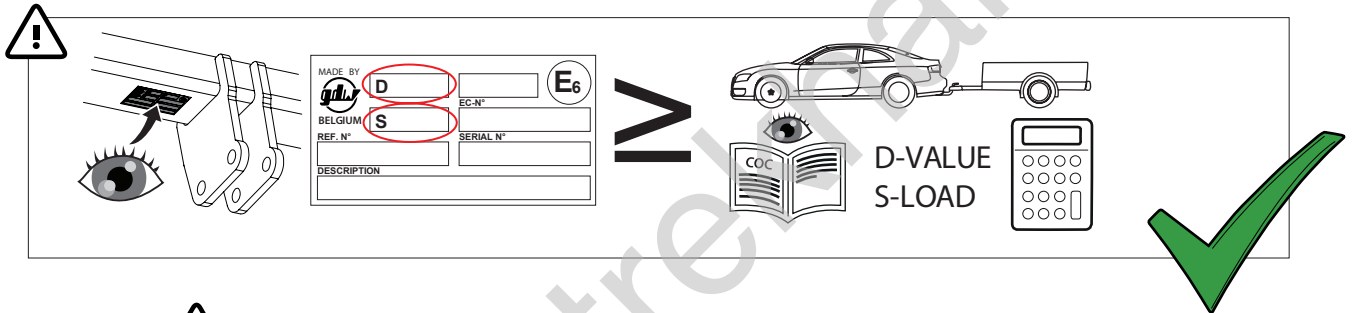

MADE BY **D 15,85** **F** **E6**
BELGIUM **S 120** EC-N° 55R-02 1785
REF N° 1579 SERIAL N° XXXX

DESCRIPTION
Fiat Ducato PU + Peugeot Boxer PU +
Citroën Jumper PU + Opel Movano III/C

$$D = \frac{\text{max kg (car)} \times \text{max kg (trailer)}}{\text{max kg (car)} + \text{max kg (trailer)}} \times 0.00981 \leq 15,85 \text{ kN}$$

$$S = \begin{matrix} \downarrow \\ \leq 120 \text{ kg} \end{matrix} \quad \begin{matrix} \downarrow \\ \leq 3000 \text{ kg} \end{matrix}$$

See the Certificate Of Conformity (COC) of your vehicle or contact your dealer to verify the max. trailer weight of your car!