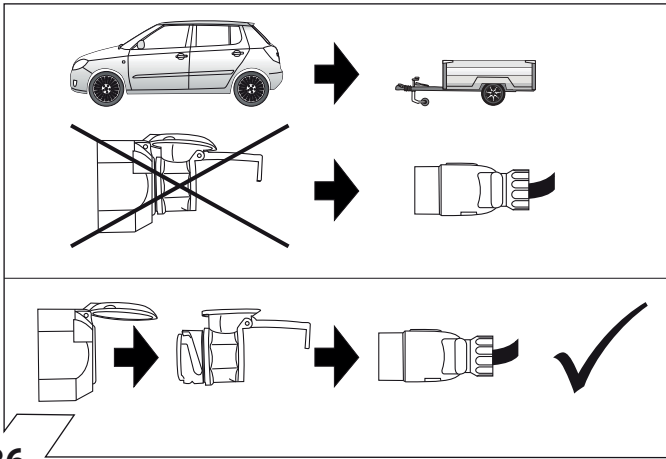

36

OPTIONAL

**Trailer Simulator
for
7- and 13-pin
Sockets**

**Part-no.
50400522**