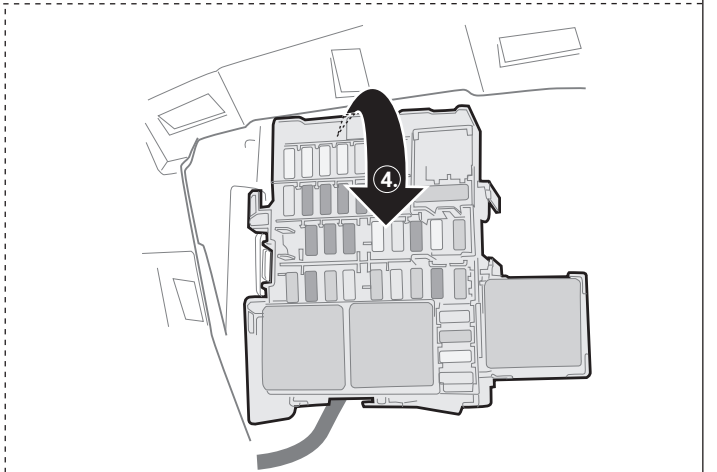

Captur

35

Option 2

36

Option 2

NOTE!

CAN-Data wire colours may vary from those shown below.

Important! Please note informations in picture 1!