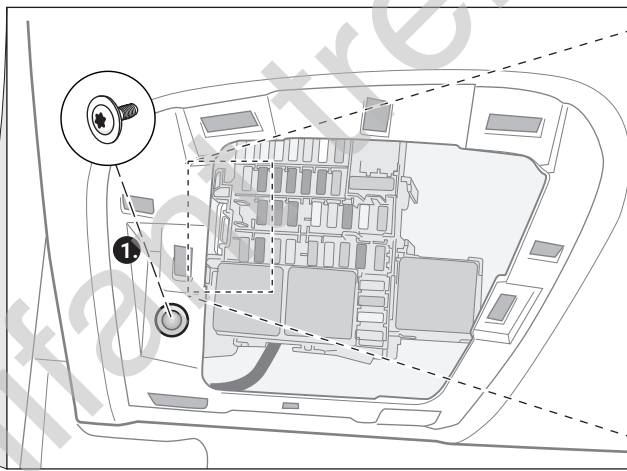

Captur

35

Option 2

36

Option 2

NOTE!

CAN-Data wire colours may vary from those shown below.

Important! Please note informations in picture 1!