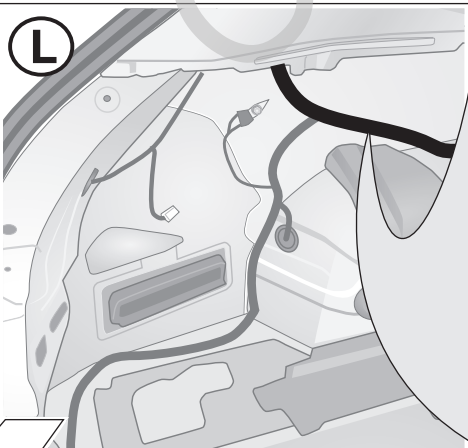

Optima Sportswagon Plug-In Hybrid

12

13

14

15