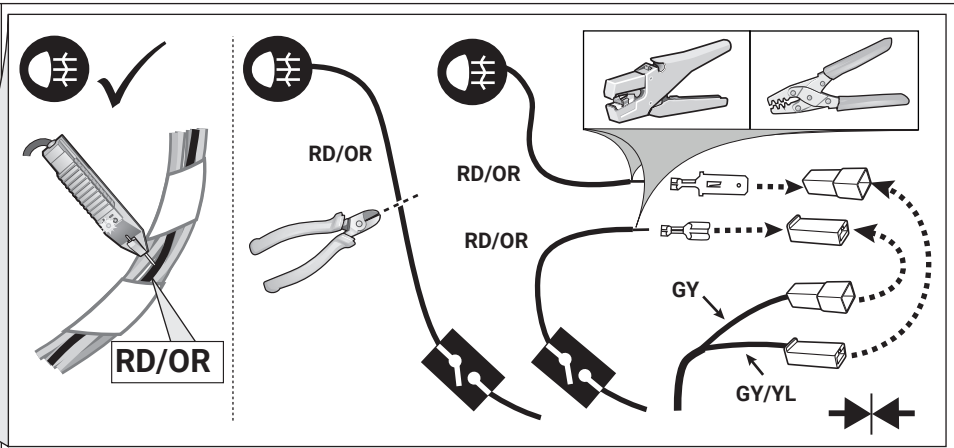

Optima Sportswagon Plug-In Hybrid

12

13

14

15