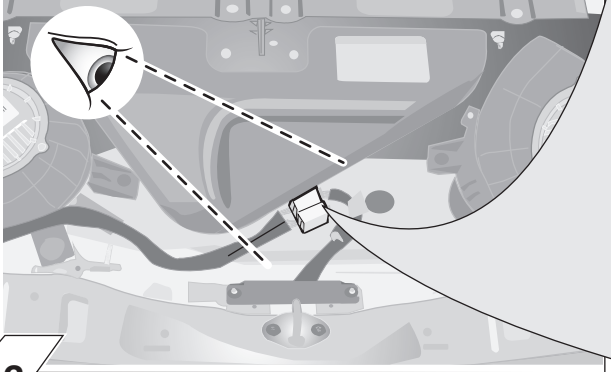

Optima Sportswagon Plug-In Hybrid