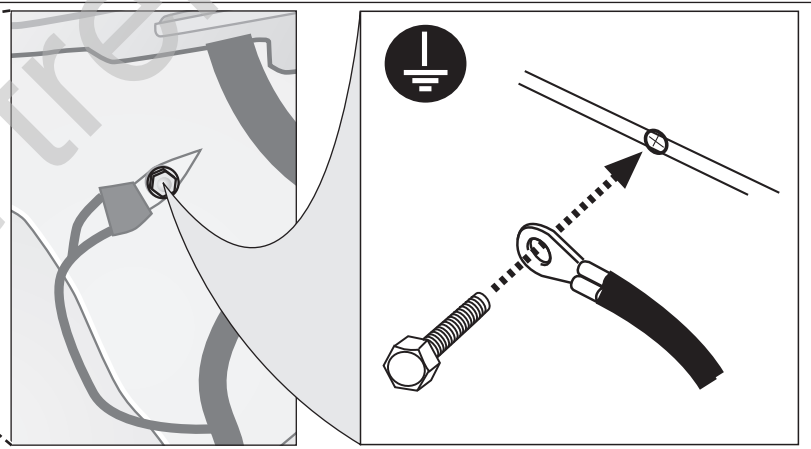

Optima Sportswagon Plug-In Hybrid

12

13

14

15