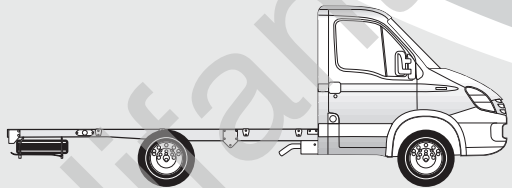

Daily   **Chassis Cab & Pick up**
eDaily   **Chassis Cab & Pick up**