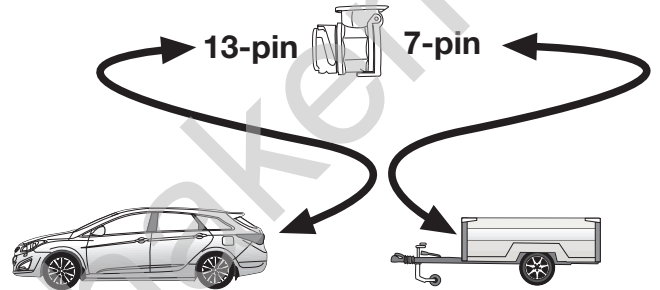

**Trailer Simulator
for 7- and 13-pin
Sockets**

**Part-no.
50400521**

33

34

Optional: Adapter socket 62930000

35

36

37