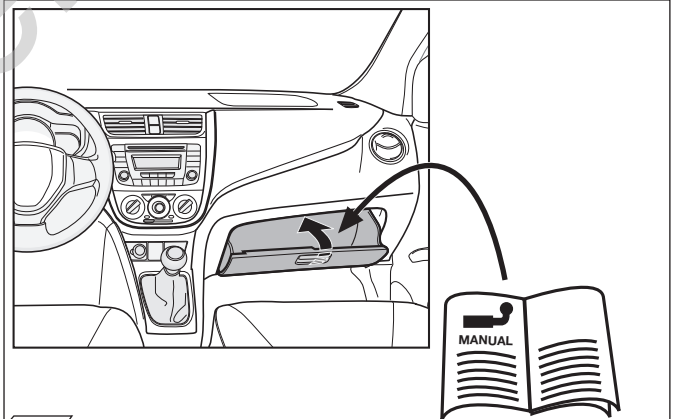

**Trailer Simulator
for 7- and 13-pin
Sockets**

**Part-no.
50400521**

33

34

Optional: Adapter socket 62930000

35

36

37