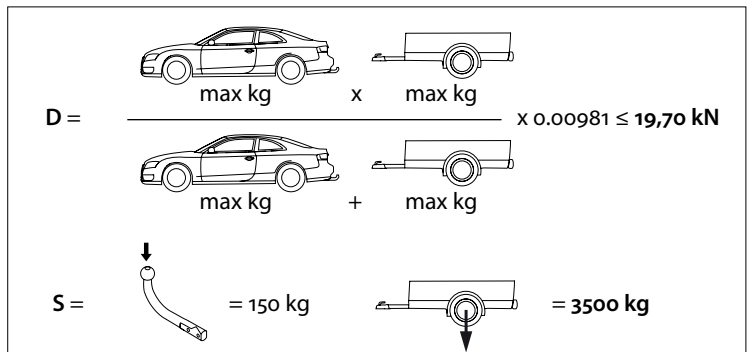

Ford Transit Chassis Cabine

'14 -

See the Certificate Of Conformity (COC) of your vehicle or contact your dealer to verify the max. trailer weight of your car!

MADE BY	D 19,70	F	E6
		EEC APPROVAL N°	
BELGIUM	S 150	55R-011193	
REF N°	SERIE N°		
2034			
OMSCHRIJVING			
Ford Transit Chassis Cabine '14 -			

	M 6	M 8	M 10	M 12	M 14	M 16
8.8	10,4 Nm	25,0 Nm	51,0 Nm	87,0 Nm	140,0 Nm	215,0 Nm
10.9	15,5 Nm	37,0 Nm	75,0 Nm	130,0 Nm	205,0 Nm	310, Nm
12.9	18,0 Nm	43,0 Nm	87,0 Nm	150,0 Nm	240,0 Nm	370,0 Nm

1		X1	GDW REF. 2034
2		X4	GDW REF. 2
3		X6	DIN931-M12X90
4		X6	DIN9021-M12-ELVZ
5		X6	DIN128A-M12
6		X6	DIN934-M12
7		X1	DIN933-M10X25
8		X1	DIN128A-M10
9		X1	DIN934-M10
-P		X1	GDW REF. P29