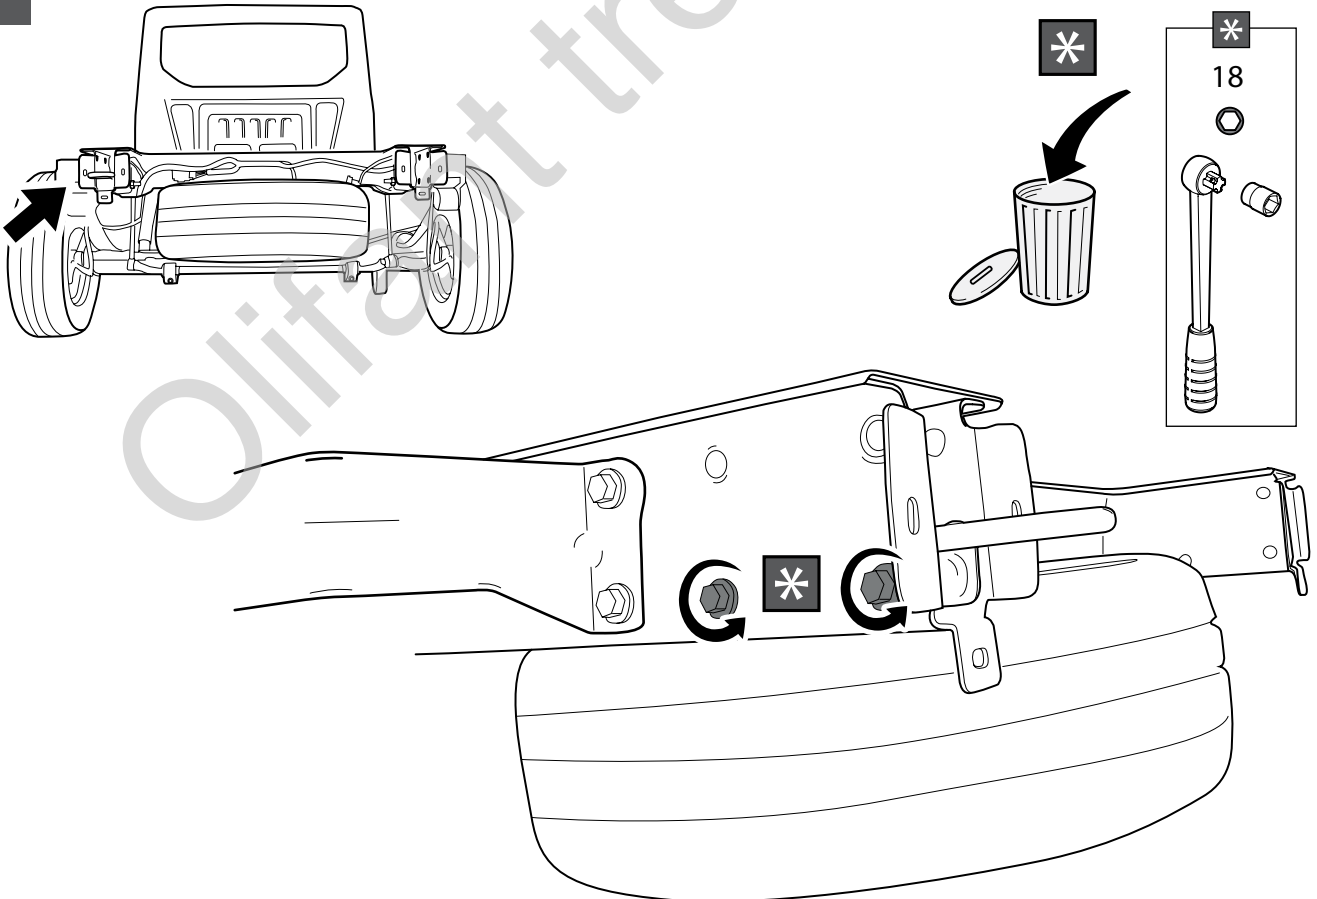

Ford Transit Chassis Cabine

'14 -

See the Certificate Of Conformity (COC) of your vehicle or contact your dealer to verify the max. trailer weight of your car!

MADE BY	D 19,70	F	E6
		EEC APPROVAL N°	
BELGIUM	S 150	55R-011193	
REF N°	SERIE N°		
2034			
OMSCHRIJVING			
Ford Transit Chassis Cabine '14 -			

Geleverd met - Livré avec - Delivered with Geliiefert mit - Elementos adjuntos-Leveres med		X1	50T
		X2	DIN128A-M16
		X2	DIN933-M16 X 50 - 10.9
		X2	DIN934-M16

1

2

3

4

5

6

P		X1	GDW REF. P29
7		X1	DIN933-M10X25
8		X1	DIN128A-M10
9		X1	DIN934-M10