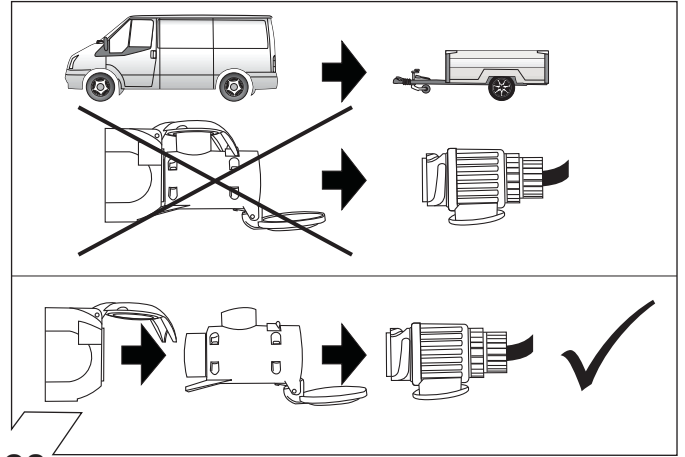

OPTIONAL

**Trailer Simulator
for
7- and 13-pin
Sockets**

27

28

29