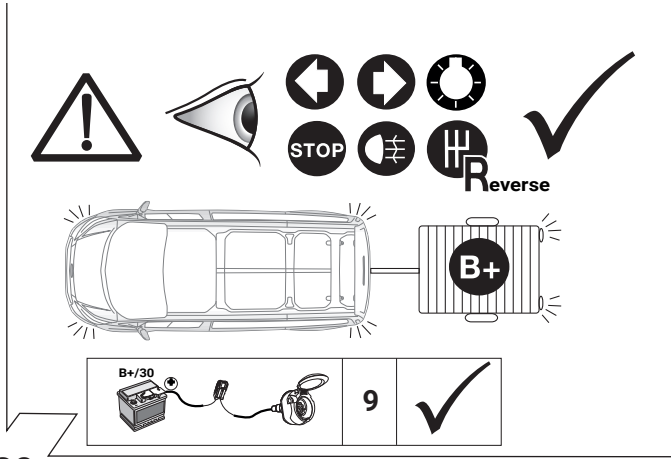

20

21

OPTIONAL

Trailer Simulator for 7- and 13-pin Sockets

22

23

24

25