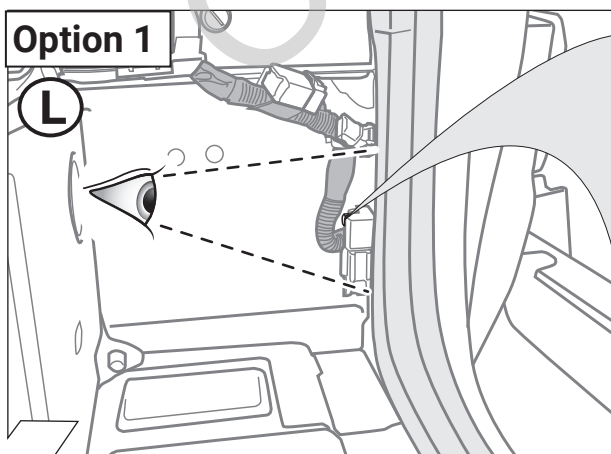

CAN-DATA WIRE

BK 4-pin

BK 4-pin

10