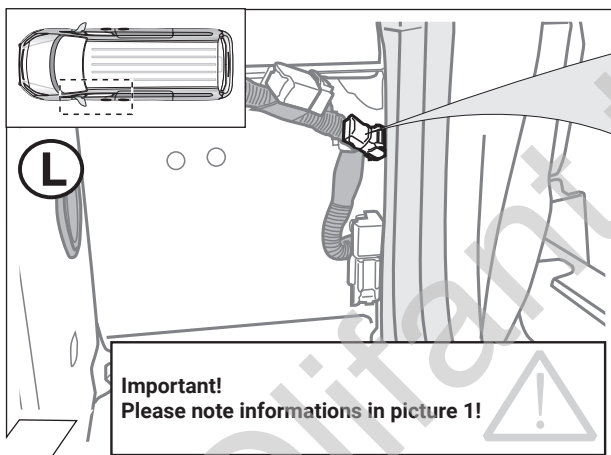

Important!
Please note informations in picture 1!

BK 4-pin