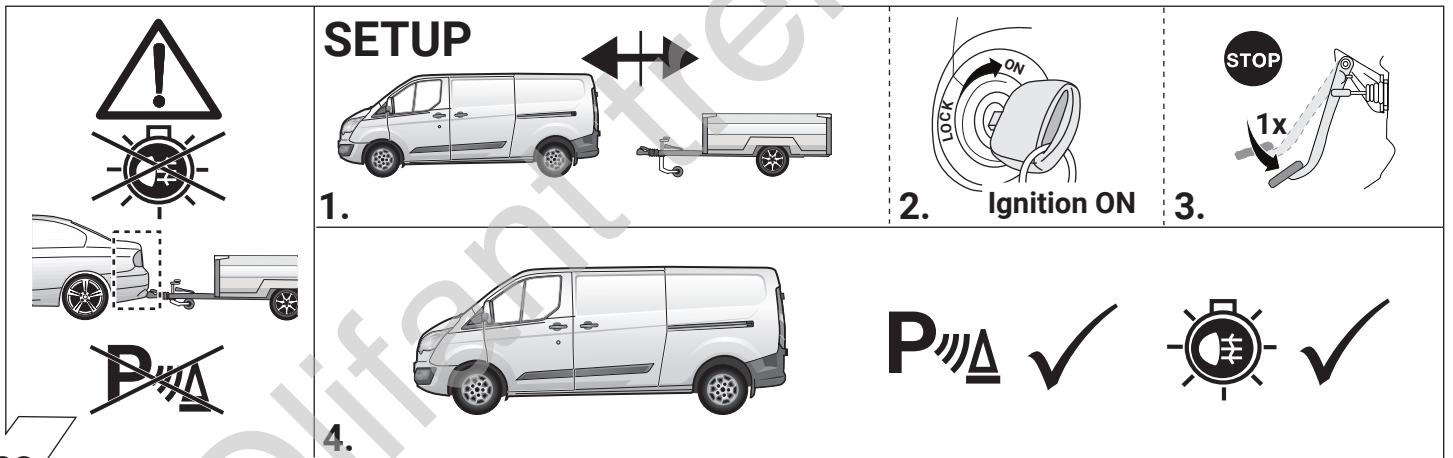

20

21

OPTIONAL

Trailer Simulator for 7- and 13-pin Sockets

22

23

24

25