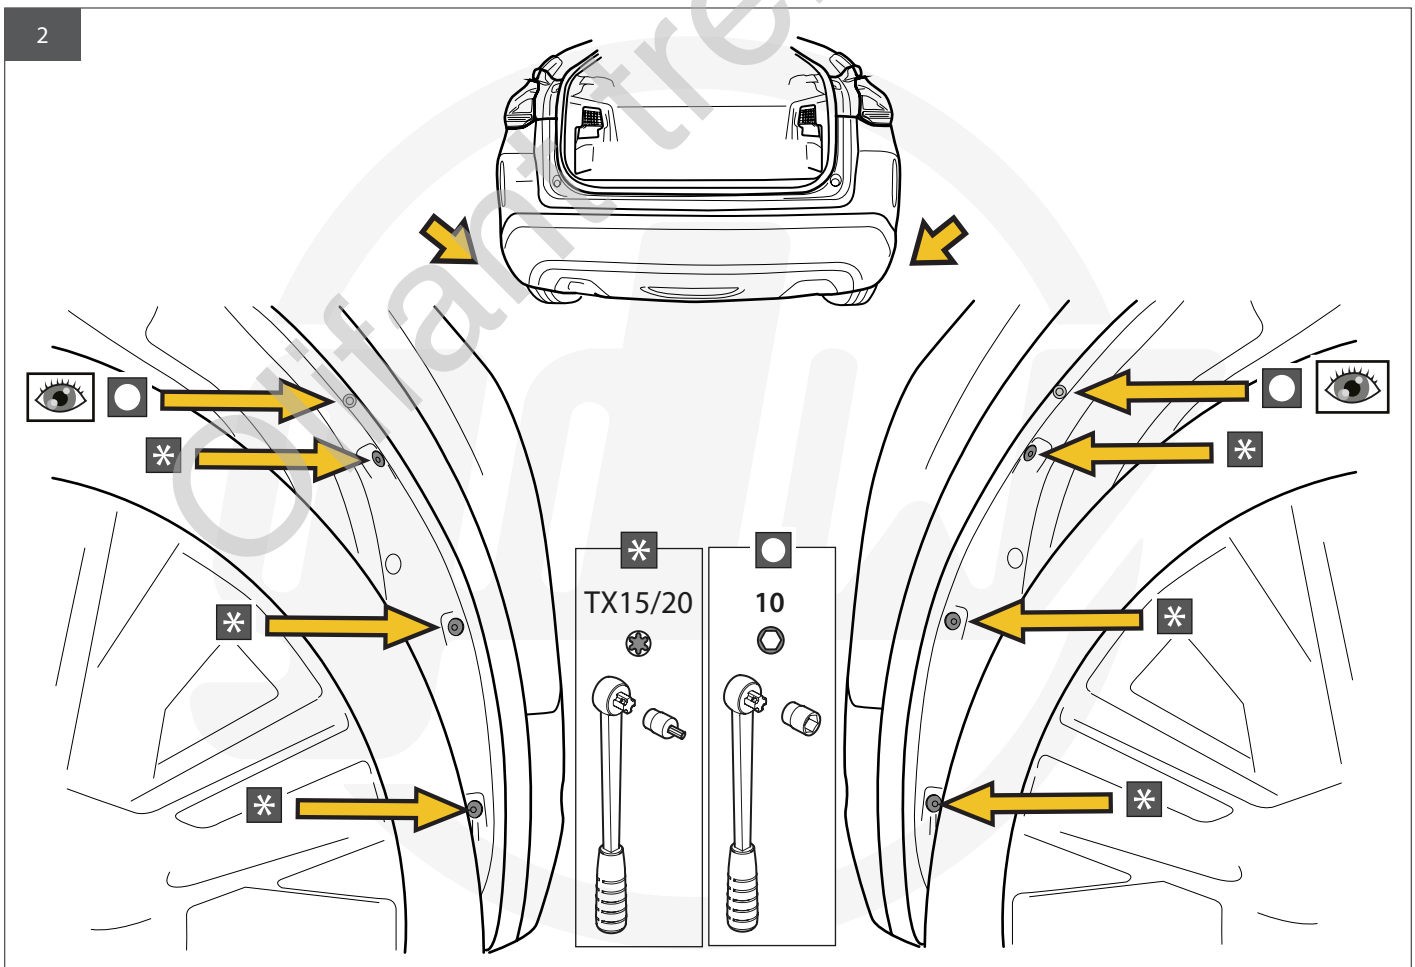

1		X1	GDW REF. 2640T60
2		X2	GDW REF. 2
3		X1	GDW REF. 3
4		X1	GDW REF. 4
5		X6	DIN9021-M8-ELVZ
6		X6	DIN128A-M8
7		X6	DIN933-M8 X 35
8		X1	DIN125-A10-14OHV-ELVZ
9		X1	DIN128A-M10
10		X1	DIN933-M10 X 35

-P		X1	GDW REF. P39
L		X1	DIN985-M6
L		X2	6,2 X 15,4 X 1,6 (NYLON)
L		X1	GDW REF. 718.16.002
L		X1	GDW REF. 718.16.003
L		X1	GDW REF. 908.094
L		X1	DIN933-M6 X 30
L		X1	GDW REF. 908.095

Geleverd met - Livré avec - Delivered with Geliefert mit - Elementos adjuntos-Leveres med		X1	GDW REF. 960.V1008T	
	L		X1	GDW REF. 740.200
			X1	GDW REF. 912.003
	L		X1	GDW REF. 740.112
	L		X1	GDW REF. 740.111
			X1	GDW REF. 740.12X X=LAST NUMBER ON KEY
			X1	GDW REF. 718.15.006
			X1	GDW REF. SYST60-10
	L		X3	DIN931-M12 X 110
	L		X3	DIN128A-M12
L		X6	DIN125A-M12	
L		X3	DIN934-M12