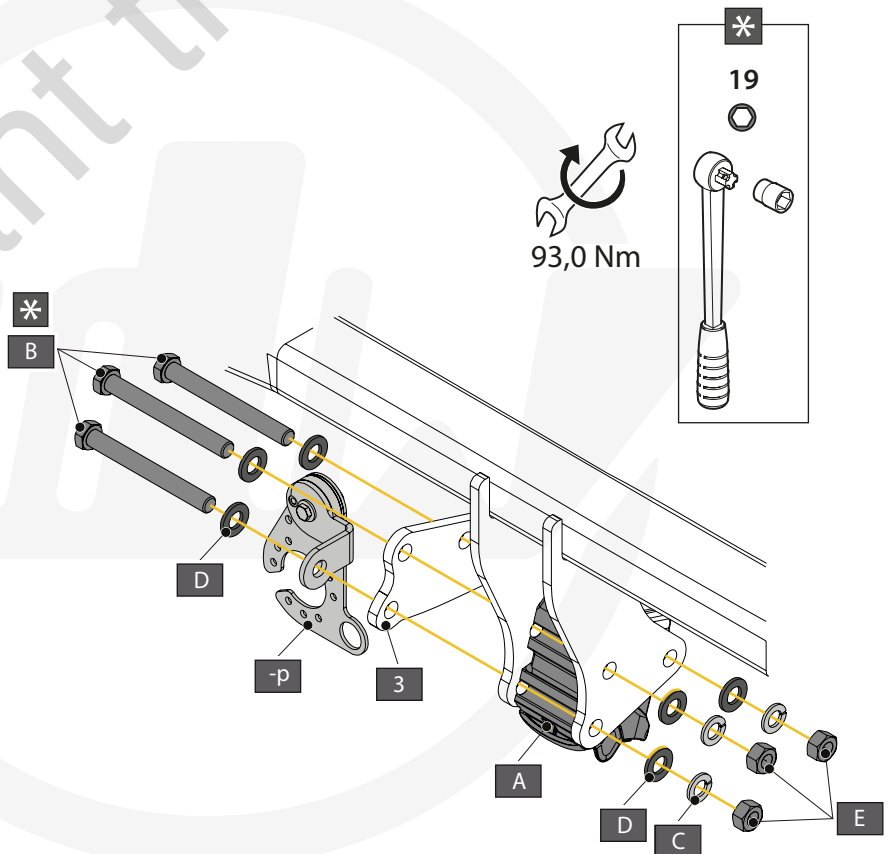

-P		X1	GDW REF. P39
L		X1	DIN985-M6
L		X2	6,2 X 15,4 X 1,6 (NYLON)
L		X1	GDW REF. 718.16.002
L		X1	GDW REF. 718.16.003
L		X1	GDW REF. 908.094
L		X1	DIN933-M6 X 30
L		X1	GDW REF. 908.095

Geleverd met - Livré avec - Delivered with Geliefert mit - Elementos adjuntos-Leveres med		X1	GDW REF. 960.V1008T	
	L		X1	GDW REF. 740.200
			X1	GDW REF. 912.003
	L		X1	GDW REF. 740.112
	L		X1	GDW REF. 740.111
			X1	GDW REF. 740.12X X=LAST NUMBER ON KEY
			X1	GDW REF. 718.15.006
			X1	GDW REF. SYST60-10
	L		X3	DIN931-M12 X 110
	L		X3	DIN128A-M12
L		X6	DIN125A-M12	
L		X3	DIN934-M12	

7

8

2

27,3 Nm

17

18

A		X1	GDW REF. 908.095
B		X1	DIN985-M6
C		X2	6,2 X 15,4 X 1,6 (NYLON)
D		X1	GDW REF. 718.16.002
E		X1	GDW REF. 718.16.003
F		X1	GDW REF. 908.094
G		X1	DIN933-M6 X 30

A		X1	GDW REF. 912.003
B		X3	DIN931-M12X110-8.8
C		X3	DIN128A-M12
D		X6	DIN125A-M12
E		X3	DIN934-M12