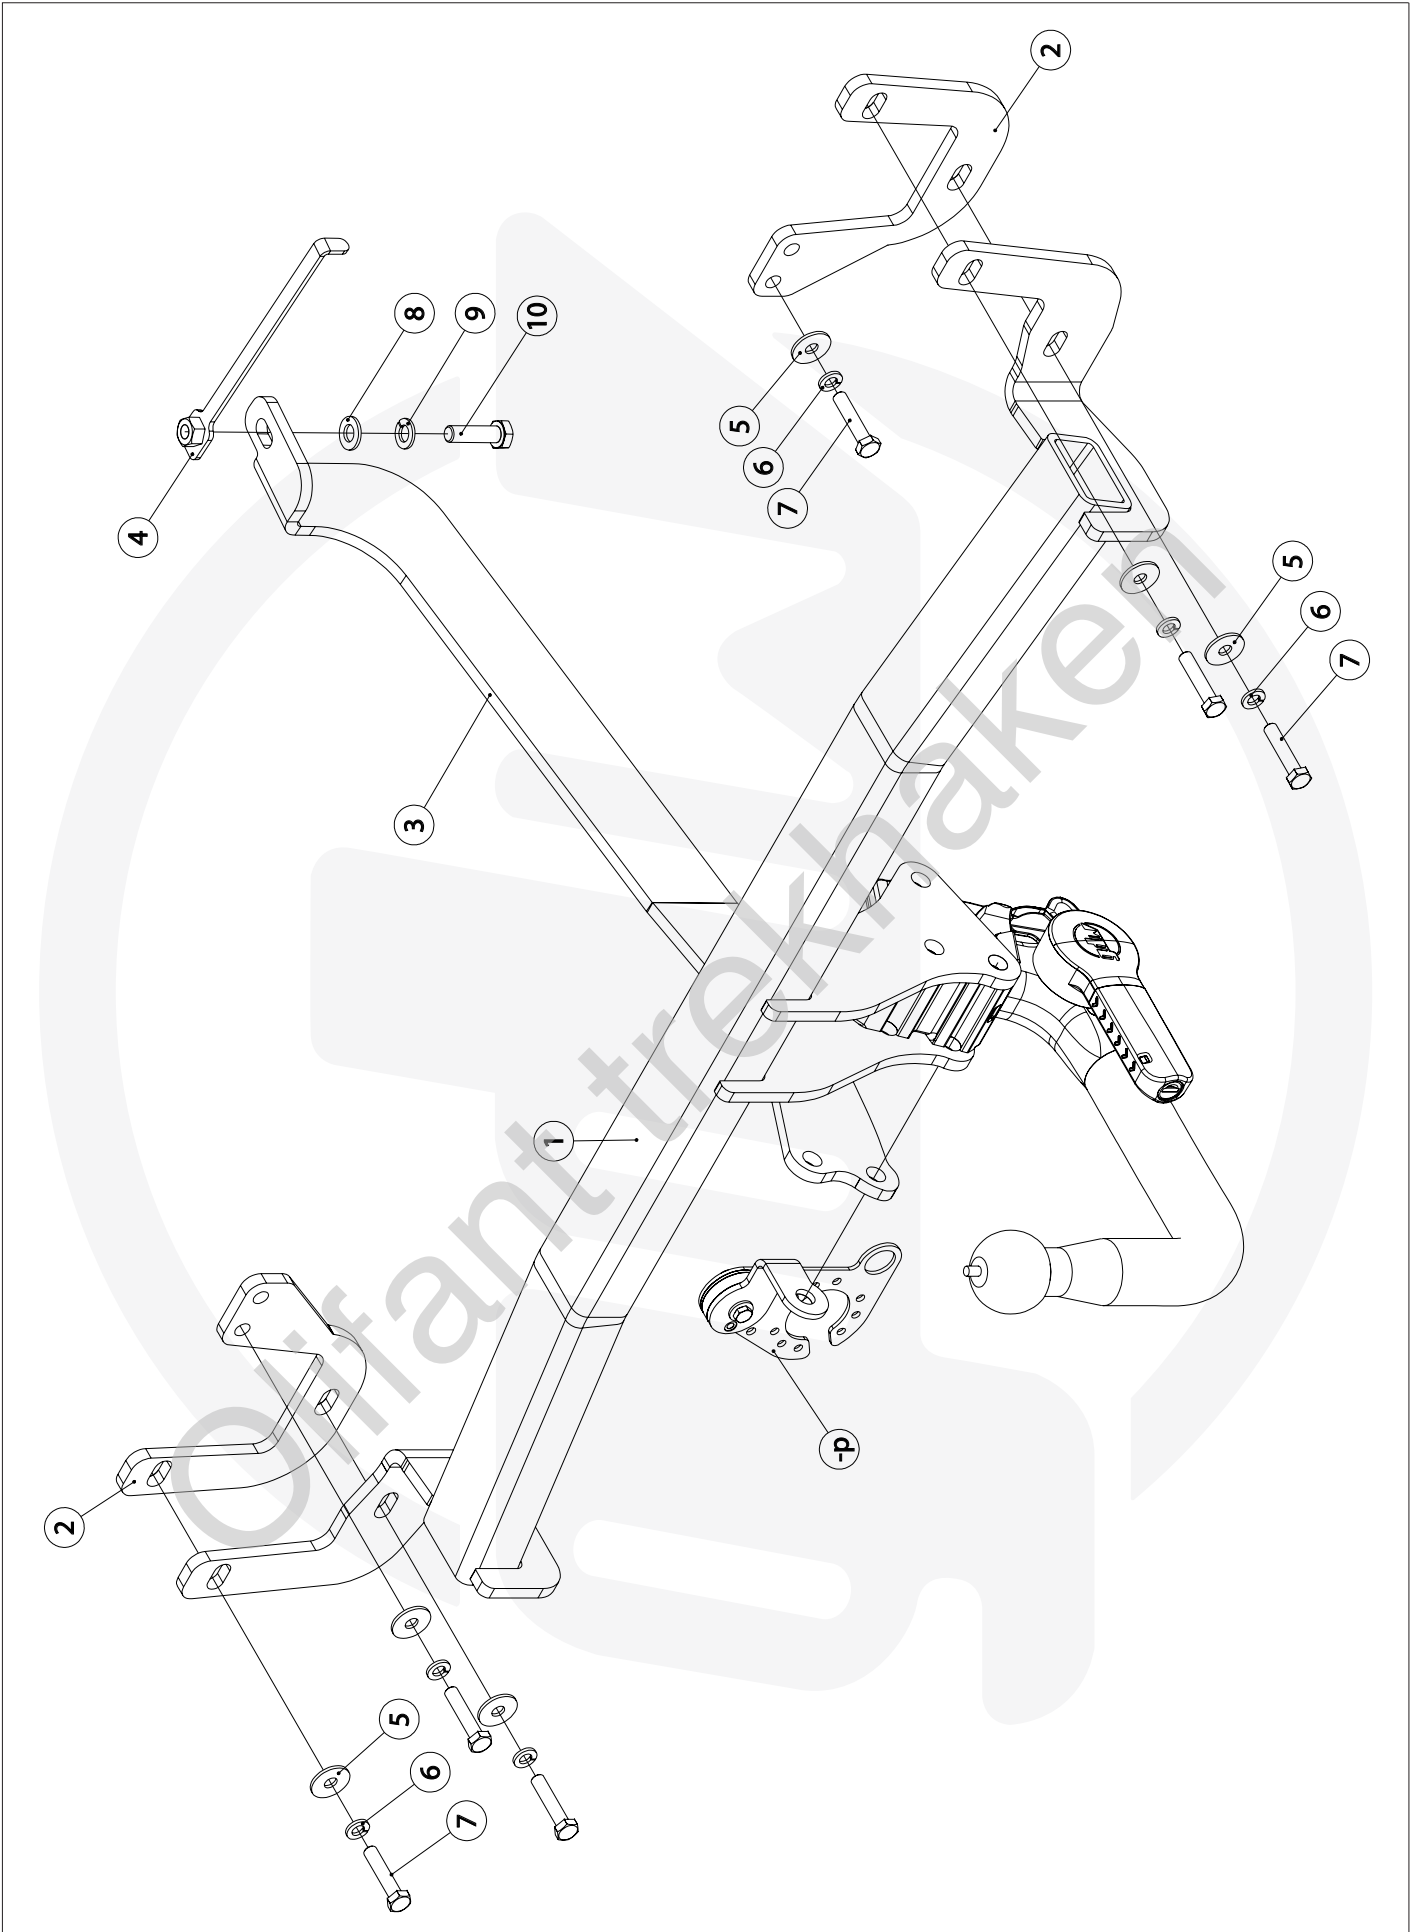

1		X1	GDW REF. 2640T60
2		X2	GDW REF. 2
3		X1	GDW REF. 3
4		X1	GDW REF. 4
5		X6	DIN9021-M8-ELVZ
6		X6	DIN128A-M8
7		X6	DIN933-M8 X 35
8		X1	DIN125-A10-14OHV-ELVZ
9		X1	DIN128A-M10
10		X1	DIN933-M10 X 35

-P		X1	GDW REF. P39
L		X1	DIN985-M6
L		X2	6,2 X 15,4 X 1,6 (NYLON)
L		X1	GDW REF. 718.16.002
L		X1	GDW REF. 718.16.003
L		X1	GDW REF. 908.094
L		X1	DIN933-M6 X 30
L		X1	GDW REF. 908.095

Geleverd met - Livré avec - Delivered with Geliefert mit - Elementos adjuntos-Leveres med		X1	GDW REF. 960.V1008T	
	L		X1	GDW REF. 740.200
			X1	GDW REF. 912.003
	L		X1	GDW REF. 740.112
	L		X1	GDW REF. 740.111
			X1	GDW REF. 740.12X X=LAST NUMBER ON KEY
			X1	GDW REF. 718.15.006
			X1	GDW REF. SYST60-10
	L		X3	DIN931-M12 X 110
	L		X3	DIN128A-M12
L		X6	DIN125A-M12	
L		X3	DIN934-M12