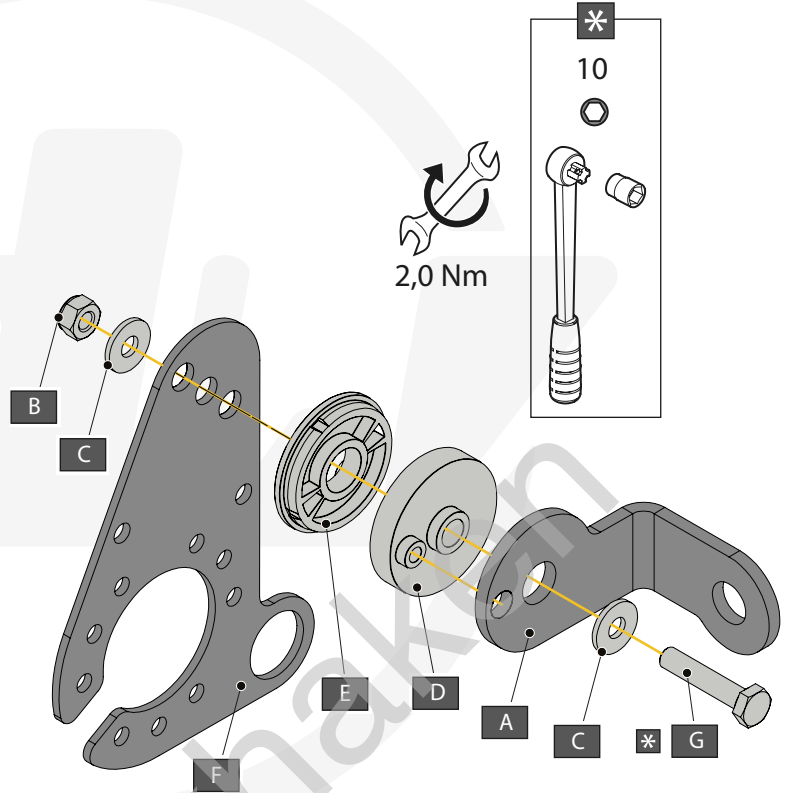

# NO TOWING

MADE BY  
   
 BELGIUM **NO TOWING**

REF N°	SERIAL N°	D 0,00
2640T60	xxx	S 75

DISCRIPTION  
 Citroën e-C4 III 10/20-

**NO TOWING**

S =  = 75 kg

10 13 17 19 TX15 TX20

**helpdesk@gdwtowbars.com**

-P		X1	GDW REF. P39
L		X1	DIN985-M6
L		X2	6,2 X 15,4 X 1,6 (NYLON)
L		X1	GDW REF. 718.16.002
L		X1	GDW REF. 718.16.003
L		X1	GDW REF. 908.094
L		X1	DIN933-M6 X 30
L		X1	GDW REF. 908.095

Geleverd met - Livré avec - Delivered with Geliefert mit - Elementos adjuntos-Leveres med		X1	GDW REF. 960.V1008T	
	L		X1	GDW REF. 740.200
			X1	GDW REF. 912.003
	L		X1	GDW REF. 740.112
	L		X1	GDW REF. 740.111
			X1	GDW REF. 740.12X X=LAST NUMBER ON KEY
			X1	GDW REF. 718.15.006
			X1	GDW REF. SYST60-10
	L		X3	DIN931-M12 X 110
	L		X3	DIN128A-M12
L		X6	DIN125A-M12	
L		X3	DIN934-M12	

7

8

2

27,3 Nm

17

18

A		X1	GDW REF. 908.095
B		X1	DIN985-M6
C		X2	6,2 X 15,4 X 1,6 (NYLON)
D		X1	GDW REF. 718.16.002
E		X1	GDW REF. 718.16.003
F		X1	GDW REF. 908.094
G		X1	DIN933-M6 X 30

A		X1	GDW REF. 912.003
B		X3	DIN931-M12X110-8.8
C		X3	DIN128A-M12
D		X6	DIN125A-M12
E		X3	DIN934-M12