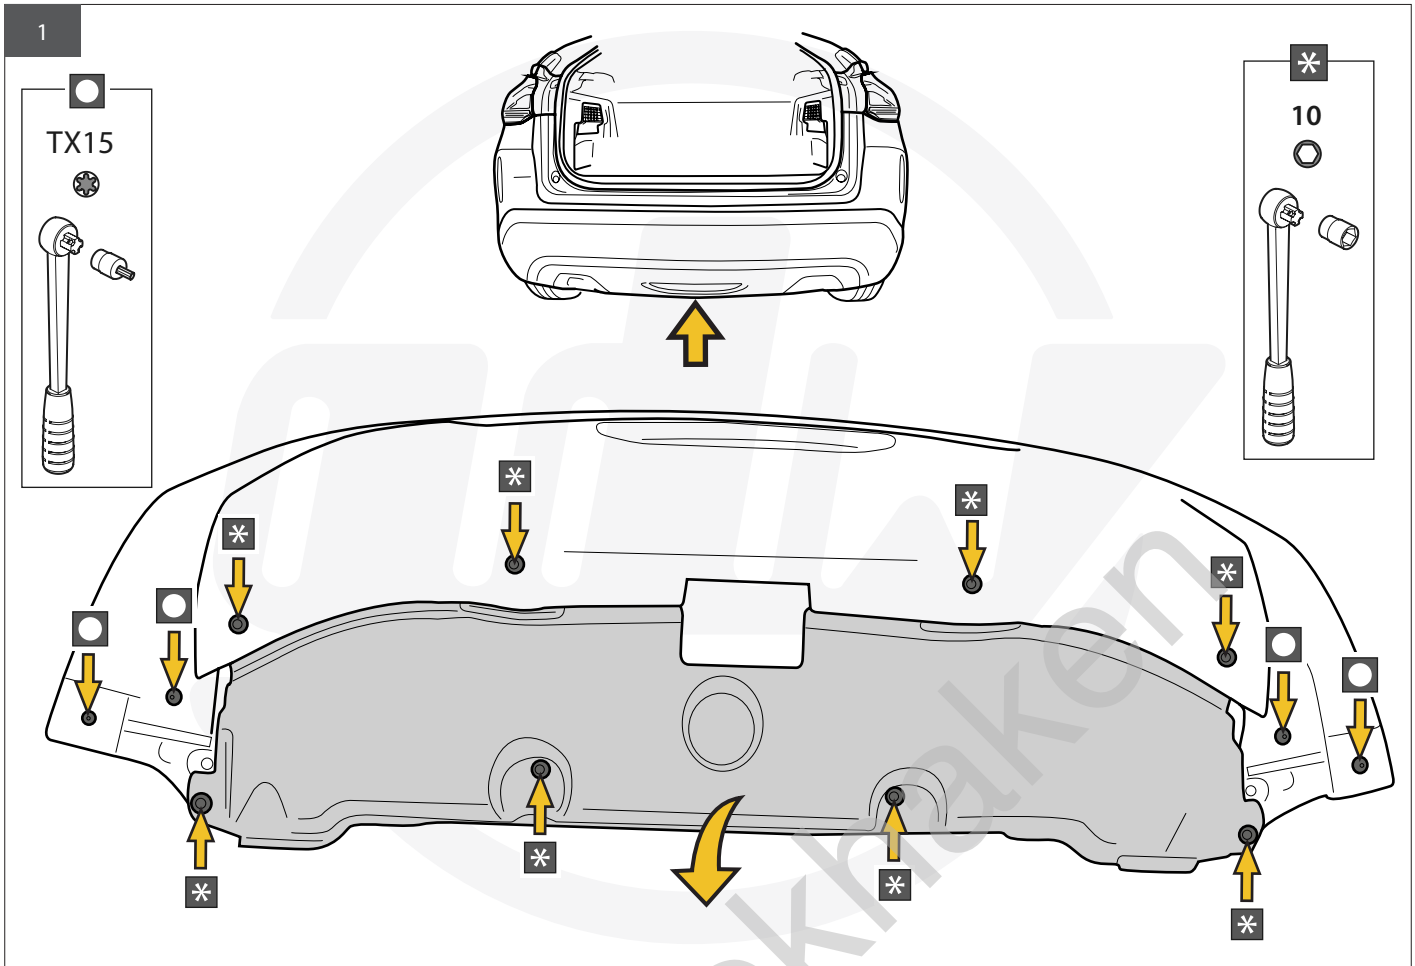

1		X1	GDW REF. 2640T60
2		X2	GDW REF. 2
3		X1	GDW REF. 3
4		X1	GDW REF. 4
5		X6	DIN9021-M8-ELVZ
6		X6	DIN128A-M8
7		X6	DIN933-M8 X 35
8		X1	DIN125-A10-14OHV-ELVZ
9		X1	DIN128A-M10
10		X1	DIN933-M10 X 35

-P		X1	GDW REF. P39
L		X1	DIN985-M6
L		X2	6,2 X 15,4 X 1,6 (NYLON)
L		X1	GDW REF. 718.16.002
L		X1	GDW REF. 718.16.003
L		X1	GDW REF. 908.094
L		X1	DIN933-M6 X 30
L		X1	GDW REF. 908.095

Geleverd met - Livré avec - Delivered with Geliefert mit - Elementos adjuntos-Leveres med		X1	GDW REF. 960.V1008T	
	L		X1	GDW REF. 740.200
			X1	GDW REF. 912.003
	L		X1	GDW REF. 740.112
	L		X1	GDW REF. 740.111
			X1	GDW REF. 740.12X X=LAST NUMBER ON KEY
			X1	GDW REF. 718.15.006
			X1	GDW REF. SYST60-10
	L		X3	DIN931-M12 X 110
	L		X3	DIN128A-M12
L		X6	DIN125A-M12	
L		X3	DIN934-M12