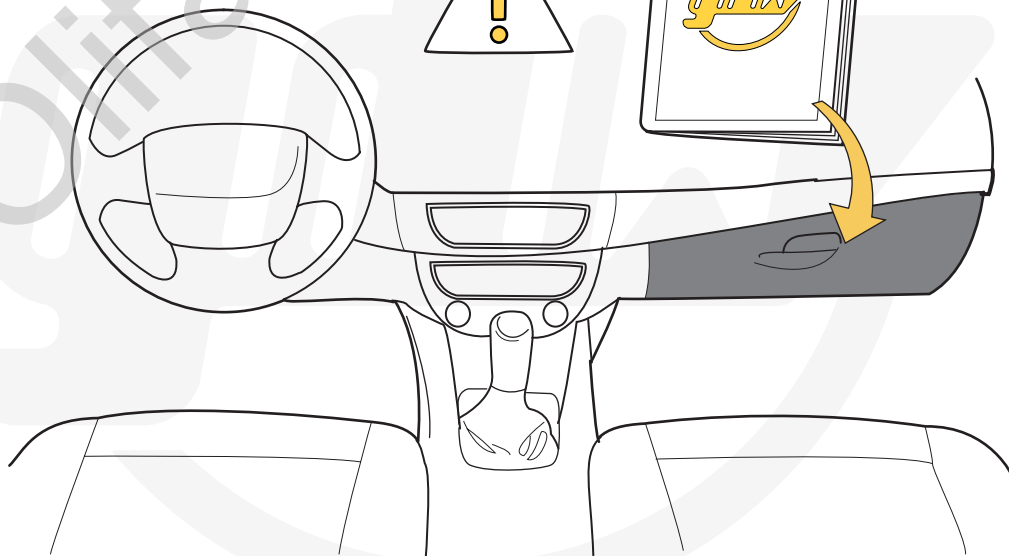

helpdesk@gdwtowbars.com

+32 56 62 77 79

Monday	08:00 - 12:00	12:30 - 16:30
Tuesday	08:00 - 12:00	12:30 - 16:30
Wednesday	08:00 - 12:00	12:30 - 16:30
Thursday	08:00 - 12:00	12:30 - 16:30
Friday	08:00 - 12:00	12:30 - 15:30

KEY NUMBER