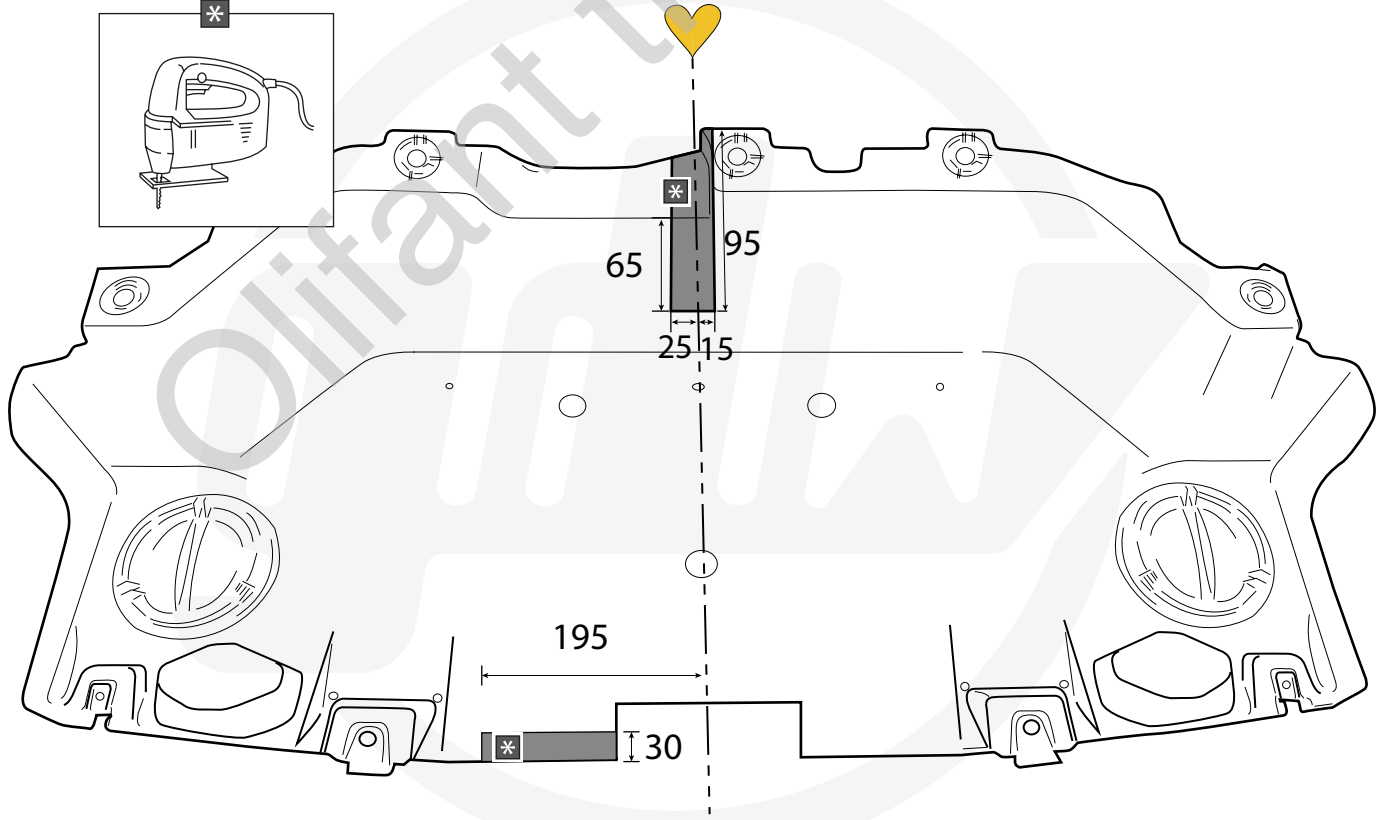

-P		X1	GDW REF. P39
L		X1	DIN985-M6
L		X2	6,2 X 15,4 X 1,6 (NYLON)
L		X1	GDW REF. 718.16.002
L		X1	GDW REF. 718.16.003
L		X1	GDW REF. 908.094
L		X1	DIN933-M6 X 30
L		X1	GDW REF. 908.095

Geleverd met - Livré avec - Delivered with Geliefert mit - Elementos adjuntos-Leveres med		X1	GDW REF. 960.V1008T	
	L		X1	GDW REF. 740.200
			X1	GDW REF. 912.003
	L		X1	GDW REF. 740.112
	L		X1	GDW REF. 740.111
			X1	GDW REF. 740.12X X=LAST NUMBER ON KEY
			X1	GDW REF. 718.15.006
			X1	GDW REF. SYST60-10
	L		X3	DIN931-M12 X 110
	L		X3	DIN128A-M12
L		X6	DIN125A-M12	
L		X3	DIN934-M12	

7

8

2

27,3 Nm

17

18

A		X1	GDW REF. 908.095
B		X1	DIN985-M6
C		X2	6,2 X 15,4 X 1,6 (NYLON)
D		X1	GDW REF. 718.16.002
E		X1	GDW REF. 718.16.003
F		X1	GDW REF. 908.094
G		X1	DIN933-M6 X 30

A		X1	GDW REF. 912.003
B		X3	DIN931-M12X110-8.8
C		X3	DIN128A-M12
D		X6	DIN125A-M12
E		X3	DIN934-M12