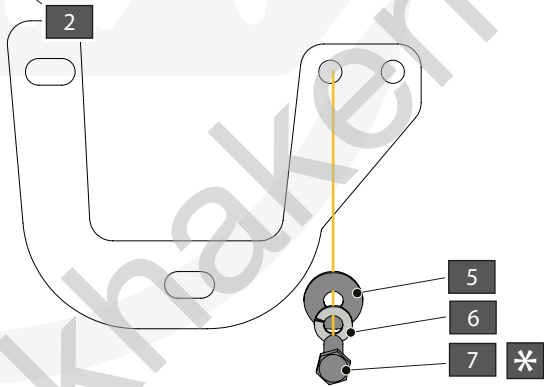

-P		X1	GDW REF. P39
L		X1	DIN985-M6
L		X2	6,2 X 15,4 X 1,6 (NYLON)
L		X1	GDW REF. 718.16.002
L		X1	GDW REF. 718.16.003
L		X1	GDW REF. 908.094
L		X1	DIN933-M6 X 30
L		X1	GDW REF. 908.095

Geleverd met - Livré avec - Delivered with Geliefert mit - Elementos adjuntos-Leveres med		X1	GDW REF. 960.V1008T	
	L		X1	GDW REF. 740.200
			X1	GDW REF. 912.003
	L		X1	GDW REF. 740.112
	L		X1	GDW REF. 740.111
			X1	GDW REF. 740.12X X=LAST NUMBER ON KEY
			X1	GDW REF. 718.15.006
			X1	GDW REF. SYST60-10
	L		X3	DIN931-M12 X 110
	L		X3	DIN128A-M12
L		X6	DIN125A-M12	
L		X3	DIN934-M12	

7

8

2

27,3 Nm

17

18

A		X1	GDW REF. 908.095
B		X1	DIN985-M6
C		X2	6,2 X 15,4 X 1,6 (NYLON)
D		X1	GDW REF. 718.16.002
E		X1	GDW REF. 718.16.003
F		X1	GDW REF. 908.094
G		X1	DIN933-M6 X 30

A		X1	GDW REF. 912.003
B		X3	DIN931-M12X110-8.8
C		X3	DIN128A-M12
D		X6	DIN125A-M12
E		X3	DIN934-M12