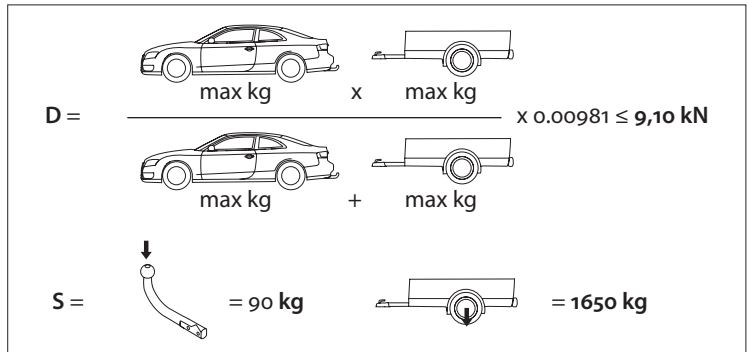

# BMW 1 (type F40)

07/'19 -

- STANDARD
- M-PACKAGE

See the Certificate Of Conformity (COC) of your vehicle or contact your dealer to verify the max. trailer weight of your car!

MADE BY 	D 9,10	F	E6
BELGIUM	S 90	EC APPROVAL N° 55R-011558	
REF N° 2406T60	SERIE N° XXXX		
OMSCHRIJVING BMW 1 (type F40) 07/'19 -			

1		X1	GDW REF. 2406160
2		X4	DIN9021-M12-ELVZ
3		X4	DIN128A-M12
4		X4	DIN934-M12 X 1,5
-V		X1	GDW REF. 908.095
-S		X1	GDW REF. 900.053

-P		X1	GDW REF. P39
↑		X1	DIN985-M6
↑		X2	6,2 X 15,4 X 1,6 (NYLON)
↑		X1	GDW REF. 718.16.002
↑		X1	GDW REF. 718.16.003
↑		X1	GDW REF. 908.094
↑		X1	DIN933-M6 X 30
↑		X1	GDW REF. 908.095