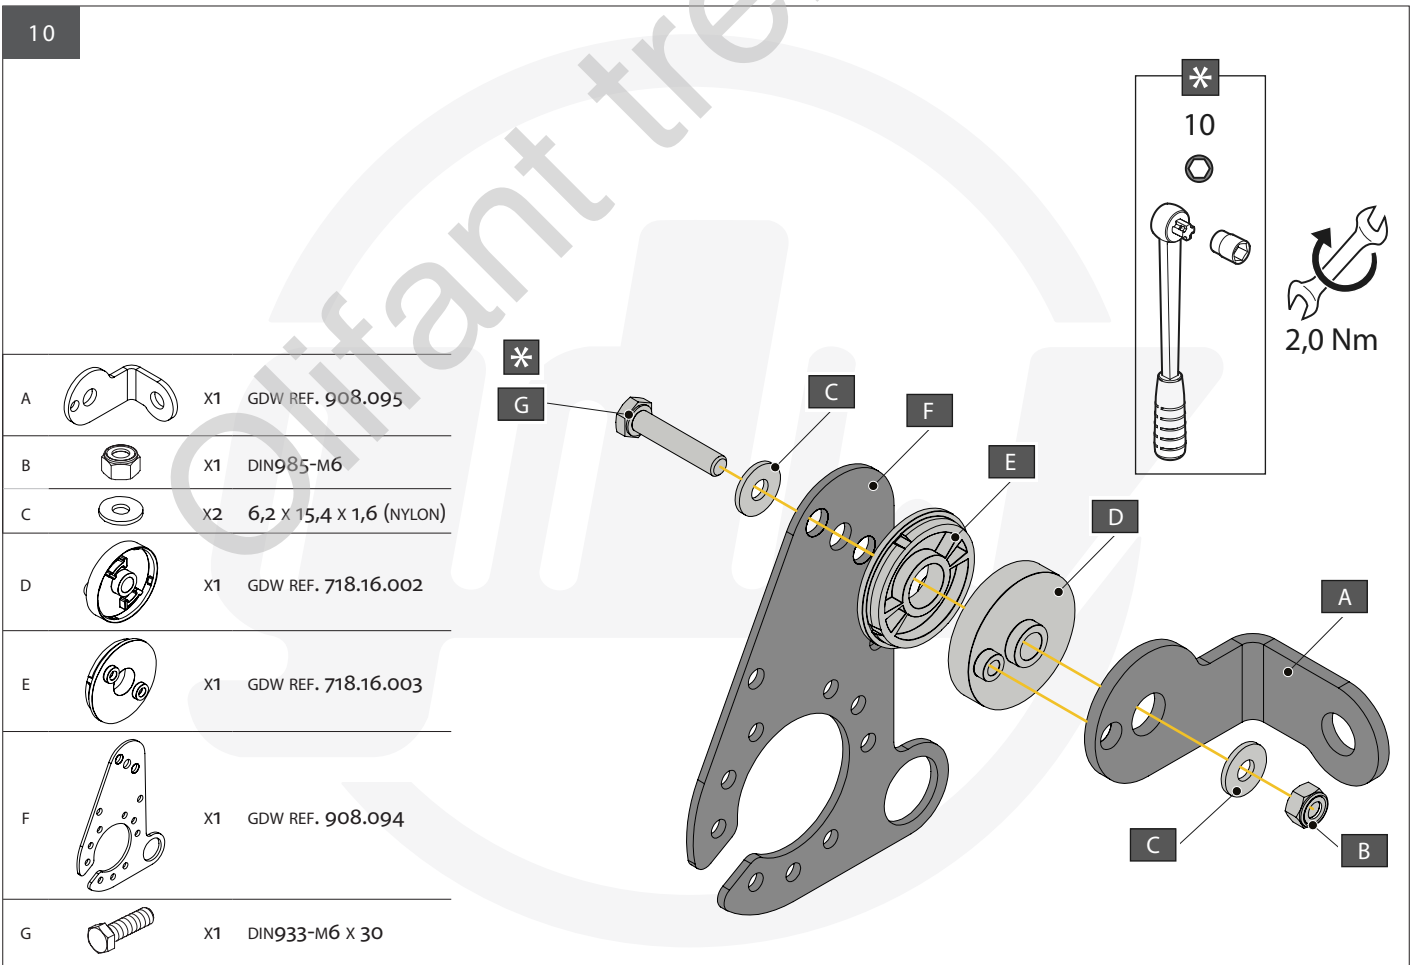

1		X1	GDW REF. 2406160
2		X4	DIN9021-M12-ELVZ
3		X4	DIN128A-M12
4		X4	DIN934-M12 X 1,5
-V		X1	GDW REF. 908.095
-S		X1	GDW REF. 900.053

-P		X1	GDW REF. P39
↑		X1	DIN985-M6
↑		X2	6,2 X 15,4 X 1,6 (NYLON)
↑		X1	GDW REF. 718.16.002
↑		X1	GDW REF. 718.16.003
↑		X1	GDW REF. 908.094
↑		X1	DIN933-M6 X 30
↑		X1	GDW REF. 908.095

Geleverd met - Livré avec - Delivered with Geliefert mit - Elementos adjuntos- Leverages med		X1	GDW REF. 960.VO412
	↑ 	X1	GDW REF. 740.200
		X1	GDW REF. 912.003
	↑ 	X1	GDW REF. 740.112
	↑ 	X1	GDW REF. 740.111
		X1	GDW REF. 740.114
		X1	GDW REF. 718.15.001
		X1	GDW REF. SYST60-10
	↑ 	X3	DIN931-M12X110-8-8
	↑ 	X3	DIN128A-M12
	↑ 	X6	DIN125A-M12
	↑ 	X3	DIN934-M12

1

2

3

4

5

6

1

2