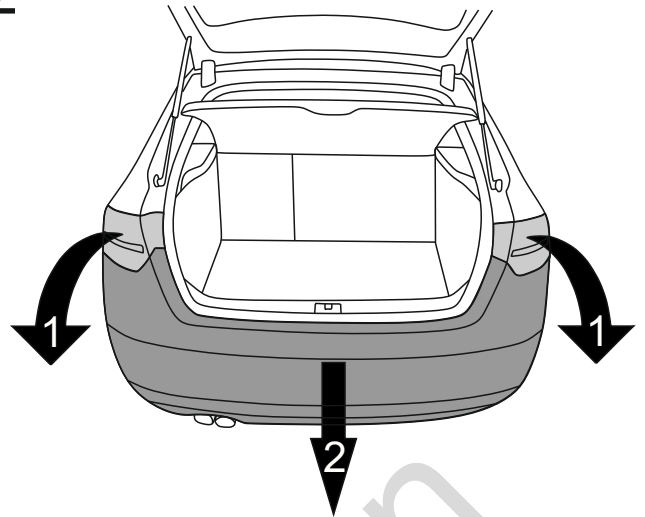

1

2

3

4

A: Audi A3 (3D)
B: Audi A3 Sportback (5D)

5

6